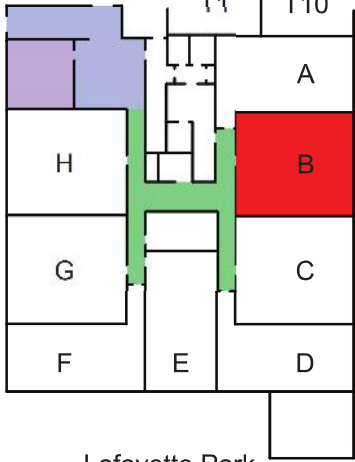

LAFAYETTE LOFTS

170 Lafayette Street, Jersey City

Main Building: Apartment 1B

- Approximately 1405 SF
- 1 Bed + Study
- 2 Bath
- Mezzanine Loft
- In Unit Washer and Dryer

T5	T6
T4	T7
T3	T8
T2	T9
T1	T10

Lafayette Park

- Apartment Location
- Hallways
- Lobby
- Gym

<http://www.livelifayettelofts.com/>

All dimensions are approximate and subject to construction variances.
Plans may contain variations from floor to floor

Mezzanine

Main Floor