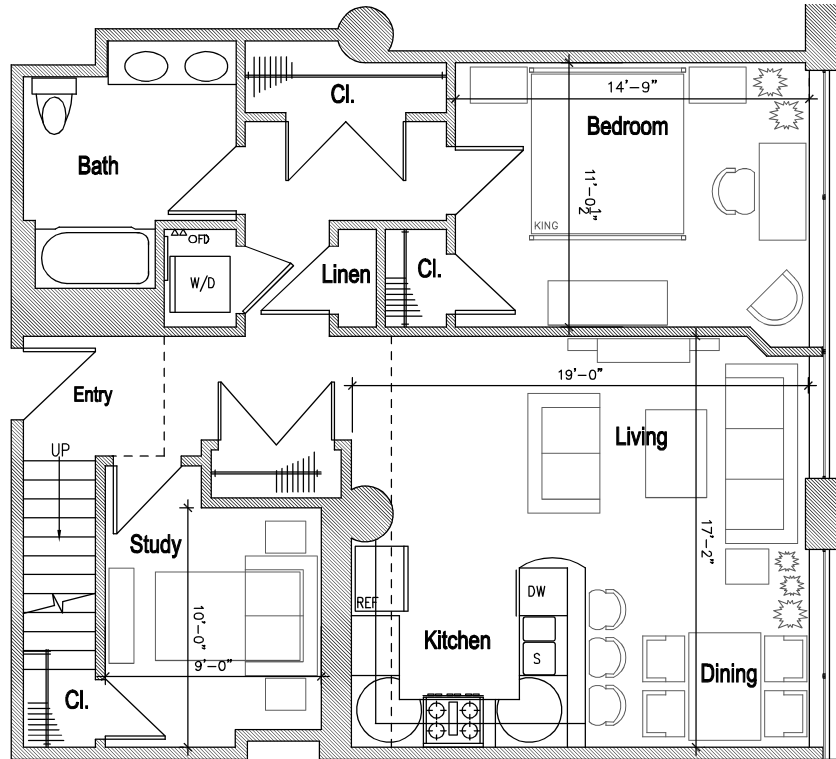

LAFAYETTE LOFTS

170 Lafayette Street, Jersey City

Main Building: Apartment 1B

- Approximately 1405 SF
- 1 Bed + Study
- 2 Bath
- Mezzanine Loft
- In Unit Washer and Dryer

T5	T6
T4	T7
T3	T8
T2	T9
T1	T10

Lafayette Park

- Apartment Location
- Hallways
- Lobby
- Gym

<http://www.livelifayettelofts.com/>

All dimensions are approximate and subject to construction variances.
Plans may contain variations from floor to floor

Mezzanine

Main Floor