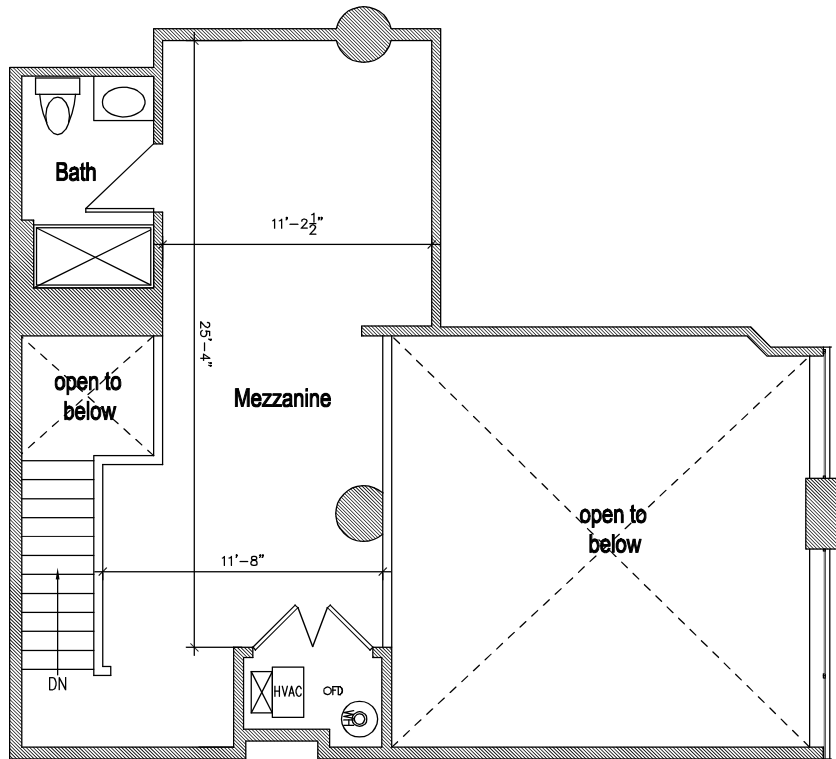

LAFAYETTE LOFTS

170 Lafayette Street, Jersey City

Main Building: Apartment 1B

- Approximately 1405 SF
- 1 Bed + Study
- 2 Bath
- Mezzanine Loft
- In Unit Washer and Dryer

T5	T6
T4	T7
T3	T8
T2	T9
T1	T10

Lafayette Park

- Apartment Location
- Hallways
- Lobby
- Gym

<http://www.livelifayettelofts.com/>

All dimensions are approximate and subject to construction variances.
Plans may contain variations from floor to floor

Mezzanine

Main Floor