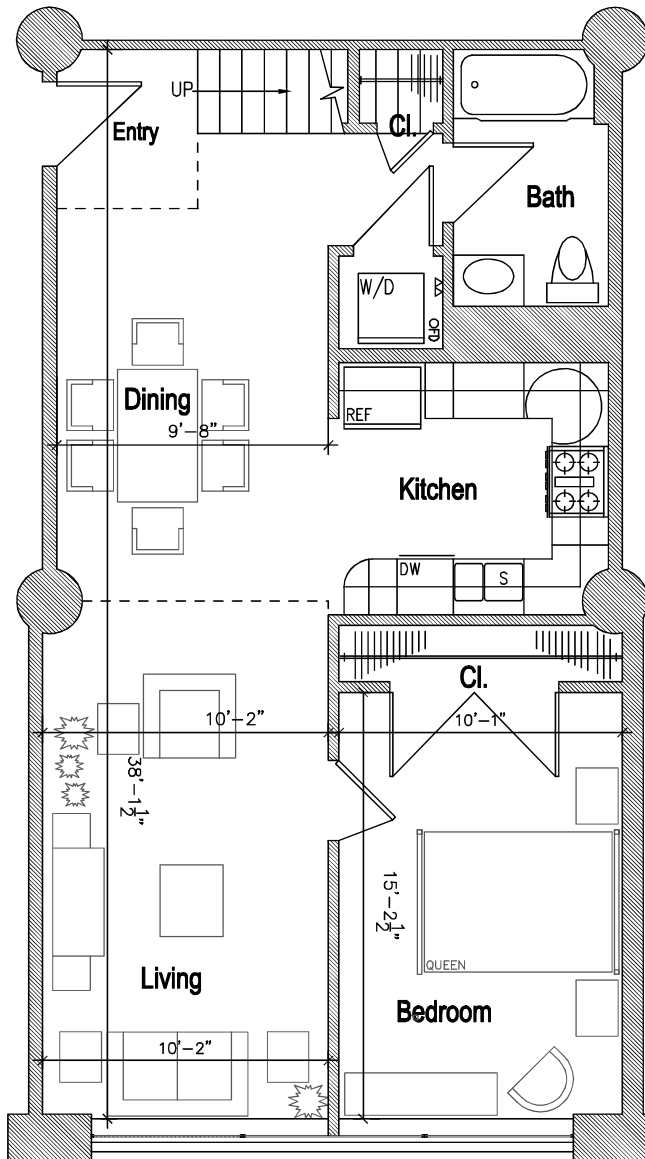

LAFAYETTE LOFTS

170 Lafayette Street, Jersey City

Main Building: Apartment 1E

- Approximately 1170 SF
- 1 Bed
- 1 Bath
- Mezzanine Loft
- In Unit Washer and Dryer

Lafayette Park

- Apartment Location
- Hallways
- Lobby
- Gym

Main Floor

Mezzanine

<http://www.livelifayettelofts.com/>

All dimensions are approximate and subject to construction variances.
Plans may contain variations from floor to floor