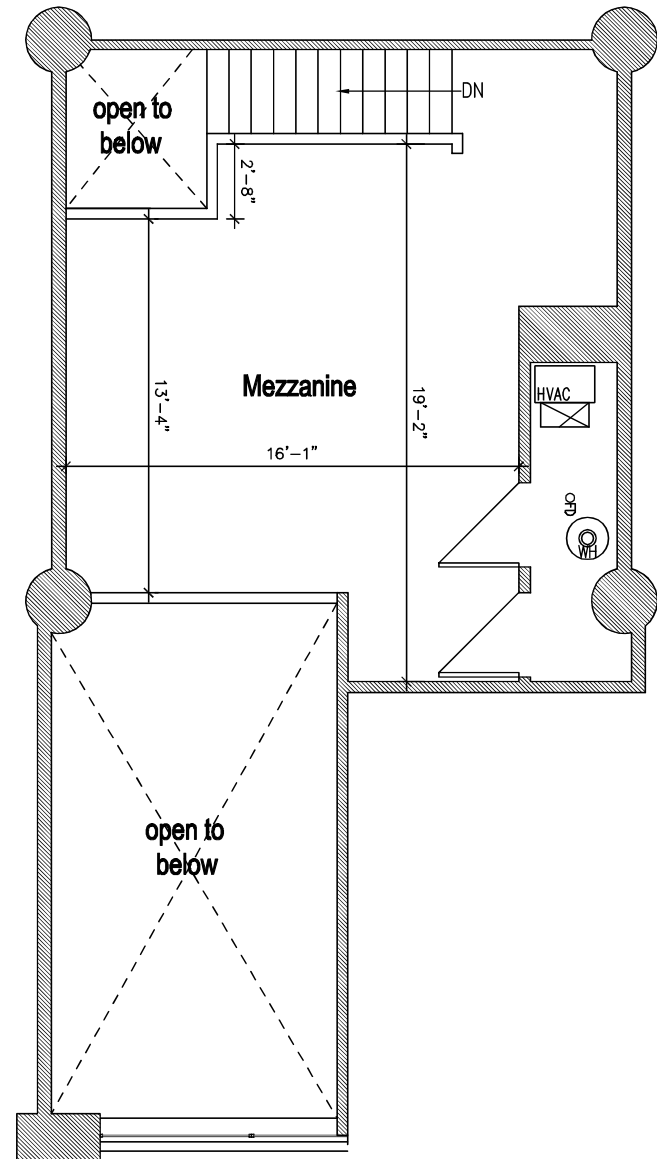

LAFAYETTE LOFTS

170 Lafayette Street, Jersey City

Main Building: Apartment 1E

- Approximately 1170 SF
- 1 Bed
- 1 Bath
- Mezzanine Loft
- In Unit Washer and Dryer

Lafayette Park

- Apartment Location
- Hallways
- Lobby
- Gym

Main Floor

Mezzanine

<http://www.livelifayettelofts.com/>

All dimensions are approximate and subject to construction variances.
Plans may contain variations from floor to floor