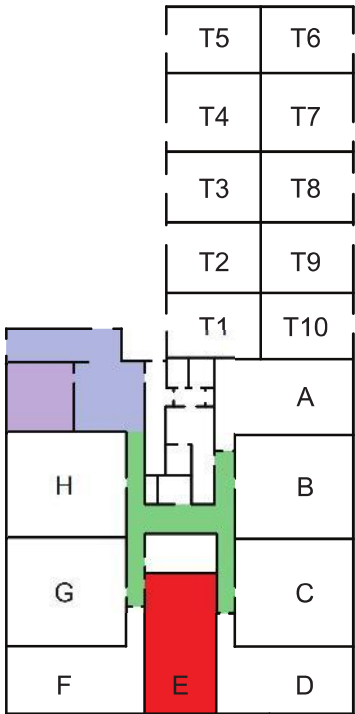

LAFAYETTE LOFTS

170 Lafayette Street, Jersey City

Main Building: Apartment 1E

- Approximately 1170 SF
- 1 Bed
- 1 Bath
- Mezzanine Loft
- In Unit Washer and Dryer

Lafayette Park

- Apartment Location
- Hallways
- Lobby
- Gym

Main Floor

Mezzanine

<http://www.livelifayettelofts.com/>

All dimensions are approximate and subject to construction variances.
Plans may contain variations from floor to floor