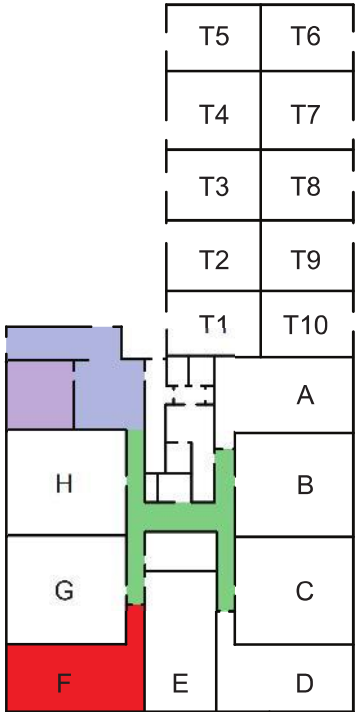

# LAFAYETTE LOFTS

170 Lafayette Street, Jersey City

## Main Building: Apartment 1F

- Approximately 814 SF
- 1 Bed
- 1 Bath
- Loft Located Above Bath
- In Unit Washer and Dryer

Lafayette Park

- Apartment Location
- Hallways
- Lobby
- Gym

<http://www.livelifayettelofts.com/>

All dimensions are approximate and subject to construction variances.  
Plans may contain variations from floor to floor