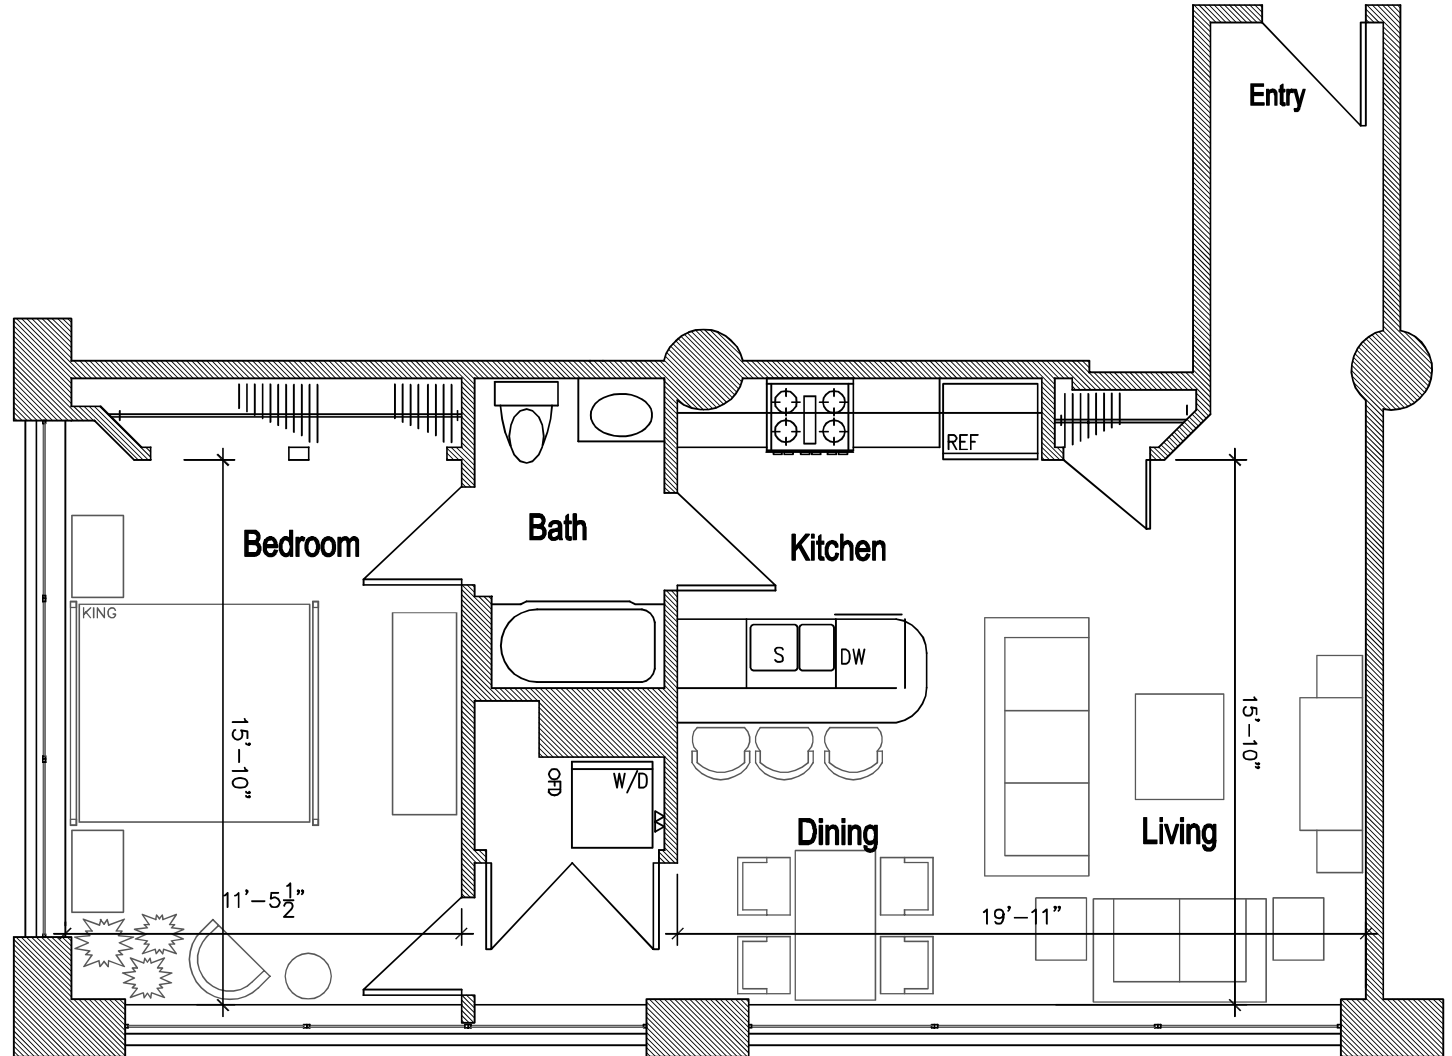

# LAFAYETTE LOFTS

170 Lafayette Street, Jersey City

## Main Building: Apartment 1F

- Approximately 814 SF
- 1 Bed
- 1 Bath
- Loft Located Above Bath
- In Unit Washer and Dryer

Lafayette Park

- Apartment Location
- Hallways
- Lobby
- Gym

<http://www.livelifayettelofts.com/>

All dimensions are approximate and subject to construction variances.  
Plans may contain variations from floor to floor