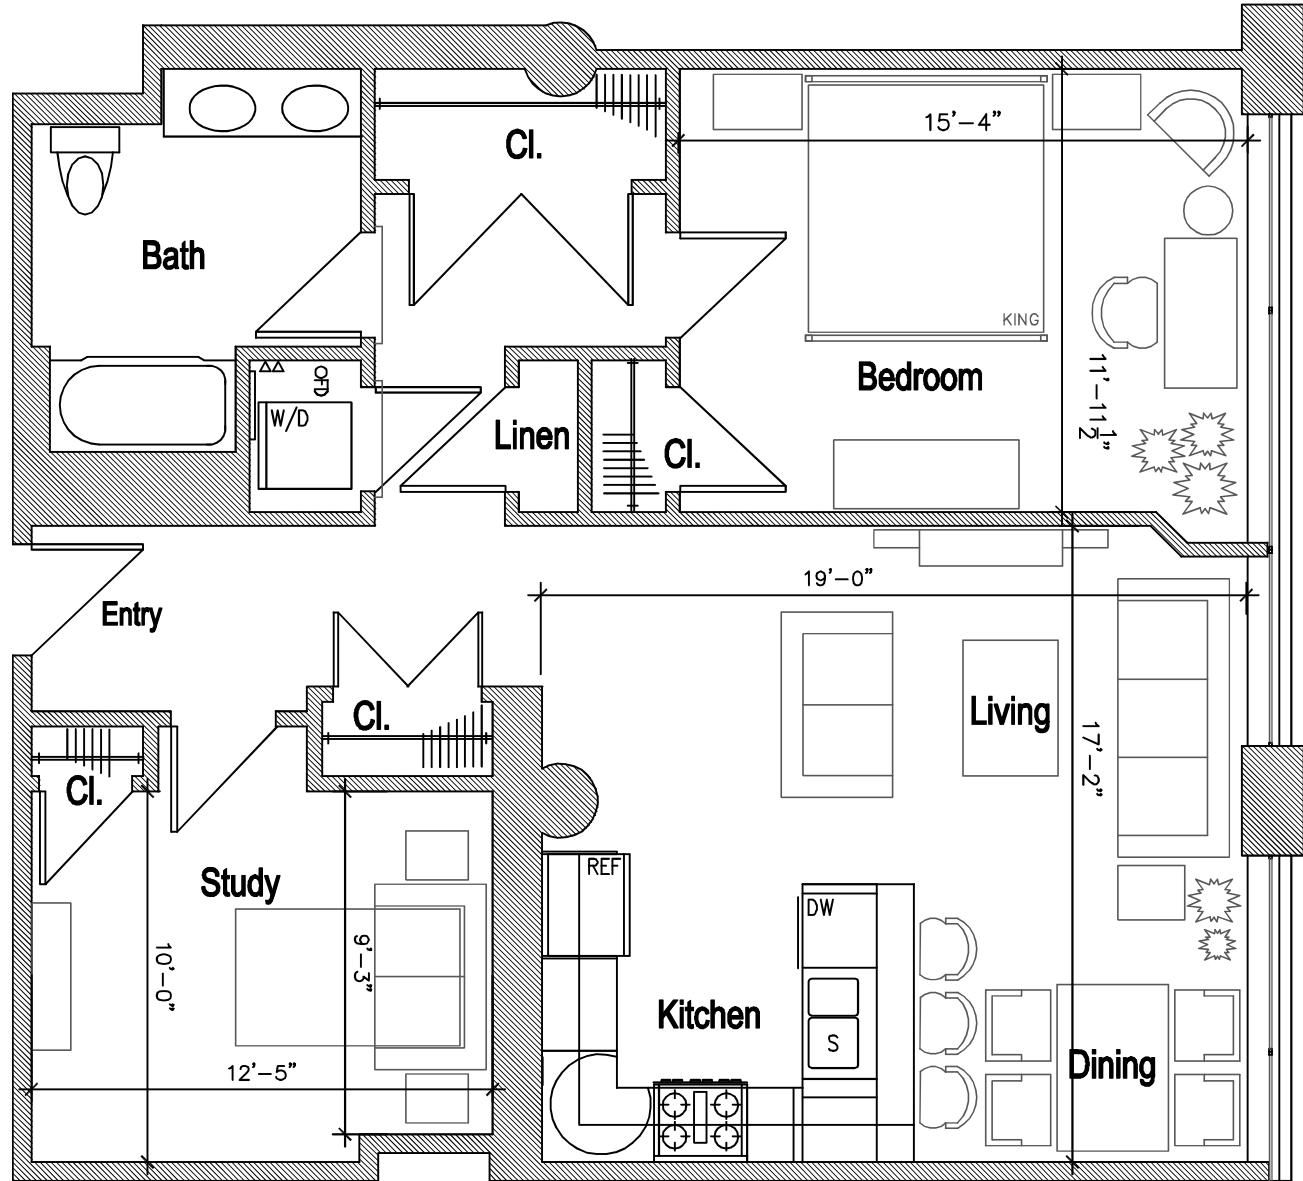

# LAFAYETTE LOFTS

170 Lafayette Street, Jersey City

## Main Building: Apartment 2B

- Approximately 1018 SF
- 1 Bed + Study
- 1 Bath
- Loft Located Above Bath
- In Unit Washer and Dryer

- Apartment Location
- Hallways

<http://www.livelifayettelofts.com/>

All dimensions are approximate and subject to construction variances.  
Plans may contain variations from floor to floor