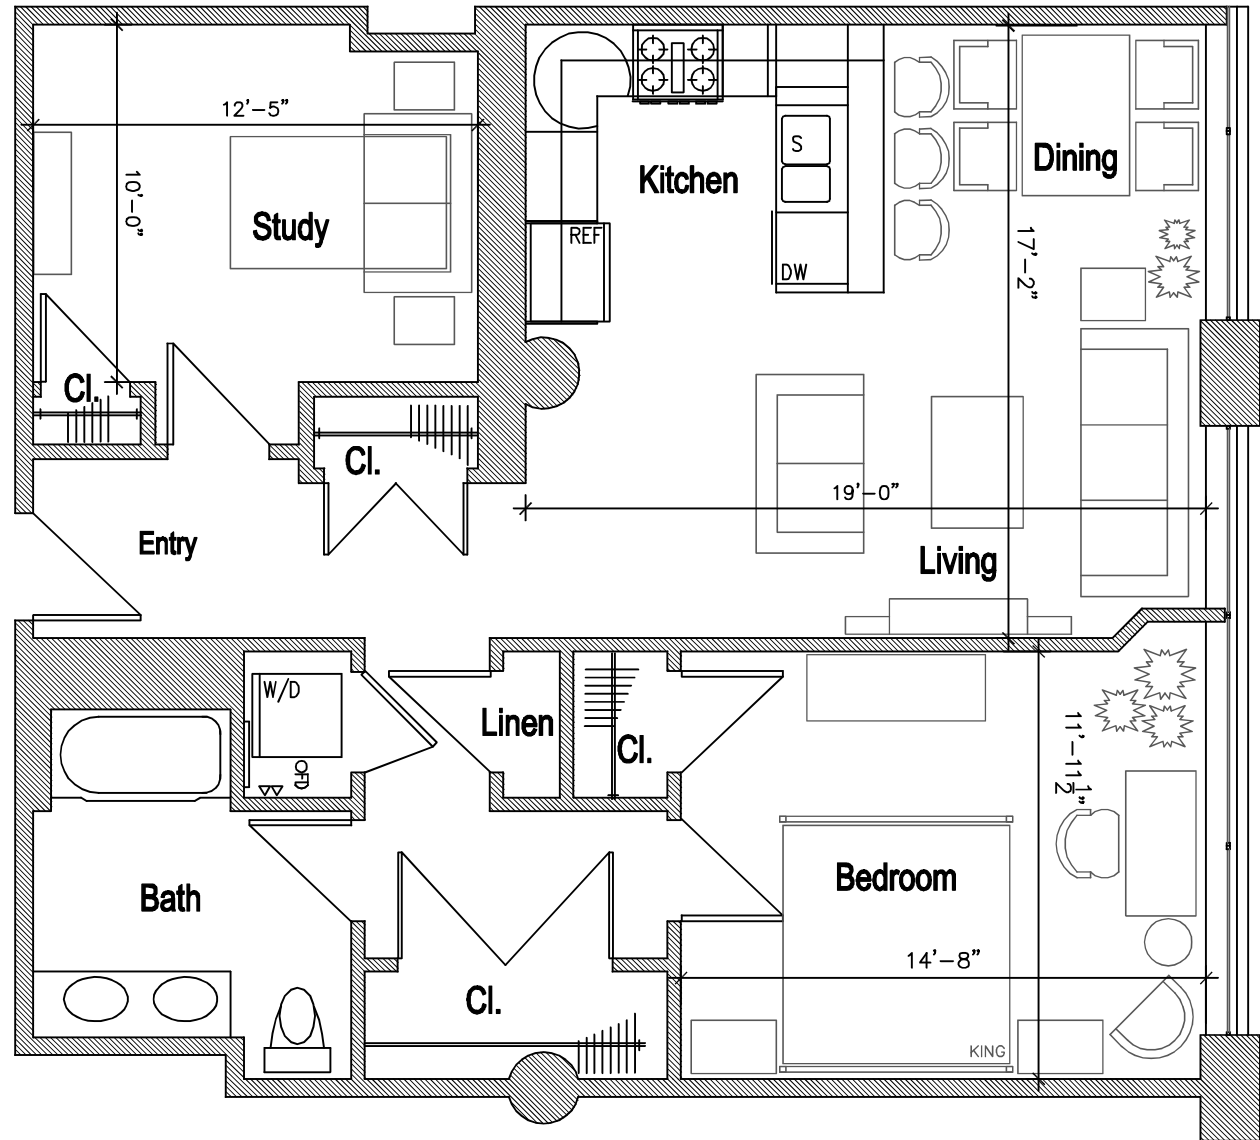

# LAFAYETTE LOFTS

170 Lafayette Street, Jersey City

## Main Building: Apartment 2C

- Approximately 1018 SF
- 1 Bed + Study
- 1 Bath
- Loft Located Above Bath
- In Unit Washer and Dryer

- Apartment Location
- Hallways

<http://www.livelafayettelofts.com/>

All dimensions are approximate and subject to construction variances.  
Plans may contain variations from floor to floor