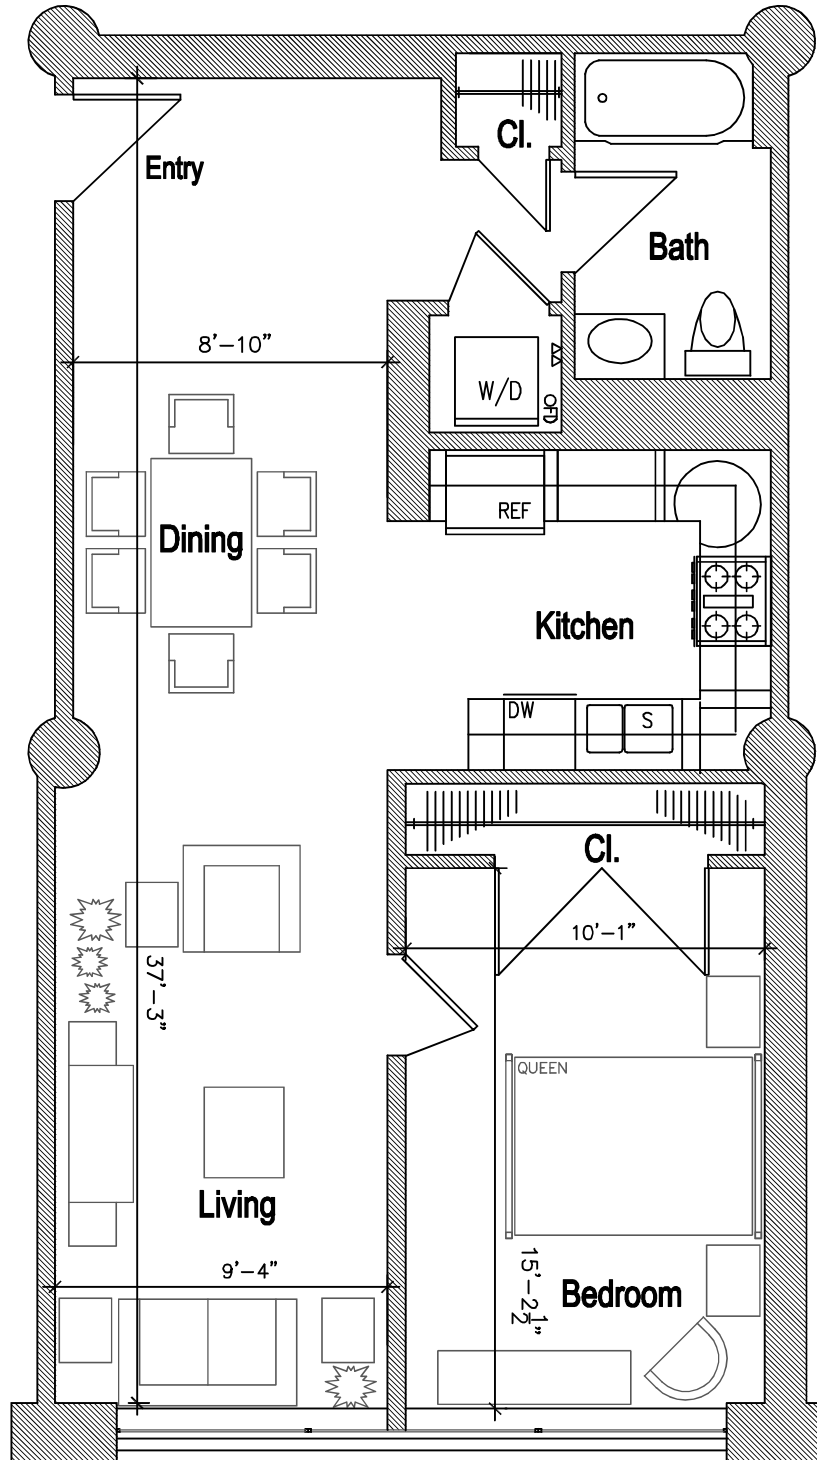

# LAFAYETTE LOFTS

170 Lafayette Street, Jersey City

## Main Building: Apartment 3E

- Approximately 817 SF
- 1 Bed
- 1 Bath
- Loft Located Above Bath
- In Unit Washer and Dryer

- Apartment Location
- Hallways

<http://www.livelafayettelofts.com/>

All dimensions are approximate and subject to construction variances.  
Plans may contain variations from floor to floor