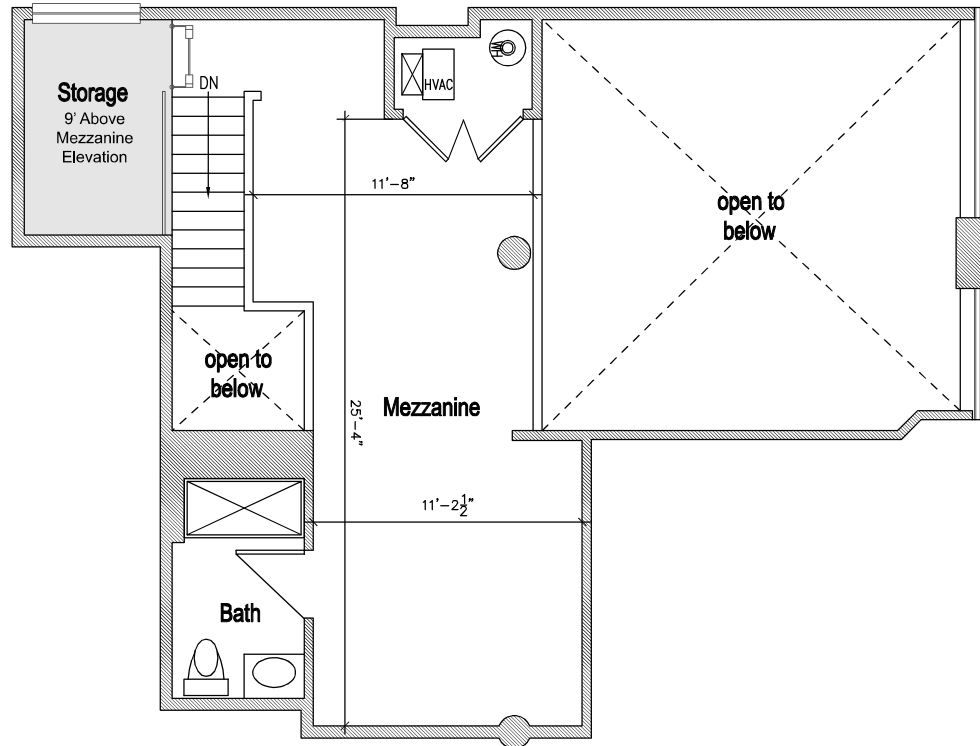

LAFAYETTE LOFTS

170 Lafayette Street, Jersey City

Main Building: Apartment 4C

- Approximately 1422 SF
- 1 Bed + Study
- 2 Bath
- Mezzanine Loft with Storage Area
- In Unit Washer and Dryer

- Apartment Location
- Hallways

<http://www.livelafayetelofts.com/>

All dimensions are approximate and subject to construction variances. Plans may contain variations from floor to floor

Mezzanine

Main Floor