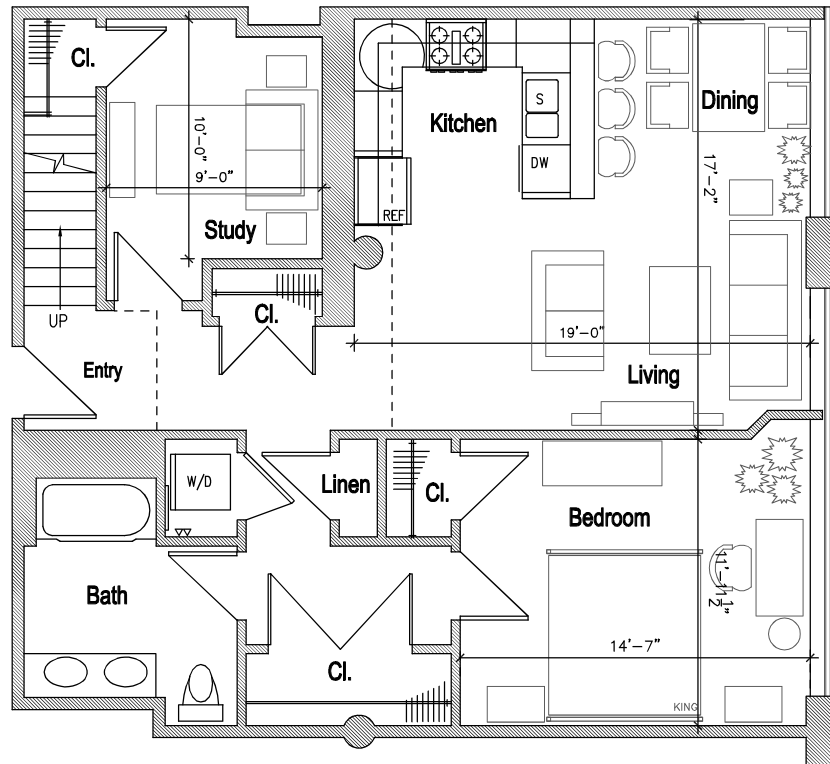

LAFAYETTE LOFTS

170 Lafayette Street, Jersey City

Main Building: Apartment 4C

- Approximately 1422 SF
- 1 Bed + Study
- 2 Bath
- Mezzanine Loft with Storage Area
- In Unit Washer and Dryer

- Apartment Location
- Hallways

<http://www.livelafayetelofts.com/>

All dimensions are approximate and subject to construction variances. Plans may contain variations from floor to floor

Mezzanine

Main Floor