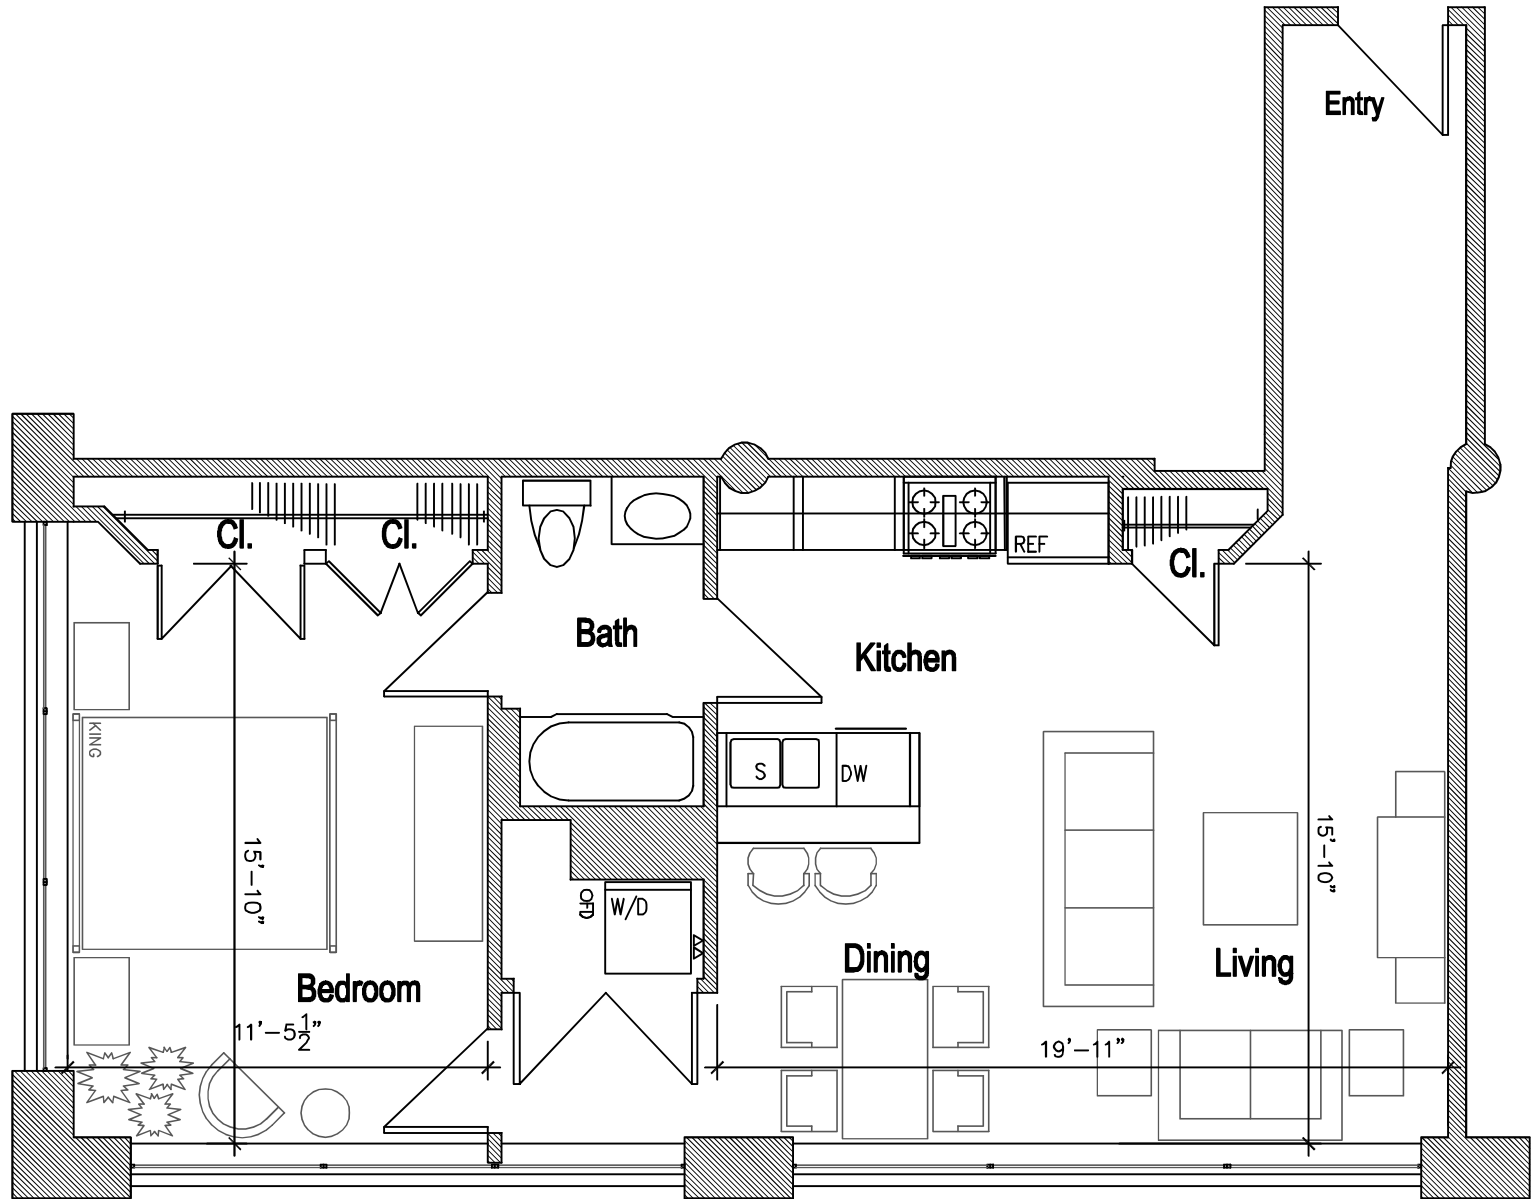

LAFAYETTE LOFTS

170 Lafayette Street, Jersey City

Main Building: Apartment 4F

- Approximately 841 SF
- 1 Bed
- 1 Bath
- Loft Located Above Bath
- In Unit Washer and Dryer

- Apartment Location
- Hallways

<http://www.livelafayettelofts.com/>

All dimensions are approximate and subject to construction variances.
Plans may contain variations from floor to floor