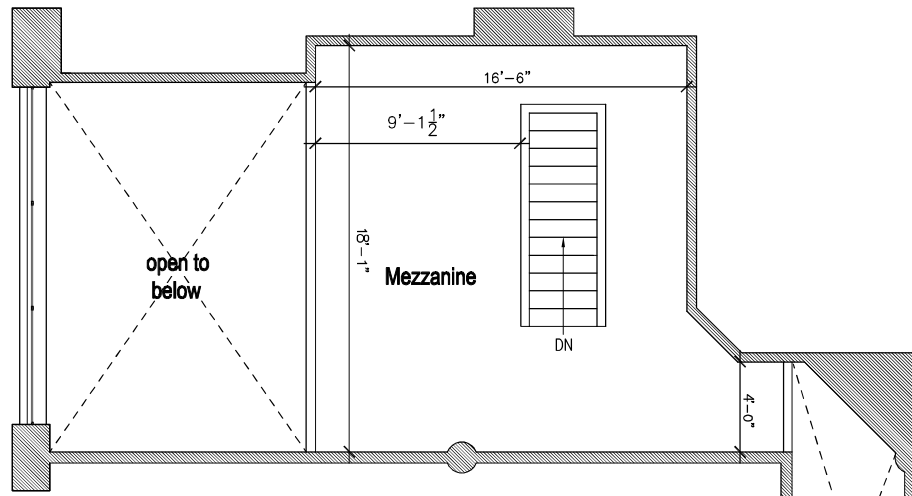

LAFAYETTE LOFTS

170 Lafayette Street, Jersey City

Main Building: Apartment 4I

- Approximately 1430 SF
- 2 Bed
- 1 Bath
- Mezzanine Loft
- In Unit Washer and Dryer

- Apartment Location
- Hallways

Mezzanine

Main Floor

<http://www.livelafayettelofts.com/>

All dimensions are approximate and subject to construction variances.
Plans may contain variations from floor to floor