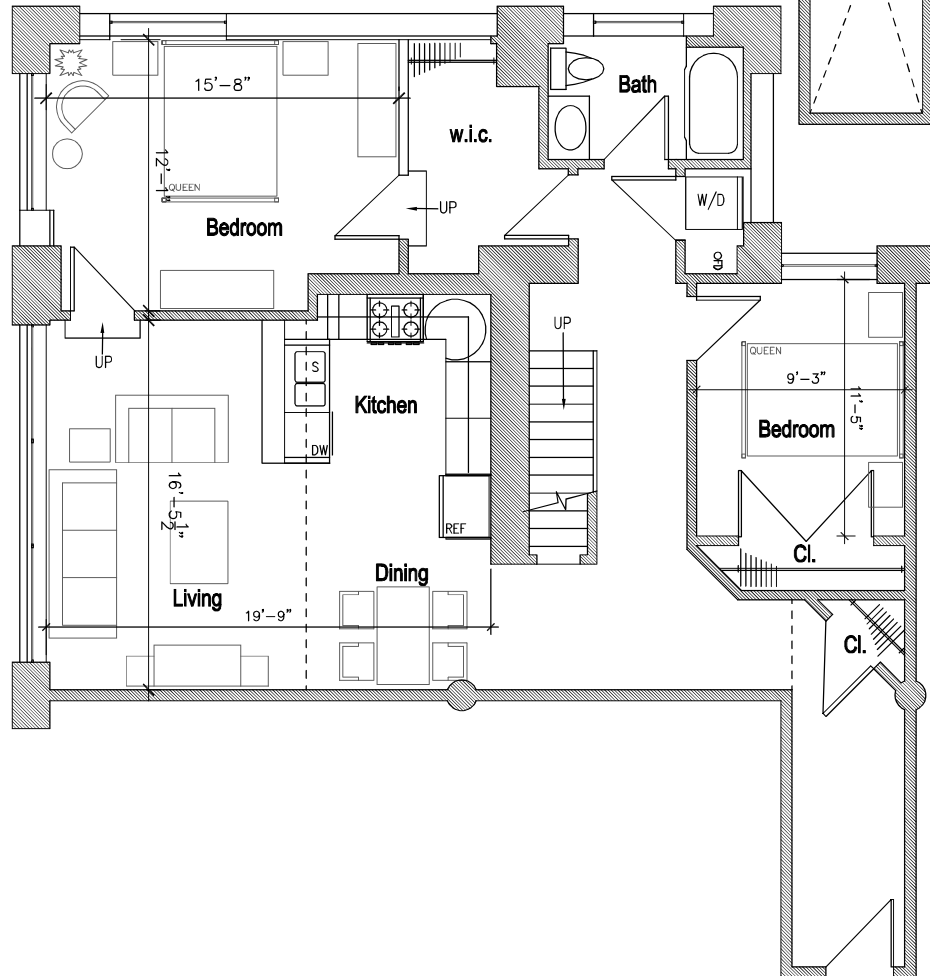

LAFAYETTE LOFTS

170 Lafayette Street, Jersey City

Main Building: Apartment 4I

- Approximately 1430 SF
- 2 Bed
- 1 Bath
- Mezzanine Loft
- In Unit Washer and Dryer

- Apartment Location
- Hallways

Mezzanine

Main Floor

<http://www.livelafayettelofts.com/>

All dimensions are approximate and subject to construction variances.
Plans may contain variations from floor to floor