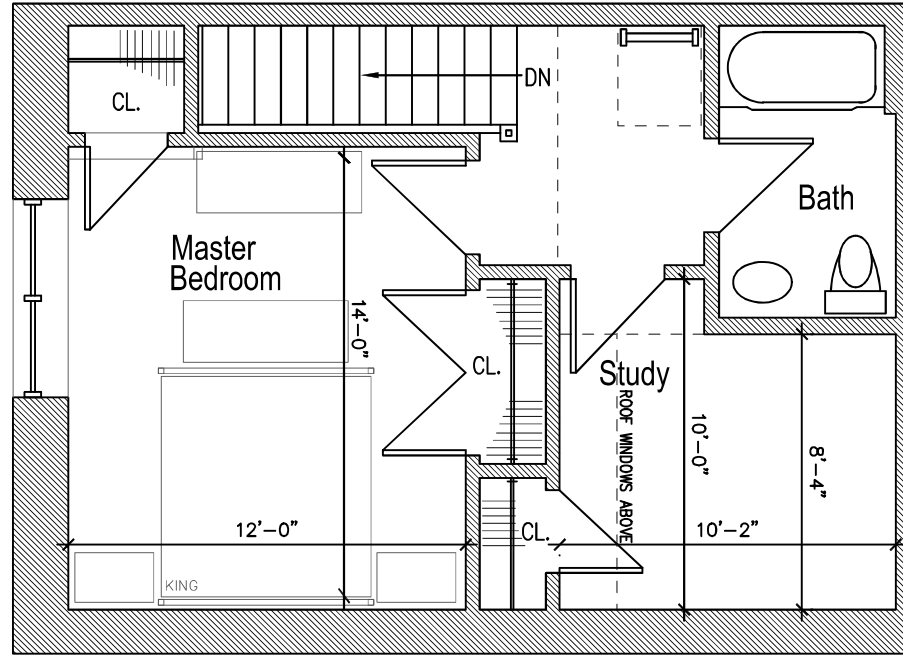

LAFAYETTE LOFTS

170 Lafayette Street, Jersey City

Annex: Apartment T1

- Approximately 522 SF
- 1 Bed
- 2 Bath
- Loft Located Above Bath
- In Unit Washer and Dryer

- Apartment Location
- Lobby
- Gym

<http://www.livelifayettelofts.com/>

All dimensions are approximate and subject to construction variances.
Plans may contain variations from floor to floor

Second Floor

Storage Loft

First Floor