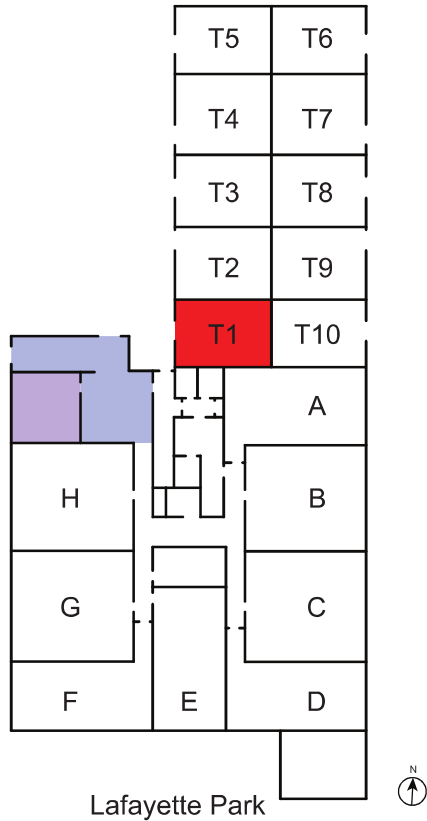

LAFAYETTE LOFTS

170 Lafayette Street, Jersey City

Annex: Apartment T1

- Approximately 522 SF
- 1 Bed
- 2 Bath
- Loft Located Above Bath
- In Unit Washer and Dryer

- Apartment Location
- Lobby
- Gym

<http://www.livelifayettelofts.com/>

All dimensions are approximate and subject to construction variances.
Plans may contain variations from floor to floor

Second Floor

Storage Loft

First Floor