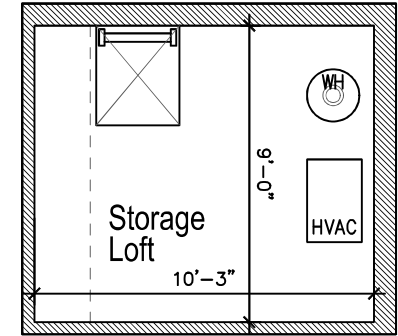

LAFAYETTE LOFTS

170 Lafayette Street, Jersey City

Annex: Apartment T1

- Approximately 522 SF
- 1 Bed
- 2 Bath
- Loft Located Above Bath
- In Unit Washer and Dryer

- Apartment Location
- Lobby
- Gym

<http://www.livelifayettelofts.com/>

All dimensions are approximate and subject to construction variances.
Plans may contain variations from floor to floor

Second Floor

Storage Loft

First Floor