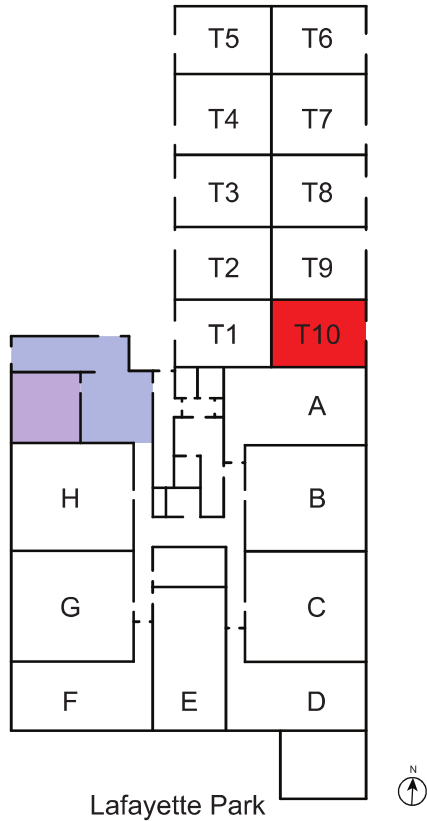

LAFAYETTE LOFTS

170 Lafayette Street, Jersey City

Annex: Apartment T10

- Approximately 522 SF
- 1 Bed
- 2 Bath
- Loft Located Above Bath
- In Unit Washer and Dryer

- Apartment Location
- Lobby
- Gym

<http://www.livelifayettelofts.com/>

All dimensions are approximate and subject to construction variances. Plans may contain variations from floor to floor