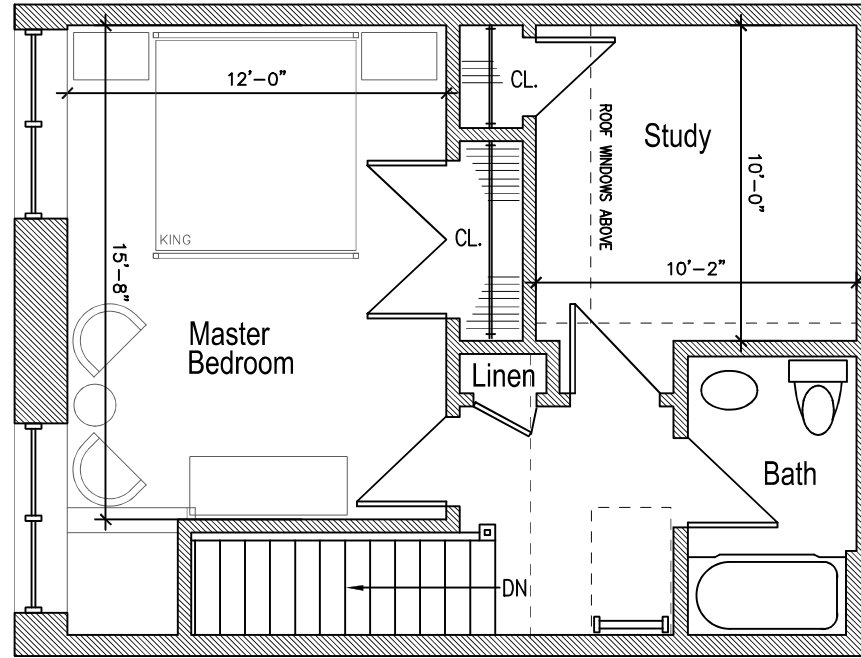

LAFAYETTE LOFTS

170 Lafayette Street, Jersey City

Annex: Apartment T2

- Approximately 540 SF
- 1 Bed
- 2 Bath
- Loft Located Above Bath
- In Unit Washer and Dryer

- Apartment Location
- Lobby
- Gym

<http://www.livelifayettelofts.com/>

All dimensions are approximate and subject to construction variances. Plans may contain variations from floor to floor

Second Floor

Storage Loft

First Floor