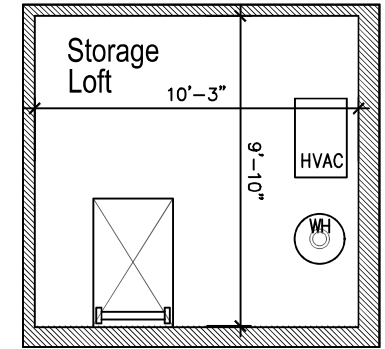

LAFAYETTE LOFTS

170 Lafayette Street, Jersey City

Annex: Apartment T2

- Approximately 540 SF
- 1 Bed
- 2 Bath
- Loft Located Above Bath
- In Unit Washer and Dryer

- Apartment Location
- Lobby
- Gym

<http://www.livelifayettelofts.com/>

All dimensions are approximate and subject to construction variances. Plans may contain variations from floor to floor

Second Floor

Storage Loft

First Floor