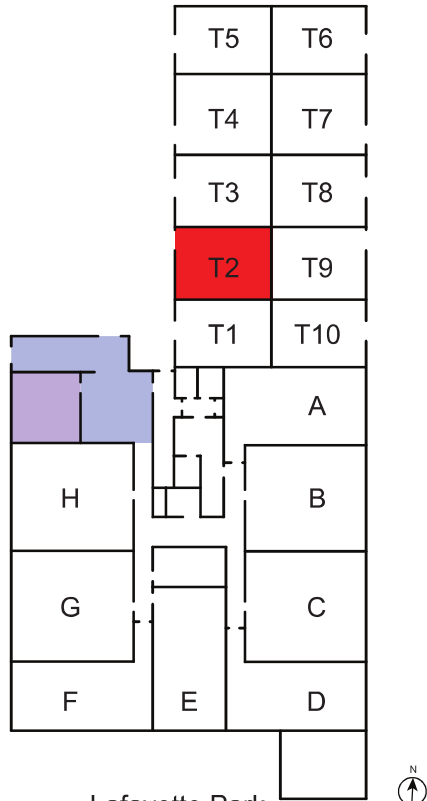

LAFAYETTE LOFTS

170 Lafayette Street, Jersey City

Annex: Apartment T2

- Approximately 540 SF
- 1 Bed
- 2 Bath
- Loft Located Above Bath
- In Unit Washer and Dryer

- Apartment Location
- Lobby
- Gym

<http://www.livelifayettelofts.com/>

All dimensions are approximate and subject to construction variances. Plans may contain variations from floor to floor

Second Floor

Storage Loft

First Floor