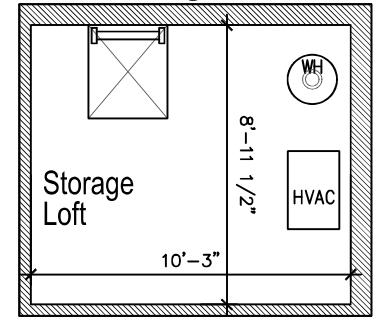

LAFAYETTE LOFTS

170 Lafayette Street, Jersey City

Annex: Apartment T3

- Approximately 540 SF
- 1 Bed
- 2 Bath
- Loft Located Above Bath
- In Unit Washer and Dryer

- Apartment Location
- Lobby
- Gym

<http://www.livelifayettelofts.com/>

All dimensions are approximate and subject to construction variances. Plans may contain variations from floor to floor

Second Floor

Storage Loft

First Floor