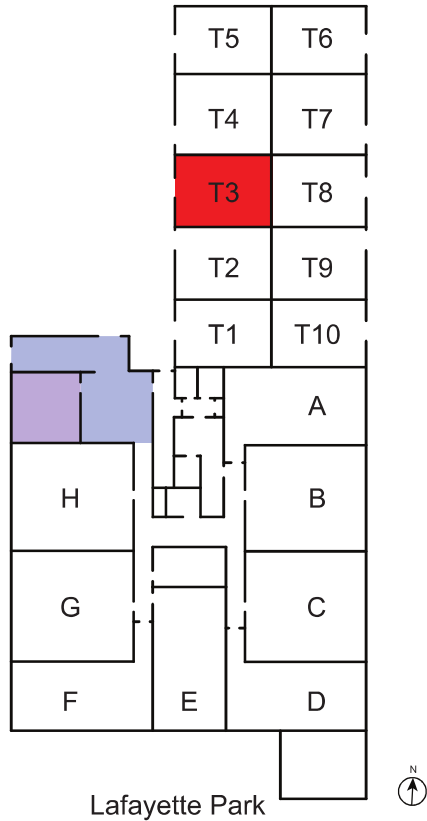

LAFAYETTE LOFTS

170 Lafayette Street, Jersey City

Annex: Apartment T3

- Approximately 540 SF
- 1 Bed
- 2 Bath
- Loft Located Above Bath
- In Unit Washer and Dryer

- Apartment Location
- Lobby
- Gym

<http://www.livelifayettelofts.com/>

All dimensions are approximate and subject to construction variances. Plans may contain variations from floor to floor

Second Floor

Storage Loft

First Floor