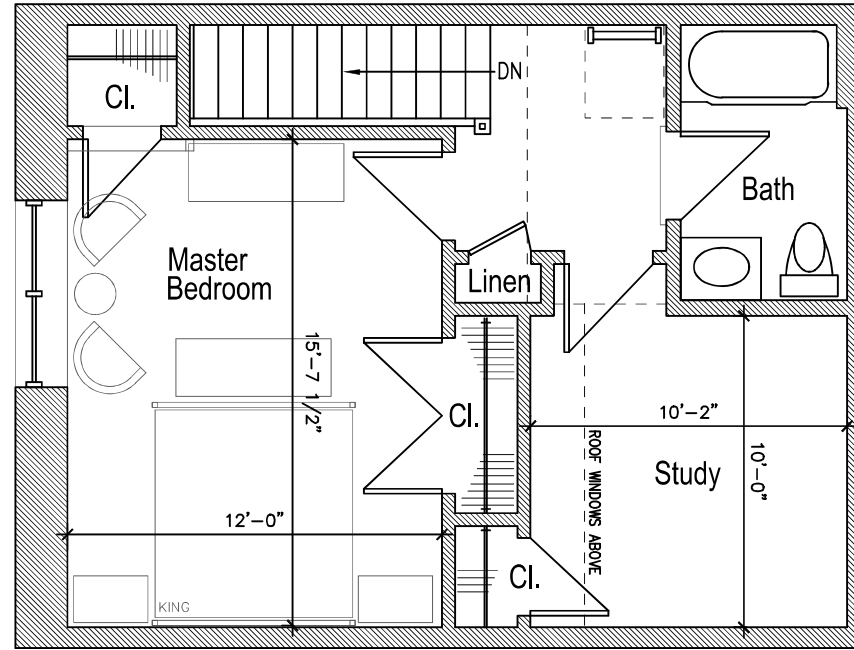

LAFAYETTE LOFTS

170 Lafayette Street, Jersey City

Annex: Apartment T3

- Approximately 540 SF
- 1 Bed
- 2 Bath
- Loft Located Above Bath
- In Unit Washer and Dryer

- Apartment Location
- Lobby
- Gym

<http://www.livelifayettelofts.com/>

All dimensions are approximate and subject to construction variances. Plans may contain variations from floor to floor

Second Floor

Storage Loft

First Floor