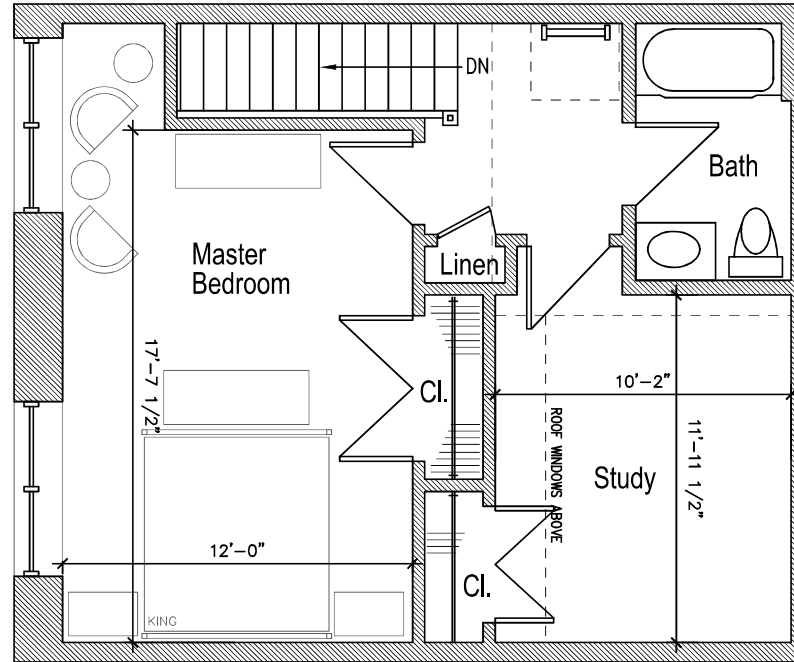

## Annex: Apartment T4

- Approximately 592 SF
- 1 Bed
- 2 Bath
- Loft Located Above Bath
- In Unit Washer and Dryer

- Apartment Location
- Lobby
- Gym

<http://www.livelafayettelofts.com/>

All dimensions are approximate and subject to construction variances. Plans may contain variations from floor to floor

## Second Floor

## Storage Loft

## First Floor