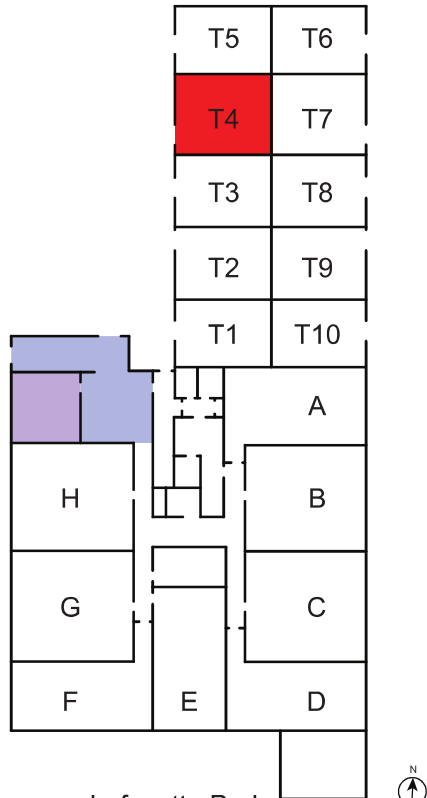

# LAFAYETTE LOFTS

170 Lafayette Street, Jersey City

## Annex: Apartment T4

- Approximately 592 SF
- 1 Bed
- 2 Bath
- Loft Located Above Bath
- In Unit Washer and Dryer

- Apartment Location
- Lobby
- Gym

<http://www.livelafayettelofts.com/>

All dimensions are approximate and subject to construction variances. Plans may contain variations from floor to floor

## Second Floor

## First Floor