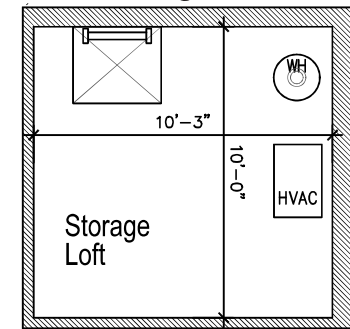

## Annex: Apartment T4

- Approximately 592 SF
- 1 Bed
- 2 Bath
- Loft Located Above Bath
- In Unit Washer and Dryer

- Apartment Location
- Lobby
- Gym

<http://www.livelafayettelofts.com/>

All dimensions are approximate and subject to construction variances. Plans may contain variations from floor to floor

## Second Floor

## Storage Loft

## First Floor