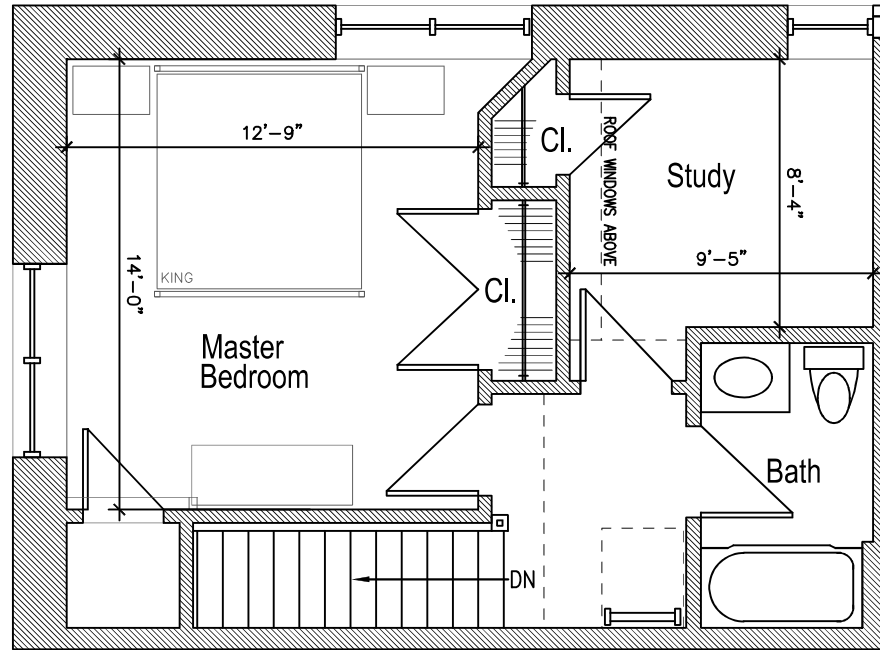

LAFAYETTE LOFTS

170 Lafayette Street, Jersey City

Annex: Apartment T5

- Approximately 530 SF
- 1 Bed
- 2 Bath
- Loft Located Above Bath
- In Unit Washer and Dryer

- Apartment Location
- Lobby
- Gym

<http://www.livelifayettelofts.com/>

All dimensions are approximate and subject to construction variances. Plans may contain variations from floor to floor

Second Floor

Storage Loft

First Floor