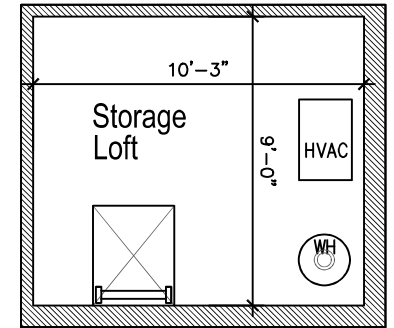

LAFAYETTE LOFTS

170 Lafayette Street, Jersey City

Annex: Apartment T5

- Approximately 530 SF
- 1 Bed
- 2 Bath
- Loft Located Above Bath
- In Unit Washer and Dryer

- Apartment Location
- Lobby
- Gym

<http://www.livelifayettelofts.com/>

All dimensions are approximate and subject to construction variances. Plans may contain variations from floor to floor

Second Floor

Storage Loft

First Floor