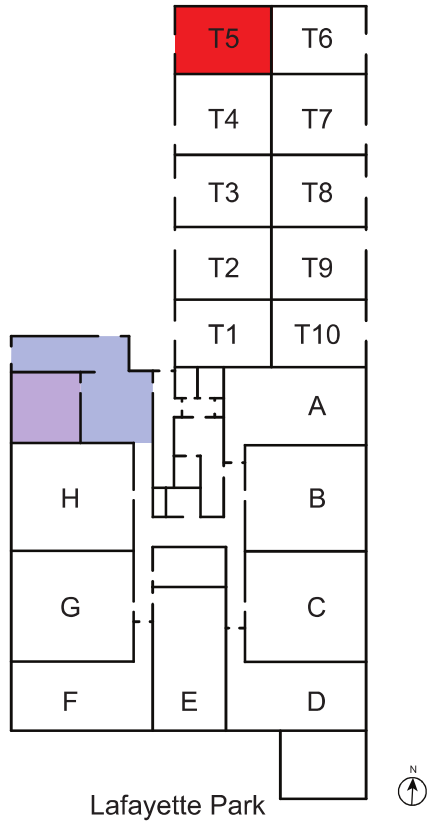

LAFAYETTE LOFTS

170 Lafayette Street, Jersey City

Annex: Apartment T5

- Approximately 530 SF
- 1 Bed
- 2 Bath
- Loft Located Above Bath
- In Unit Washer and Dryer

- Apartment Location
- Lobby
- Gym

<http://www.livelifayettelofts.com/>

All dimensions are approximate and subject to construction variances. Plans may contain variations from floor to floor

Second Floor

Storage Loft

First Floor