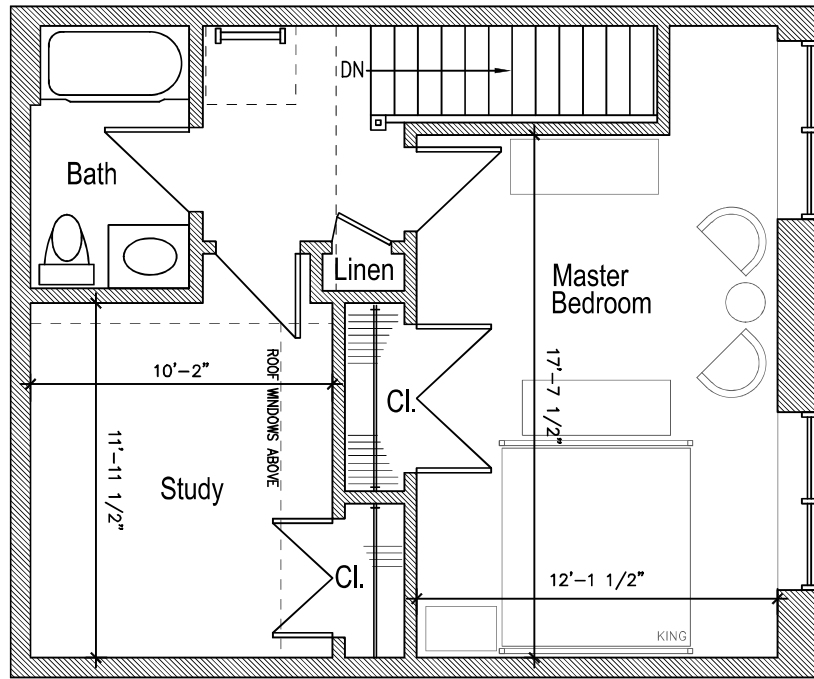

## Annex: Apartment T7

- Approximately 592 SF
- 1 Bed
- 2 Bath
- Loft Located Above Bath
- In Unit Washer and Dryer

Lafayette Park

- Apartment Location
- Lobby
- Gym

## Second Floor

## Storage Loft

## First Floor

<http://www.livelifayettelofts.com/>

All dimensions are approximate and subject to construction variances. Plans may contain variations from floor to floor