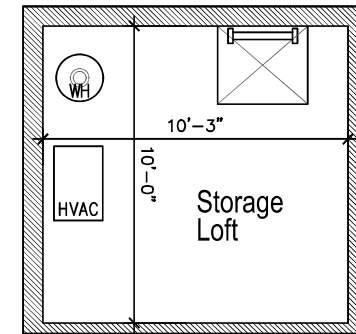

## Annex: Apartment T7

- Approximately 592 SF
- 1 Bed
- 2 Bath
- Loft Located Above Bath
- In Unit Washer and Dryer

Lafayette Park

- Apartment Location
- Lobby
- Gym

## Second Floor

## Storage Loft