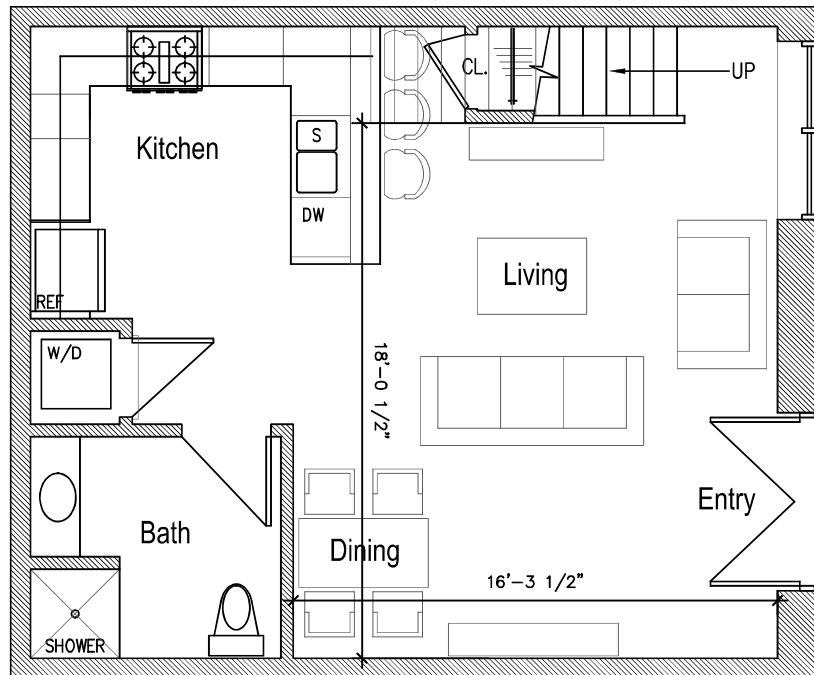

First Floor

<http://www.livelifayettelofts.com/>

All dimensions are approximate and subject to construction variances. Plans may contain variations from floor to floor