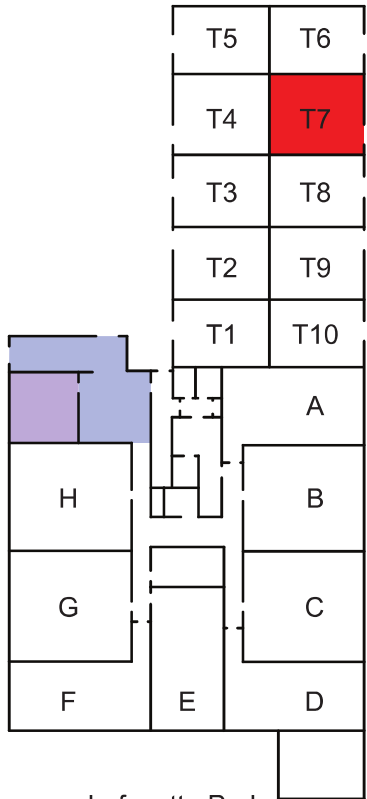

# LAFAYETTE LOFTS

170 Lafayette Street, Jersey City

## Annex: Apartment T7

- Approximately 592 SF
- 1 Bed
- 2 Bath
- Loft Located Above Bath
- In Unit Washer and Dryer

Lafayette Park

- Apartment Location
- Lobby
- Gym

## Second Floor

## Storage Loft