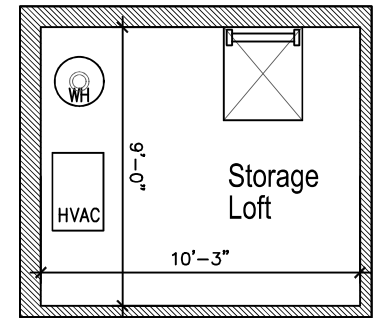

Storage Loft