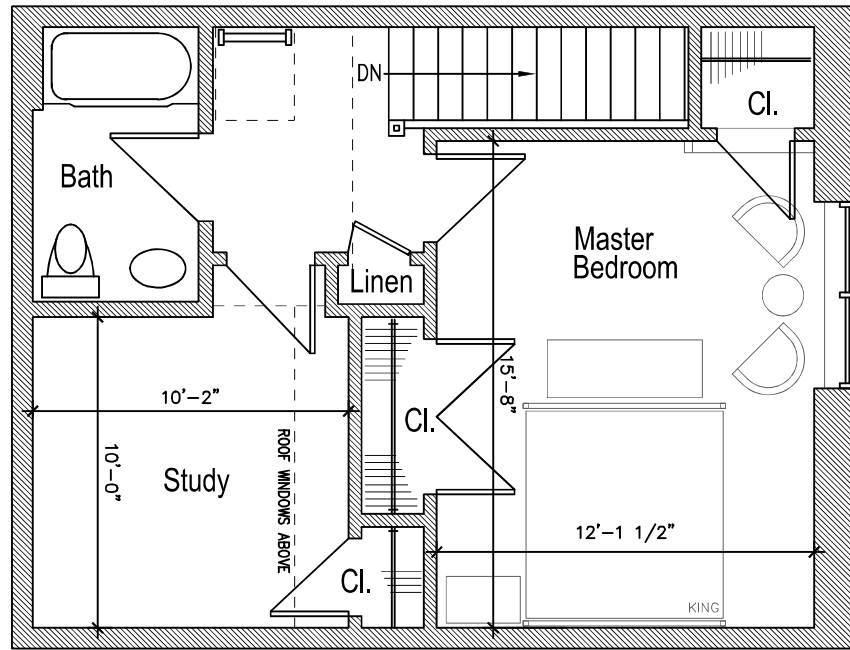

## Annex: Apartment T8

- Approximately 540 SF
- 1 Bed
- 2 Bath
- Loft Located Above Bath
- In Unit Washer and Dryer

- Apartment Location
- Lobby
- Gym

<http://www.livelifayettelofts.com/>

All dimensions are approximate and subject to construction variances. Plans may contain variations from floor to floor

## Second Floor

## Storage Loft

## First Floor