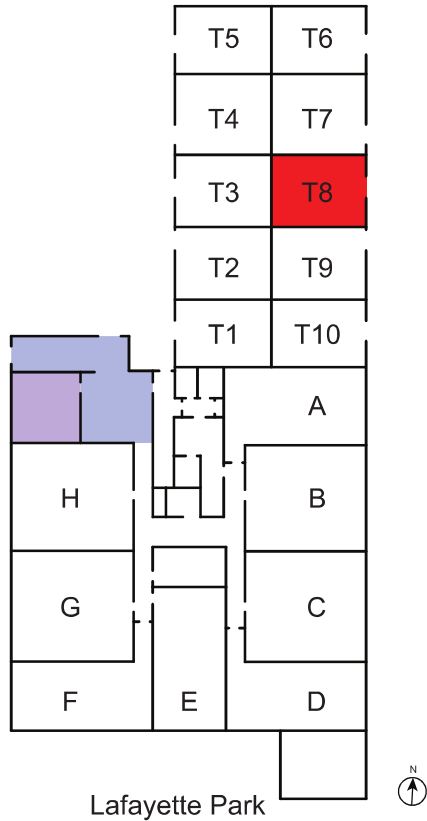

# LAFAYETTE LOFTS

170 Lafayette Street, Jersey City

## Annex: Apartment T8

- Approximately 540 SF
- 1 Bed
- 2 Bath
- Loft Located Above Bath
- In Unit Washer and Dryer

- Apartment Location
- Lobby
- Gym

<http://www.livelifayettelofts.com/>

All dimensions are approximate and subject to construction variances. Plans may contain variations from floor to floor

## Second Floor

## Storage Loft