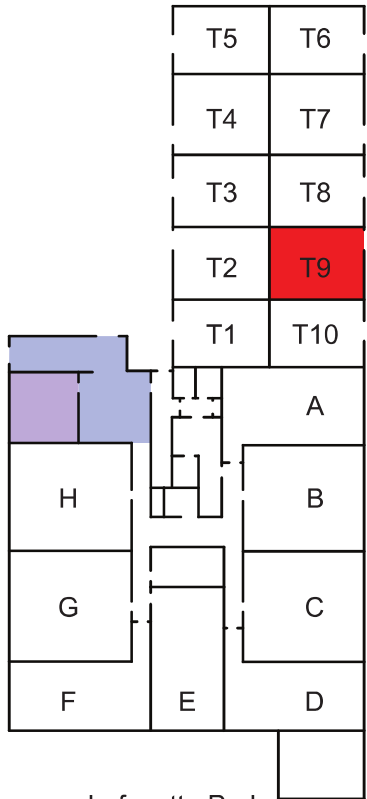

LAFAYETTE LOFTS

170 Lafayette Street, Jersey City

Annex: Apartment T9

- Approximately 540 SF
- 1 Bed
- 2 Bath
- Loft Located Above Bath
- In Unit Washer and Dryer

Lafayette Park

- Apartment Location
- Lobby
- Gym

Second Floor

Storage Loft

First Floor

<http://www.livelifayettelofts.com/>

All dimensions are approximate and subject to construction variances. Plans may contain variations from floor to floor