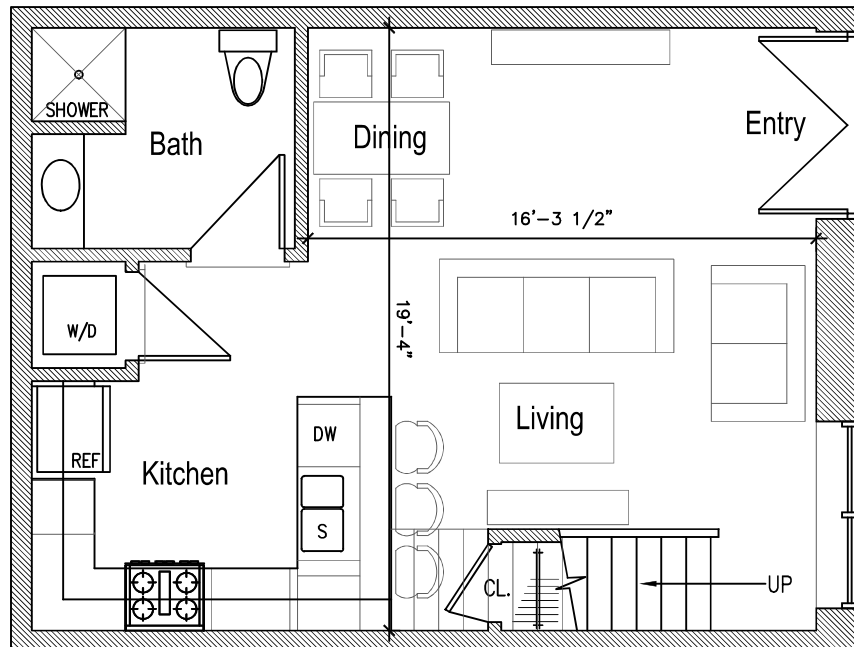

LAFAYETTE LOFTS

170 Lafayette Street, Jersey City

Annex: Apartment T9

- Approximately 540 SF
- 1 Bed
- 2 Bath
- Loft Located Above Bath
- In Unit Washer and Dryer

Lafayette Park

- Apartment Location
- Lobby
- Gym

Second Floor

Storage Loft

First Floor

<http://www.livelifayettelofts.com/>

All dimensions are approximate and subject to construction variances. Plans may contain variations from floor to floor