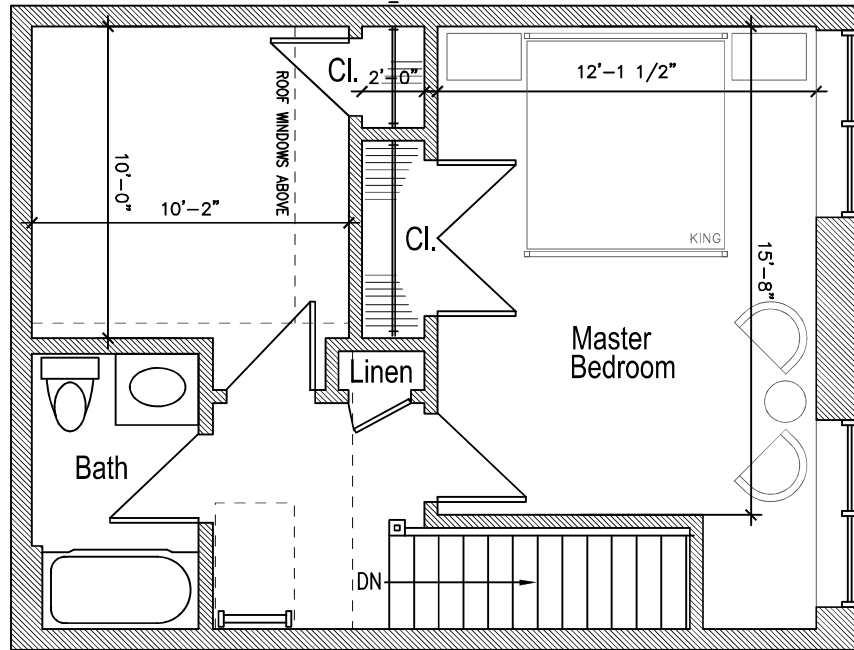

LAFAYETTE LOFTS

170 Lafayette Street, Jersey City

Annex: Apartment T9

- Approximately 540 SF
- 1 Bed
- 2 Bath
- Loft Located Above Bath
- In Unit Washer and Dryer

Lafayette Park

- Apartment Location
- Lobby
- Gym

Second Floor

Storage Loft

First Floor

<http://www.livelifayettelofts.com/>

All dimensions are approximate and subject to construction variances. Plans may contain variations from floor to floor