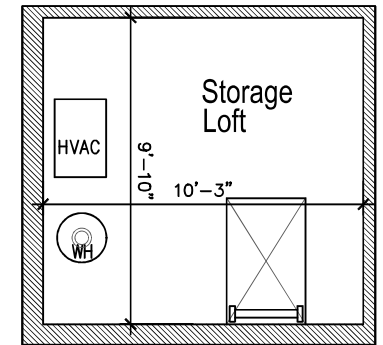

LAFAYETTE LOFTS

170 Lafayette Street, Jersey City

Annex: Apartment T9

- Approximately 540 SF
- 1 Bed
- 2 Bath
- Loft Located Above Bath
- In Unit Washer and Dryer

Lafayette Park

- Apartment Location
- Lobby
- Gym

Second Floor

Storage Loft

First Floor

<http://www.livelifayettelofts.com/>

All dimensions are approximate and subject to construction variances. Plans may contain variations from floor to floor