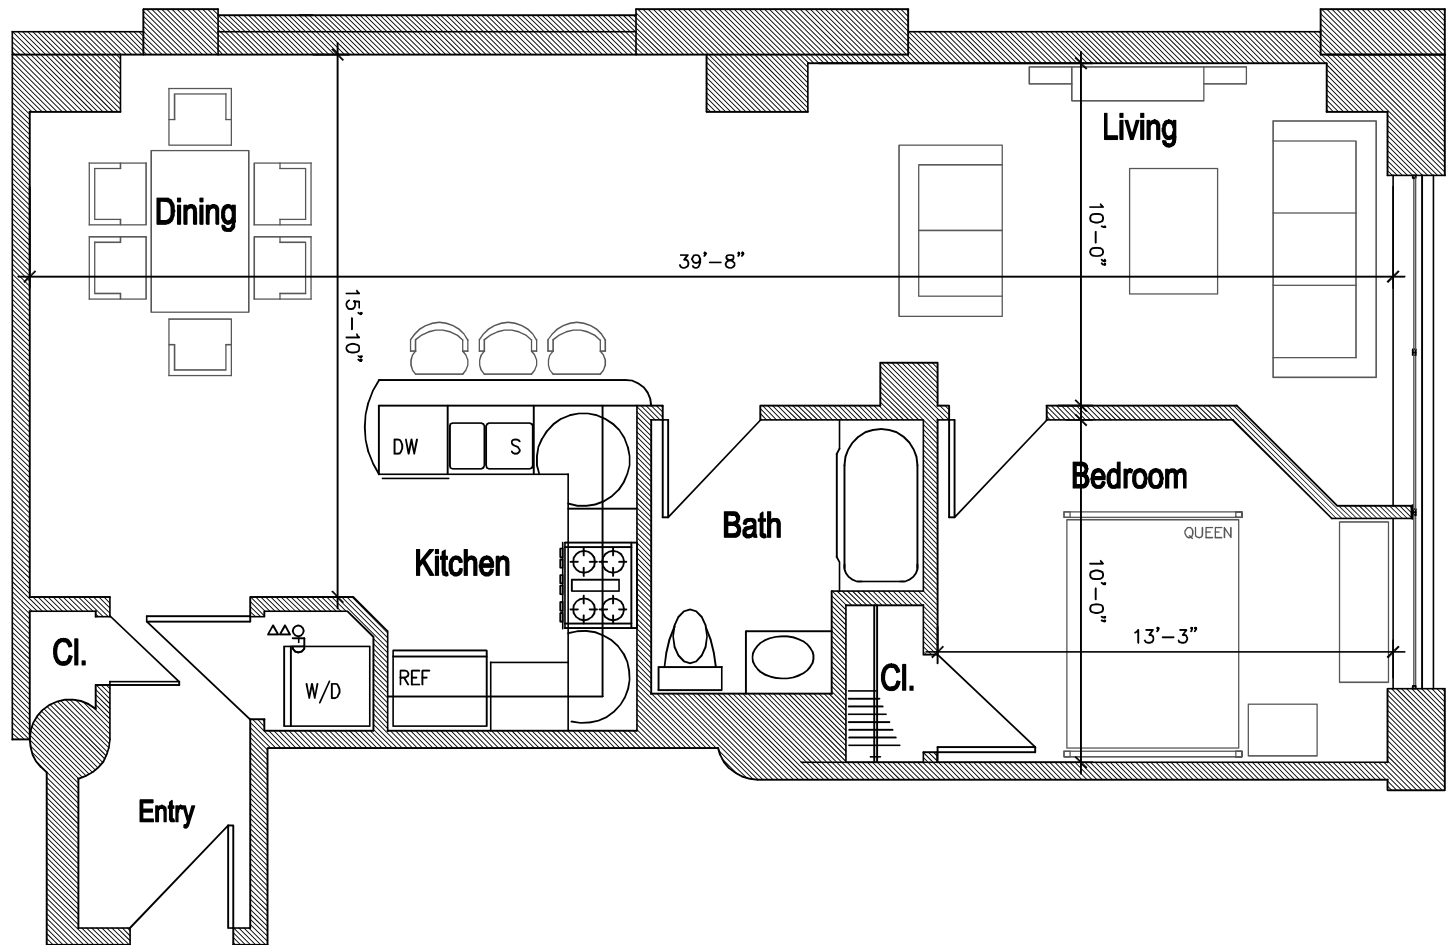

## Main Building: Apartment 1A

-Approximately 873 SF

-1 Bed

-1 Bath

-Loft Located Above Bath

-In Unit Washer and Dryer

- Apartment Location
- Hallways
- Lobby
- Gym

<http://www.livelifayettelofts.com/>

All dimensions are approximate and subject to construction variances.  
Plans may contain variations from floor to floor