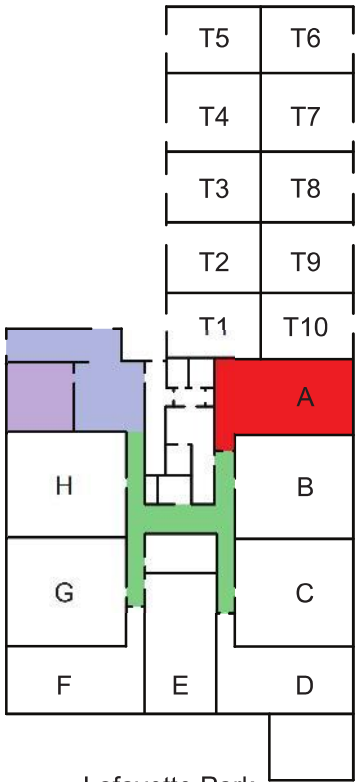

# LAFAYETTE LOFTS

170 Lafayette Street, Jersey City

## Main Building: Apartment 1A

-Approximately 873 SF

-1 Bed

-1 Bath

-Loft Located Above Bath

-In Unit Washer and Dryer

- Apartment Location
- Hallways
- Lobby
- Gym

<http://www.livelifayettelofts.com/>

All dimensions are approximate and subject to construction variances.  
Plans may contain variations from floor to floor