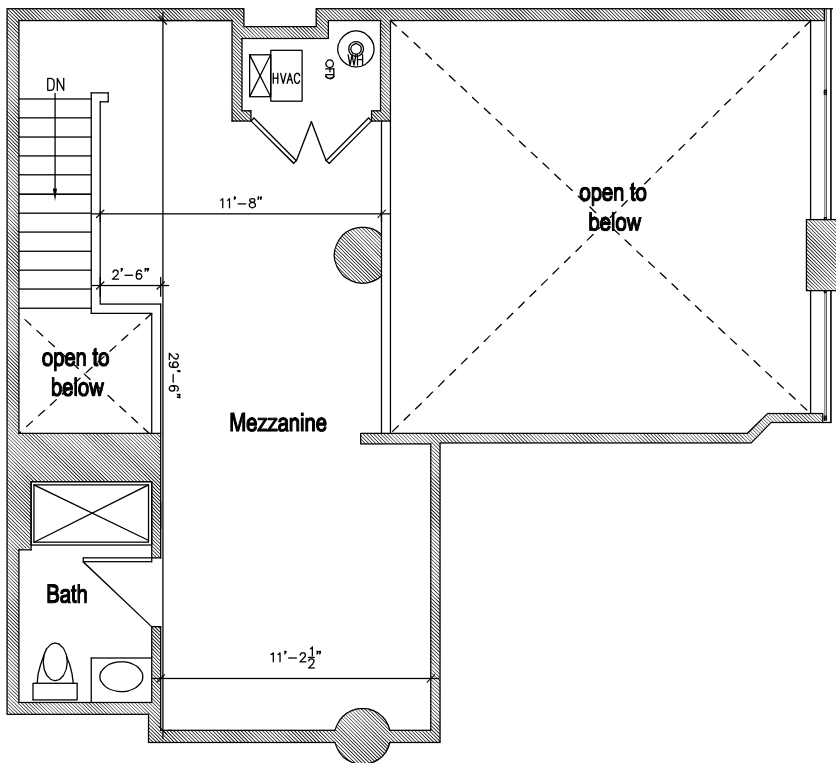

LAFAYETTE LOFTS

170 Lafayette Street, Jersey City

Main Building: Apartment 1C

- Approximately 1422 SF
- 1 Bed + Study
- 2 Bath
- Mezzanine Loft
- In Unit Washer and Dryer

T5	T6
T4	T7
T3	T8
T2	T9
T1	T10

Lafayette Park

- Apartment Location
- Hallways
- Lobby
- Gym

Mezzanine

Main Floor

<http://www.livelafayettelofts.com/>

All dimensions are approximate and subject to construction variances.
Plans may contain variations from floor to floor