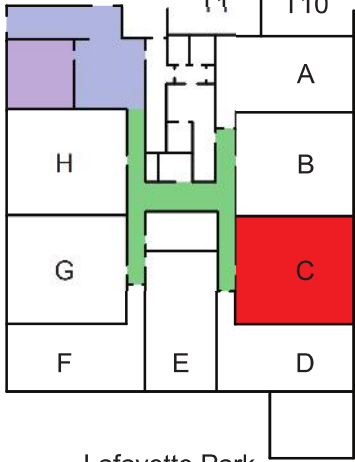

LAFAYETTE LOFTS

170 Lafayette Street, Jersey City

Main Building: Apartment 1C

- Approximately 1422 SF
- 1 Bed + Study
- 2 Bath
- Mezzanine Loft
- In Unit Washer and Dryer

T5	T6
T4	T7
T3	T8
T2	T9
T1	T10

Lafayette Park

- Apartment Location
- Hallways
- Lobby
- Gym

Mezzanine

Main Floor

<http://www.livelafayettelofts.com/>

All dimensions are approximate and subject to construction variances.
Plans may contain variations from floor to floor