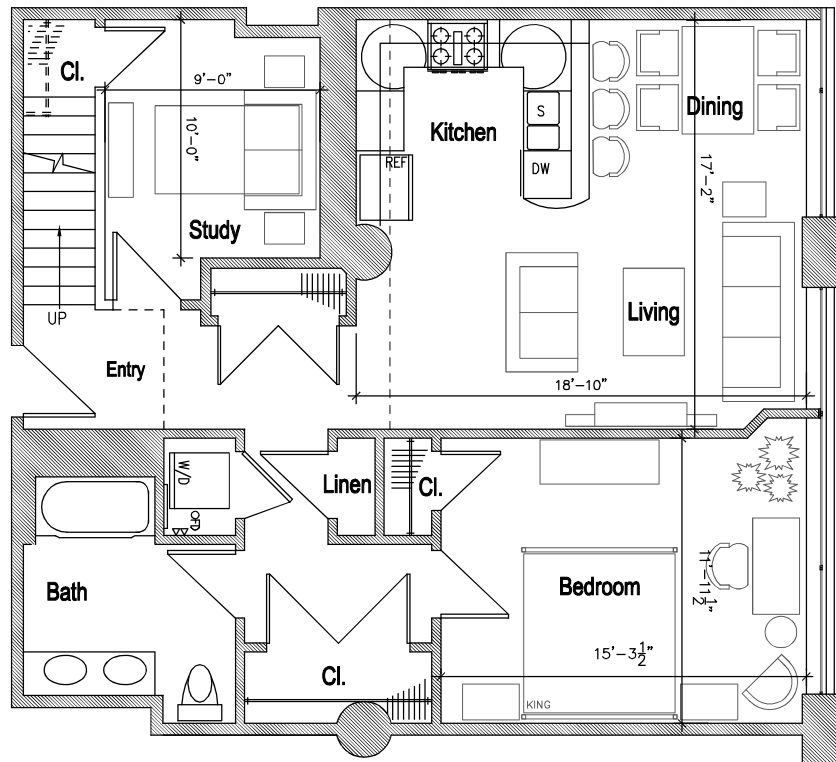

LAFAYETTE LOFTS

170 Lafayette Street, Jersey City

Main Building: Apartment 1C

- Approximately 1422 SF
- 1 Bed + Study
- 2 Bath
- Mezzanine Loft
- In Unit Washer and Dryer

T5	T6
T4	T7
T3	T8
T2	T9
T1	T10

Lafayette Park

- Apartment Location
- Hallways
- Lobby
- Gym

Mezzanine

Main Floor

<http://www.livelafayettelofts.com/>

All dimensions are approximate and subject to construction variances.
Plans may contain variations from floor to floor