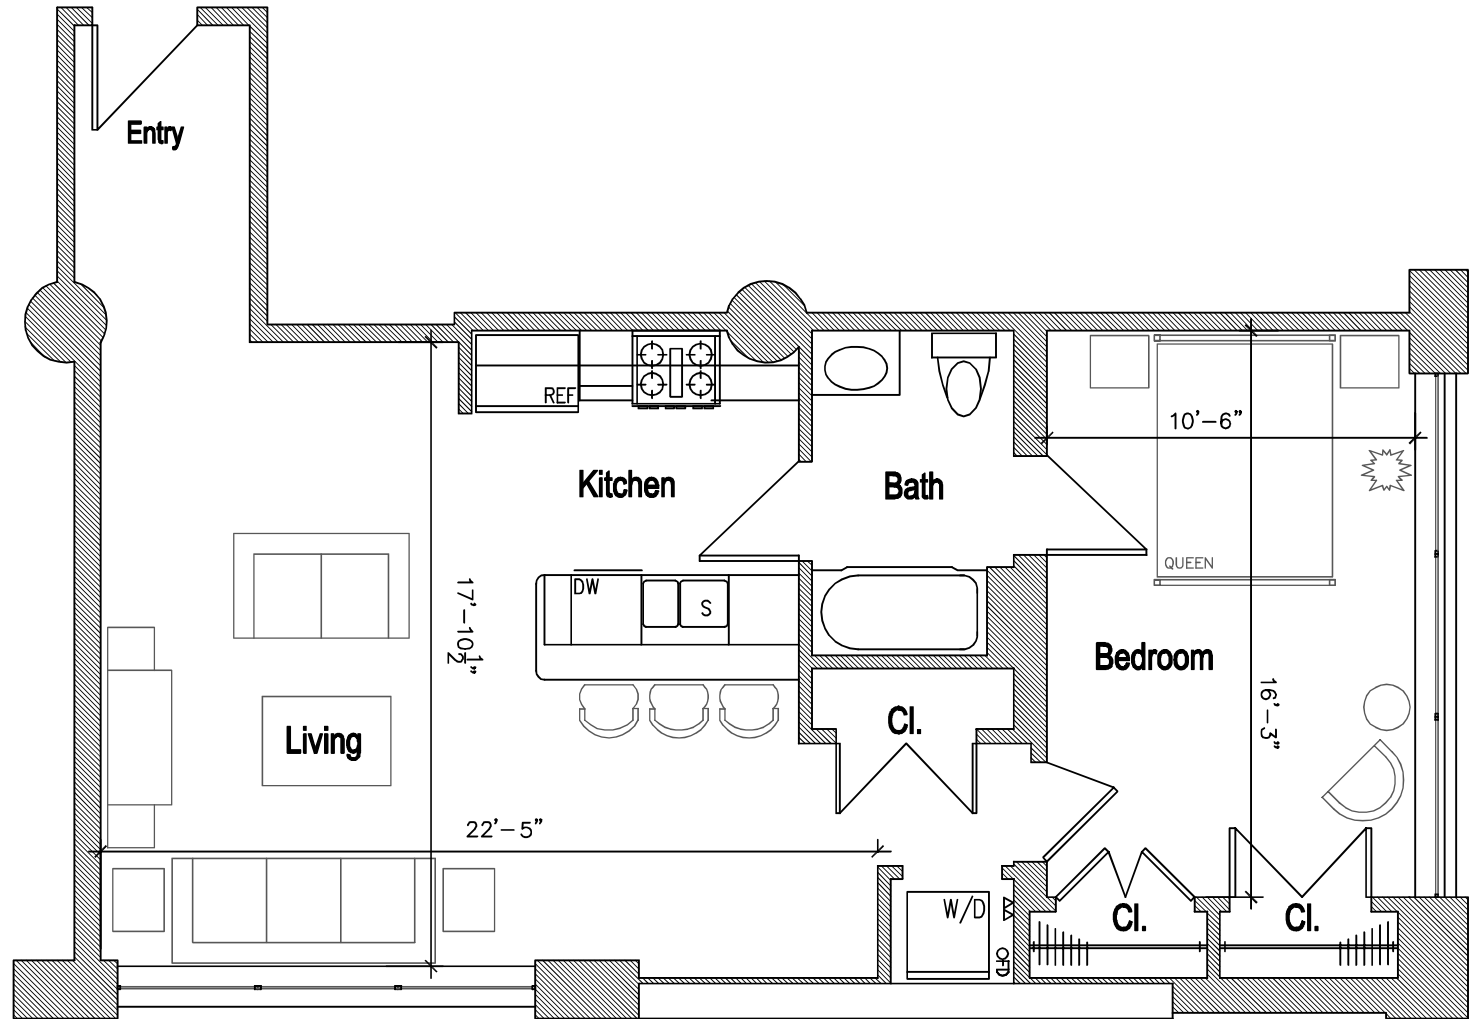

# LAFAYETTE LOFTS

170 Lafayette Street, Jersey City

## Main Building: Apartment 1D

- Approximately 827 SF
- 1 Bed
- 1 Bath
- Loft Located Above Bath
- In Unit Washer and Dryer

- Apartment Location
- Hallways
- Lobby
- Gym

<http://www.livelafayettelofts.com/>

All dimensions are approximate and subject to construction variances.  
Plans may contain variations from floor to floor