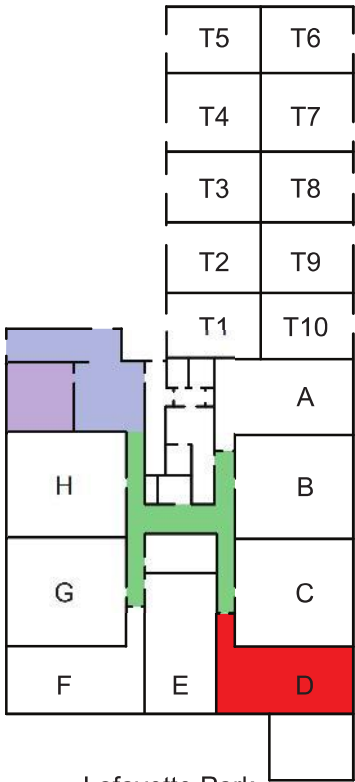

# LAFAYETTE LOFTS

170 Lafayette Street, Jersey City

## Main Building: Apartment 1D

- Approximately 827 SF
- 1 Bed
- 1 Bath
- Loft Located Above Bath
- In Unit Washer and Dryer

- Apartment Location
- Hallways
- Lobby
- Gym

<http://www.livelafayettelofts.com/>

All dimensions are approximate and subject to construction variances.  
Plans may contain variations from floor to floor