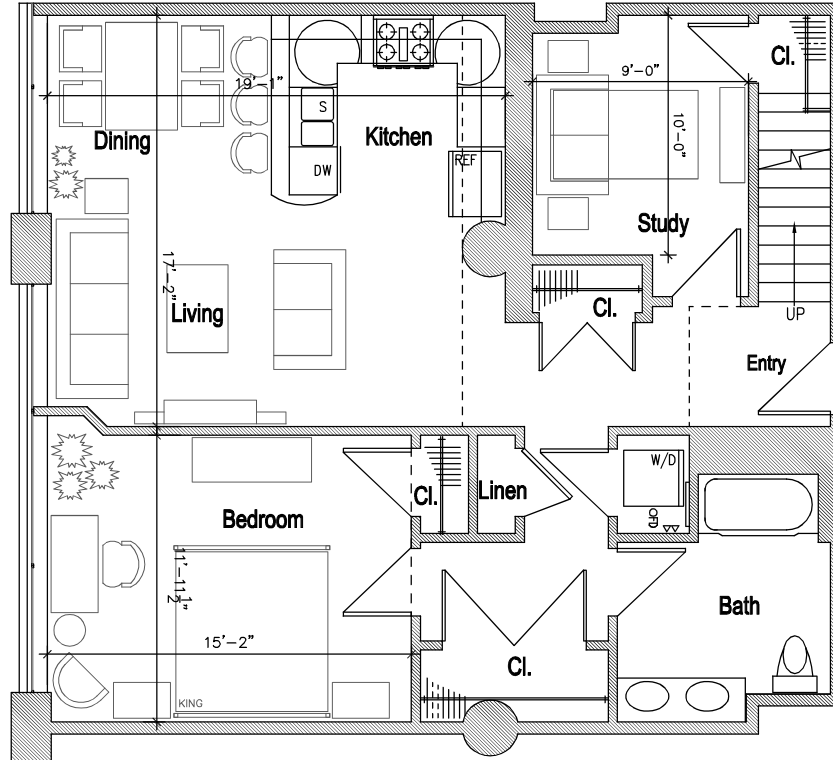

LAFAYETTE LOFTS

170 Lafayette Street, Jersey City

Main Building: Apartment 1G

- Approximately 1418 SF
- 1 Bed + Study
- 2 Bath
- Mezzanine Loft
- In Unit Washer and Dryer

T5	T6
T4	T7
T3	T8
T2	T9
T1	T10

Lafayette Park

- Apartment Location
- Hallways
- Lobby
- Gym

<http://www.livelafayettelofts.com/>

All dimensions are approximate and subject to construction variances. Plans may contain variations from floor to floor

Mezzanine

Main Floor