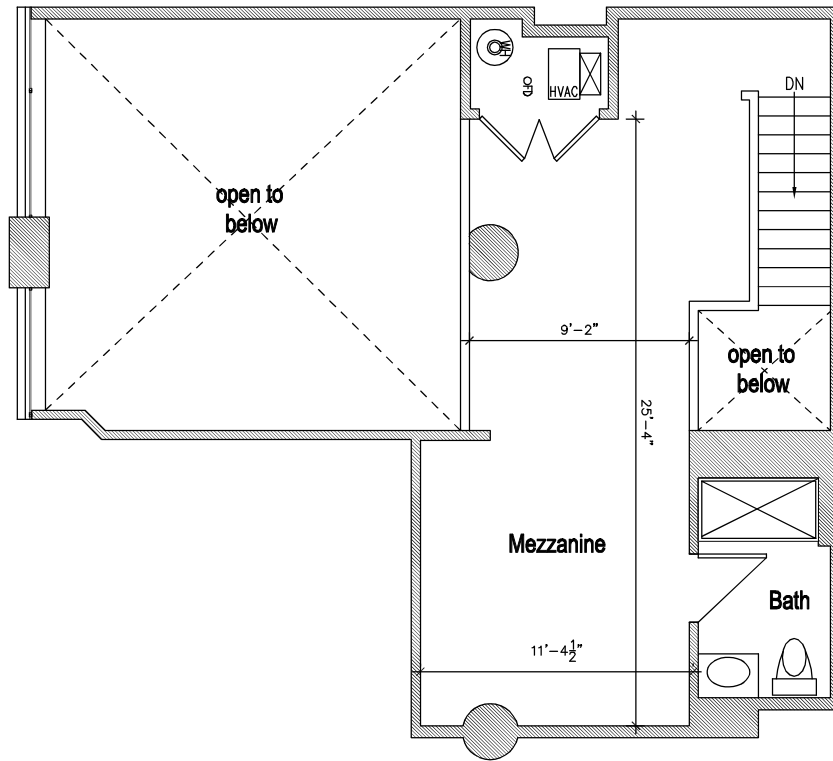

LAFAYETTE LOFTS

170 Lafayette Street, Jersey City

Main Building: Apartment 1G

- Approximately 1418 SF
- 1 Bed + Study
- 2 Bath
- Mezzanine Loft
- In Unit Washer and Dryer

T5	T6
T4	T7
T3	T8
T2	T9
T1	T10

Lafayette Park

- Apartment Location
- Hallways
- Lobby
- Gym

<http://www.livelafayettelofts.com/>

All dimensions are approximate and subject to construction variances. Plans may contain variations from floor to floor

Mezzanine

Main Floor