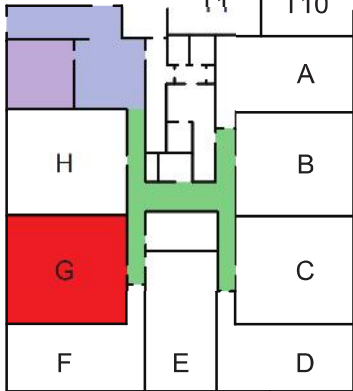

LAFAYETTE LOFTS

170 Lafayette Street, Jersey City

Main Building: Apartment 1G

- Approximately 1418 SF
- 1 Bed + Study
- 2 Bath
- Mezzanine Loft
- In Unit Washer and Dryer

T5	T6
T4	T7
T3	T8
T2	T9
T1	T10

Lafayette Park

- Apartment Location
- Hallways
- Lobby
- Gym

<http://www.livelafayettelofts.com/>

All dimensions are approximate and subject to construction variances. Plans may contain variations from floor to floor

Mezzanine

Main Floor