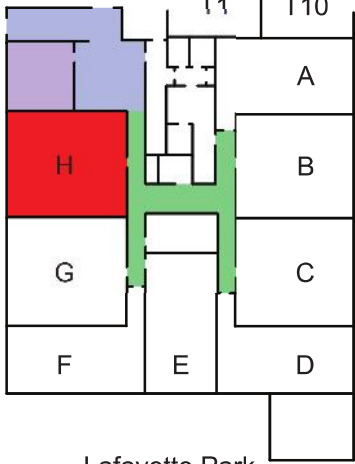

# LAFAYETTE LOFTS

170 Lafayette Street, Jersey City

## Main Building: Apartment 1H

- Approximately 1418 SF
- 1 Bed + Study
- 2 Bath
- Mezzanine Loft
- In Unit Washer and Dryer

T5	T6
T4	T7
T3	T8
T2	T9
T1	T10

Lafayette Park

- Apartment Location
- Hallways
- Lobby
- Gym

Mezzanine

Main Floor

<http://www.livelifayettelofts.com/>

All dimensions are approximate and subject to construction variances. Plans may contain variations from floor to floor