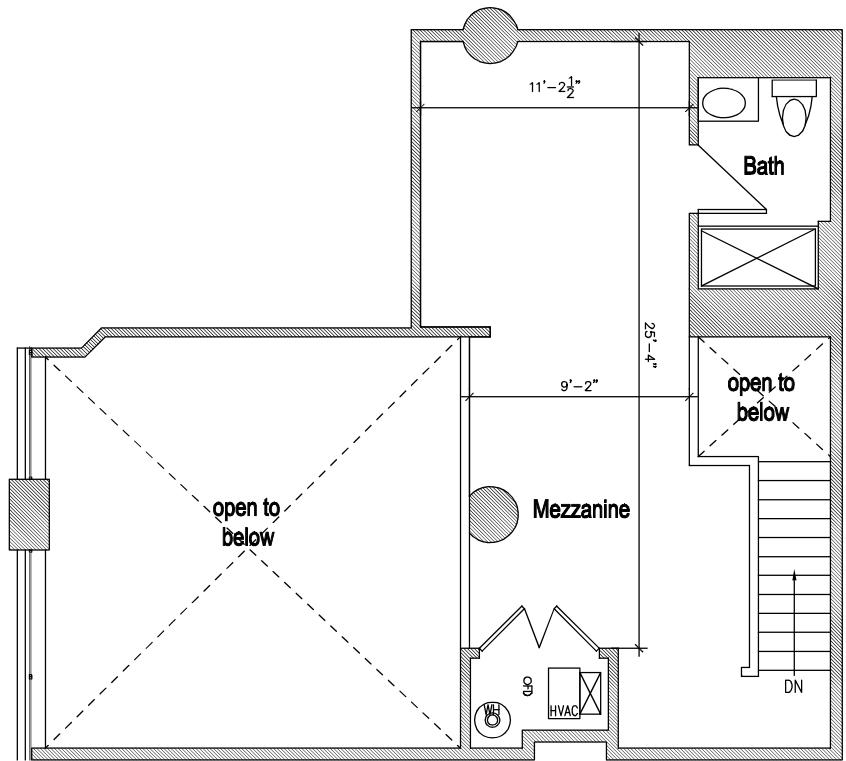

## Main Building: Apartment 1H

- Approximately 1418 SF
- 1 Bed + Study
- 2 Bath
- Mezzanine Loft
- In Unit Washer and Dryer

T5	T6
T4	T7
T3	T8
T2	T9
T1	T10

Lafayette Park

- Apartment Location
- Hallways
- Lobby
- Gym

Mezzanine

Main Floor

<http://www.livelifayettelofts.com/>

All dimensions are approximate and subject to construction variances. Plans may contain variations from floor to floor