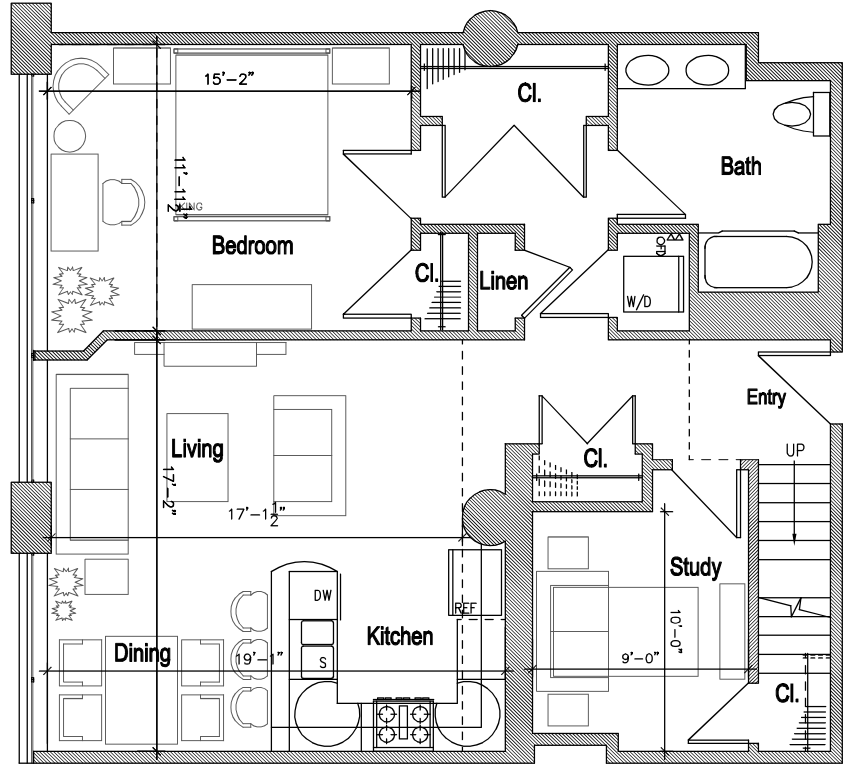

## Main Building: Apartment 1H

- Approximately 1418 SF
- 1 Bed + Study
- 2 Bath
- Mezzanine Loft
- In Unit Washer and Dryer

T5	T6
T4	T7
T3	T8
T2	T9
T1	T10

Lafayette Park

- Apartment Location
- Hallways
- Lobby
- Gym

Mezzanine

Main Floor

<http://www.livelifayettelofts.com/>

All dimensions are approximate and subject to construction variances. Plans may contain variations from floor to floor