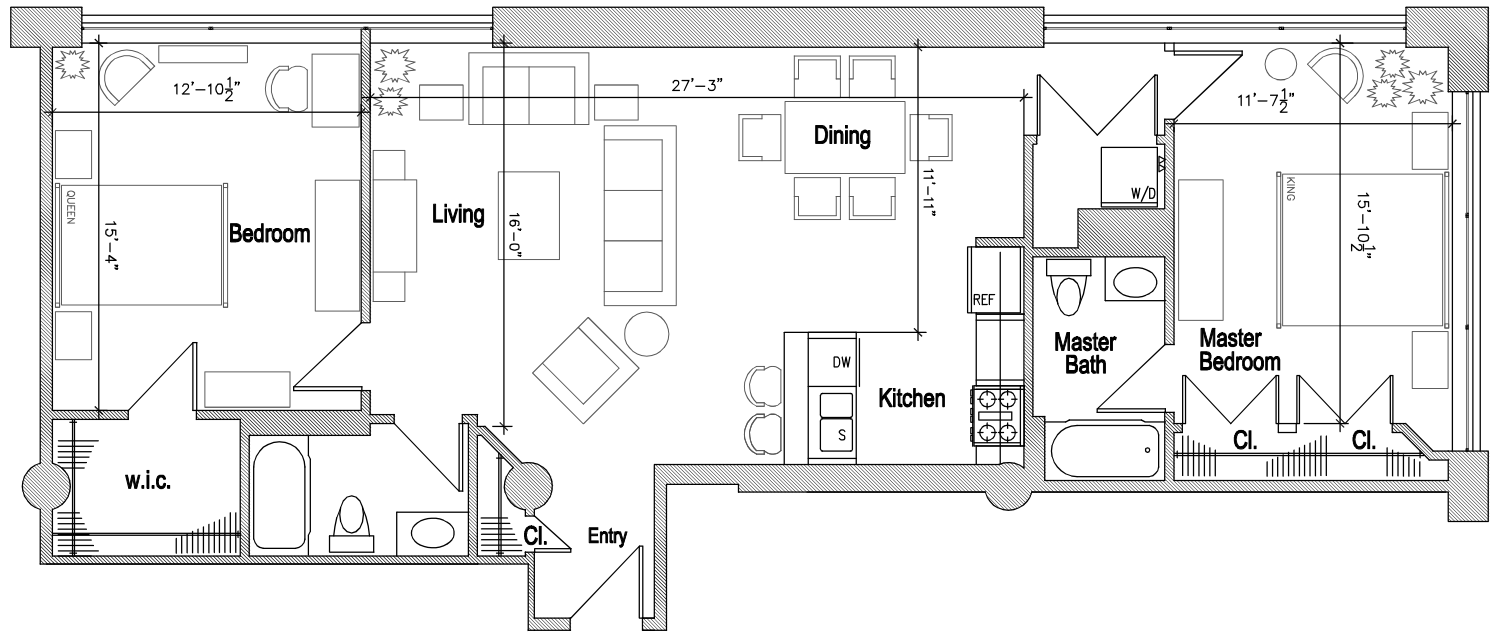

LAFAYETTE LOFTS

170 Lafayette Street, Jersey City

Main Building: Apartment 2A

-Approximately 1282 SF

-2 Bed

-2 Bath

-Loft Located Above Master Bath

-In Unit Washer and Dryer

■ Apartment Location

■ Hallways

<http://www.livelifayettelofts.com/>

All dimensions are approximate and subject to construction variances.
Plans may contain variations from floor to floor