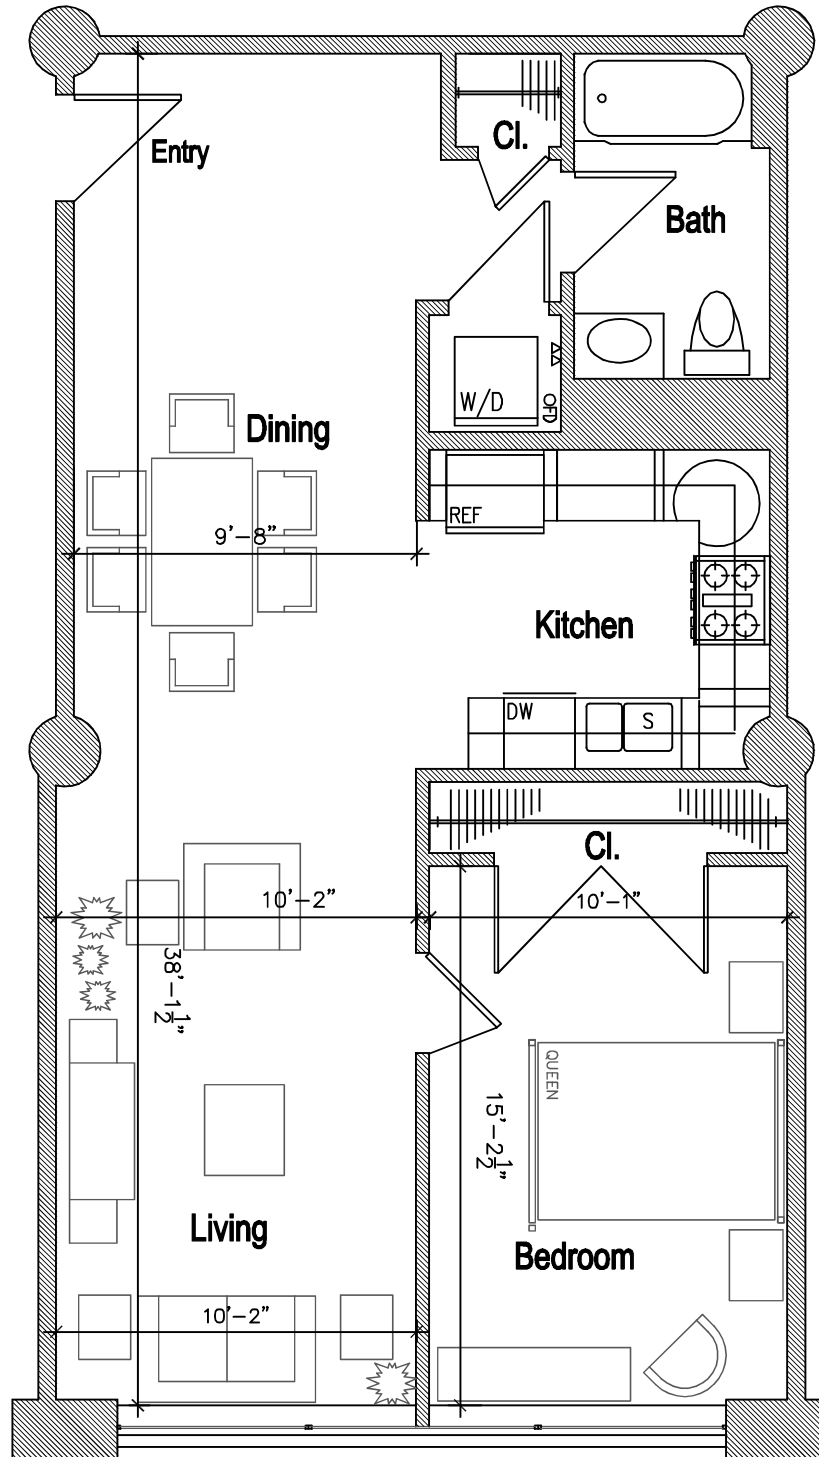

# LAFAYETTE LOFTS

170 Lafayette Street, Jersey City

## Main Building: Apartment 2E

- Approximately 817 SF
- 1 Bed
- 1 Bath
- Loft Located Above Bath
- In Unit Washer and Dryer

- Apartment Location
- Hallways

<http://www.livelifayettelofts.com/>

All dimensions are approximate and subject to construction variances.  
Plans may contain variations from floor to floor