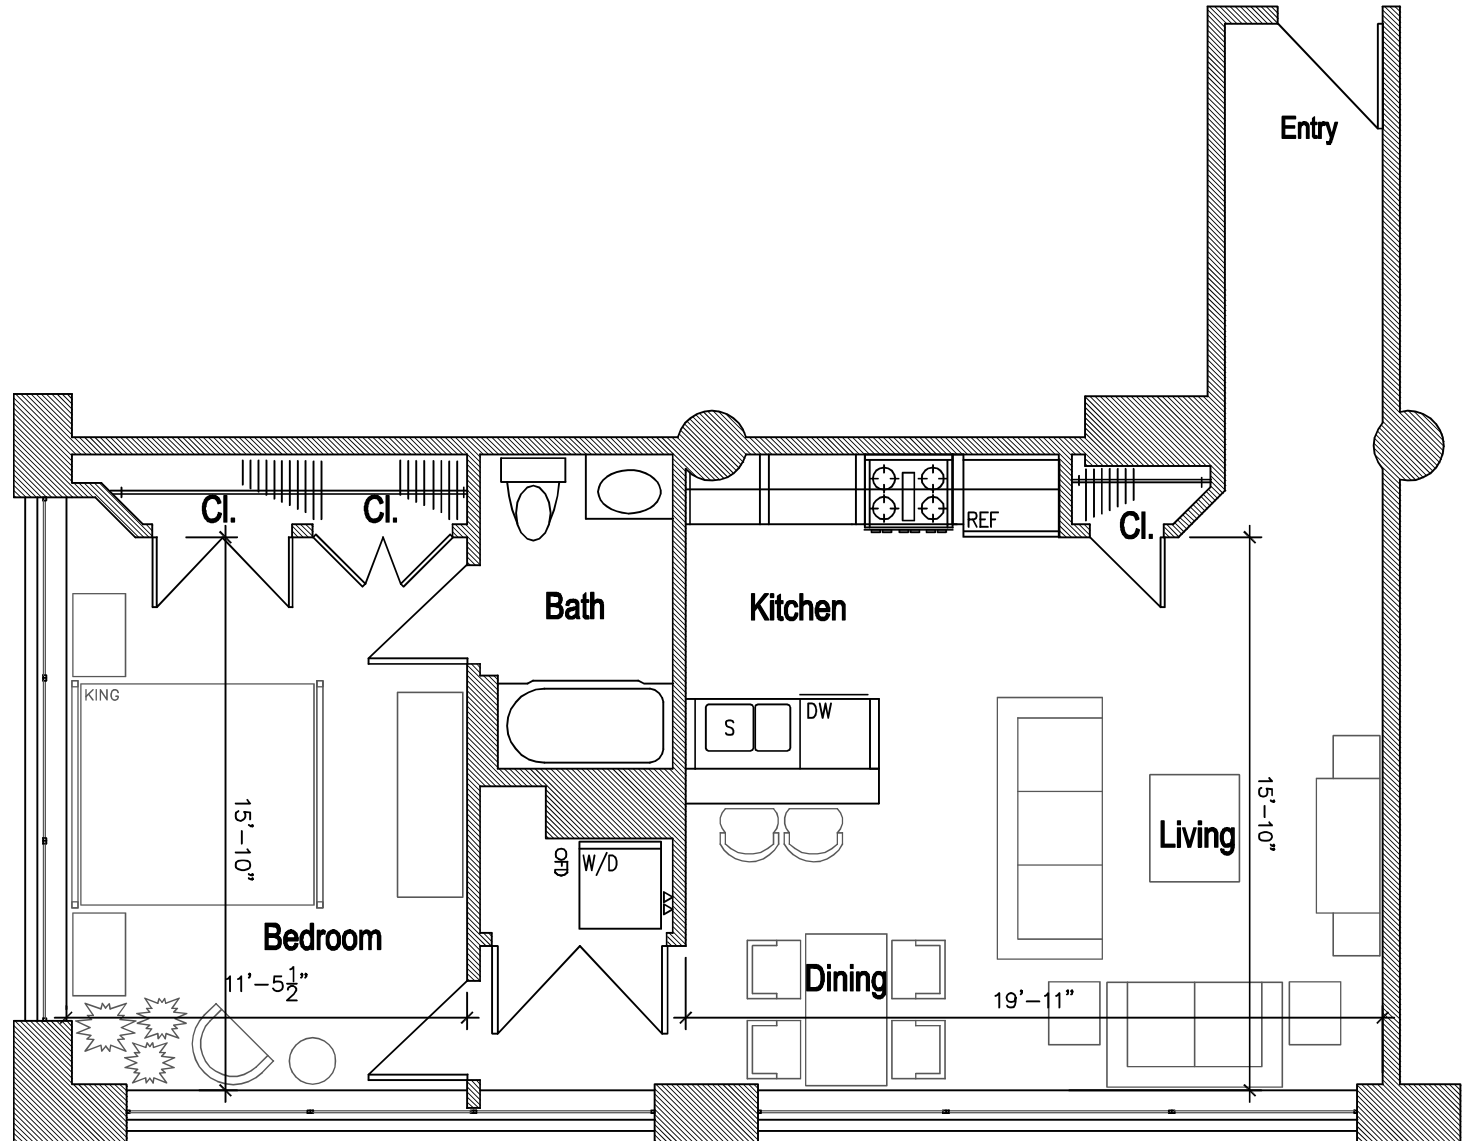

LAFAYETTE LOFTS

170 Lafayette Street, Jersey City

Main Building: Apartment 2F

- Approximately 814 SF
- 1 Bed
- 1 Bath
- Loft Located Above Bath
- In Unit Washer and Dryer

- Apartment Location
- Hallways

<http://www.livelafayettelofts.com/>

All dimensions are approximate and subject to construction variances.
Plans may contain variations from floor to floor