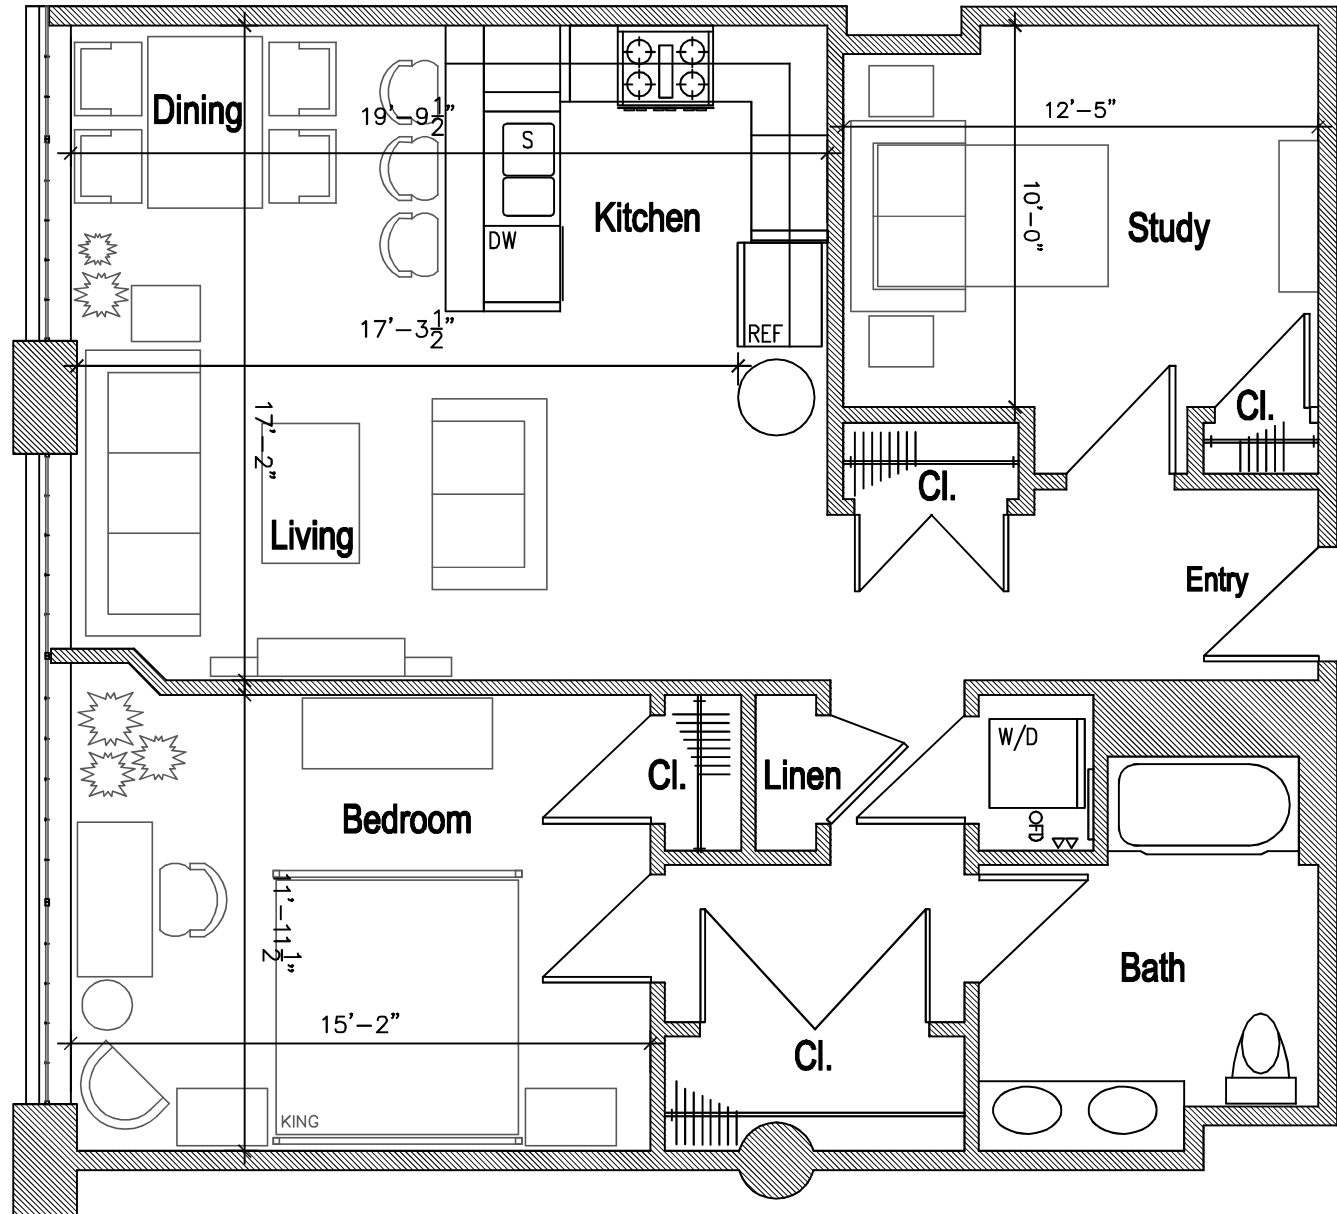

LAFAYETTE LOFTS

170 Lafayette Street, Jersey City

Main Building: Apartment 2G

- Approximately 1018 SF
- 1 Bed + Study
- 1 Bath
- Loft Located Above Bath
- In Unit Washer and Dryer

Lafayette Park

- Apartment Location
- Hallways

<http://www.livelifayettelofts.com/>

All dimensions are approximate and subject to construction variances.
Plans may contain variations from floor to floor