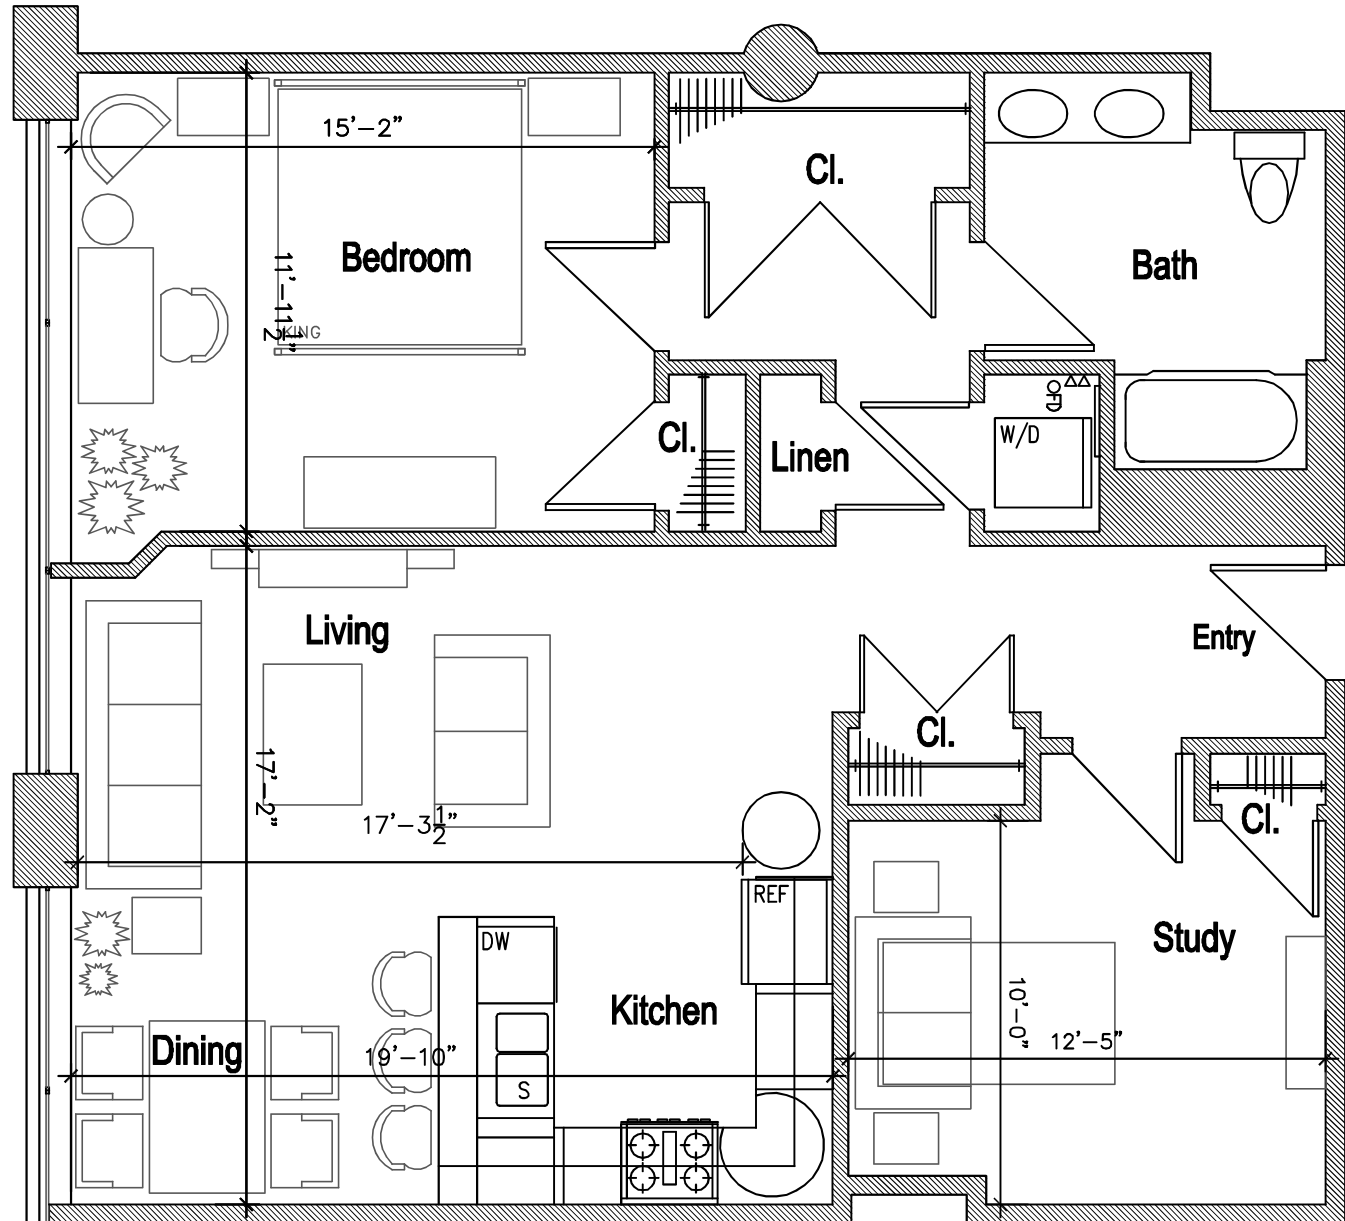

# LAFAYETTE LOFTS

170 Lafayette Street, Jersey City

## Main Building: Apartment 2H

- Approximately 1018 SF
- 1 Bed + Study
- 1 Bath
- Loft Located Above Bath
- In Unit Washer and Dryer

- Apartment Location
- Hallways

<http://www.livelafayettelofts.com/>

All dimensions are approximate and subject to construction variances.  
Plans may contain variations from floor to floor