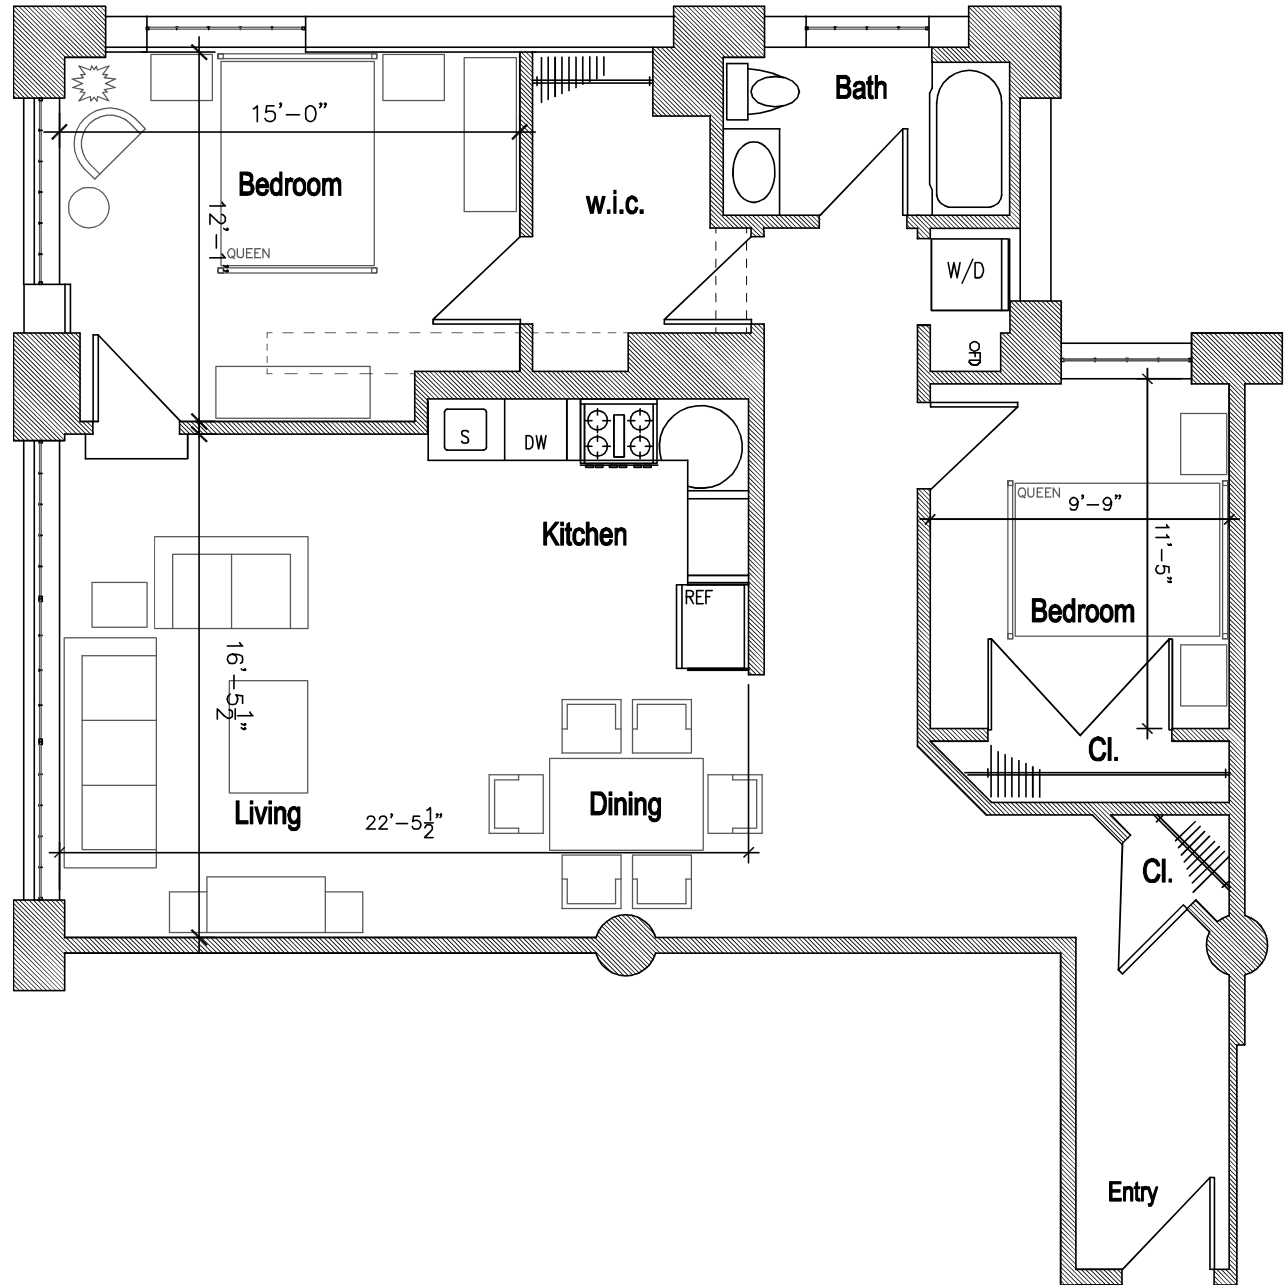

LAFAYETTE LOFTS

170 Lafayette Street, Jersey City

Main Building: Apartment 2I

- Approximately 1159 SF
- 2 Bed
- 1 Bath
- Loft Located Above Walk-in-Closet
- In Unit Washer and Dryer

- Apartment Location
- Hallways

<http://www.livelafayettelofts.com/>

All dimensions are approximate and subject to construction variances.
Plans may contain variations from floor to floor