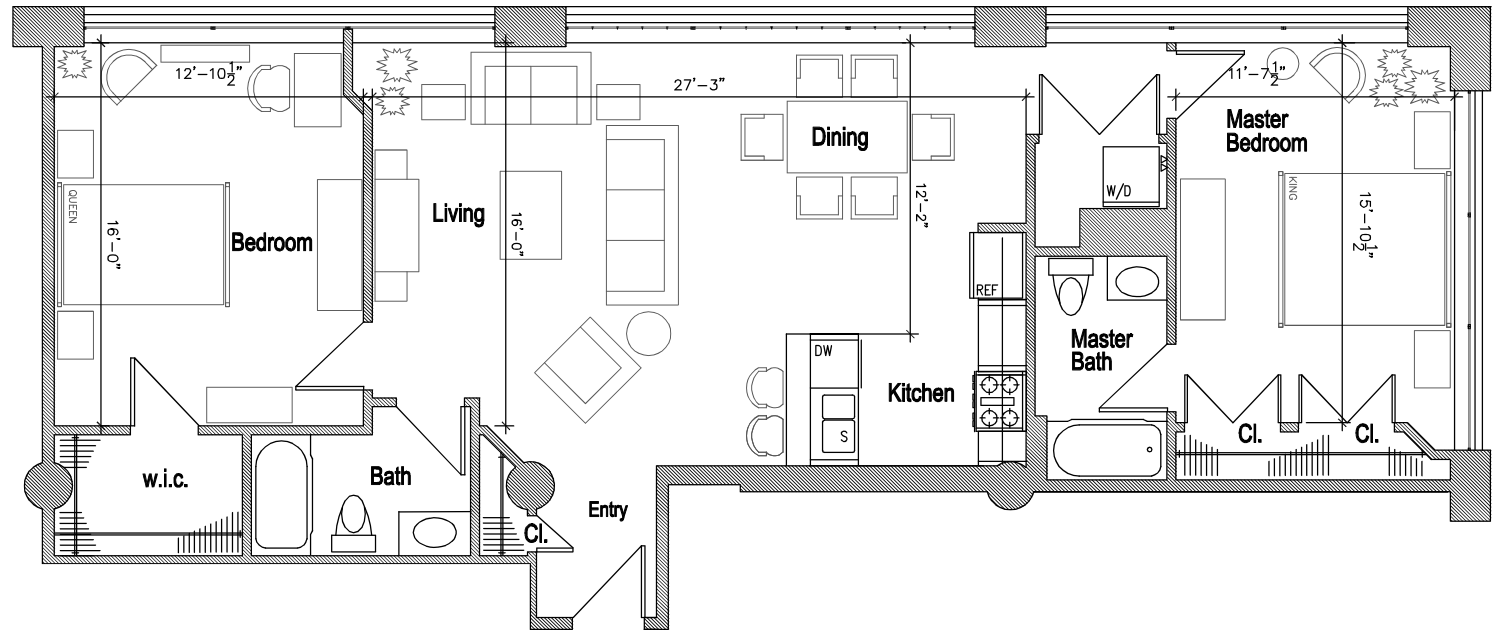

LAFAYETTE LOFTS

170 Lafayette Street, Jersey City

Main Building: Apartment 3A

-Approximately 1282 SF

-2 Bed

-2 Bath

-Loft Located Above Master Bath

-In Unit Washer and Dryer

- Apartment Location
- Hallways

<http://www.livelifayettelofts.com/>

All dimensions are approximate and subject to construction variances.
Plans may contain variations from floor to floor