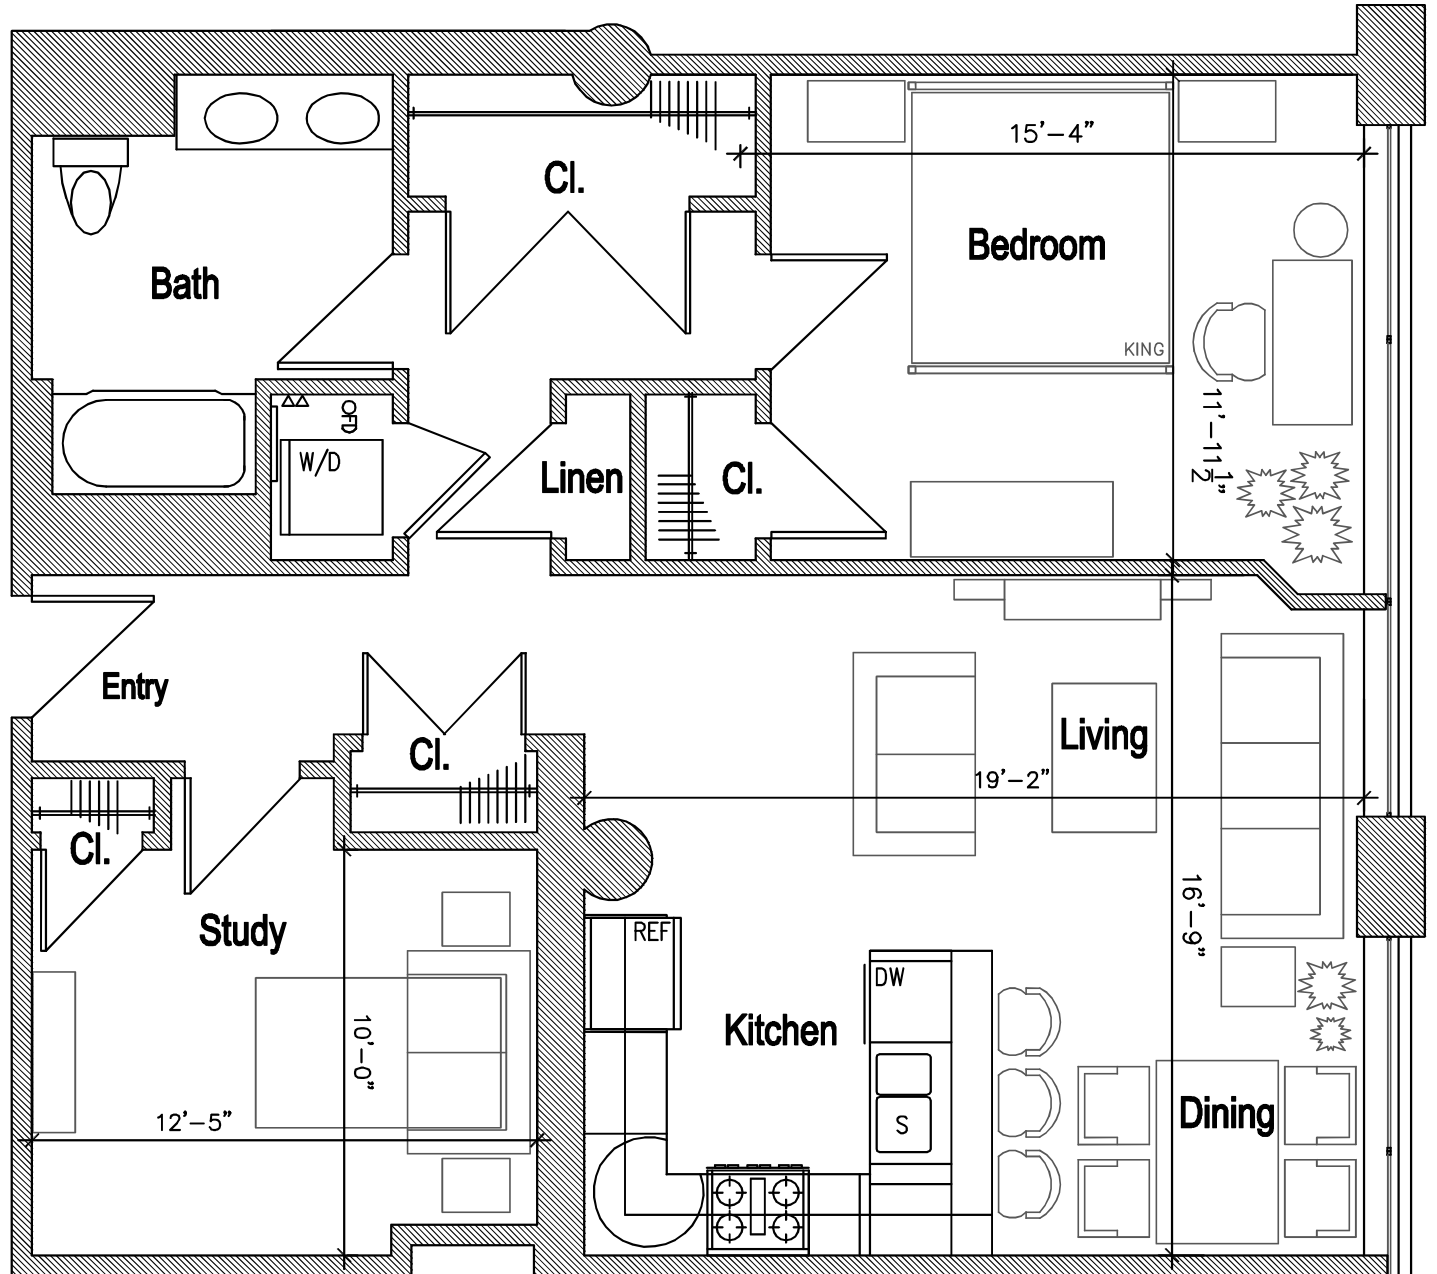

LAFAYETTE LOFTS

170 Lafayette Street, Jersey City

Main Building: Apartment 3B

- Approximately 1018 SF
- 1 Bed + Study
- 1 Bath
- Loft Located Above Bath
- In Unit Washer and Dryer

- Apartment Location
- Hallways

<http://www.livelifayettelofts.com/>

All dimensions are approximate and subject to construction variances.
Plans may contain variations from floor to floor