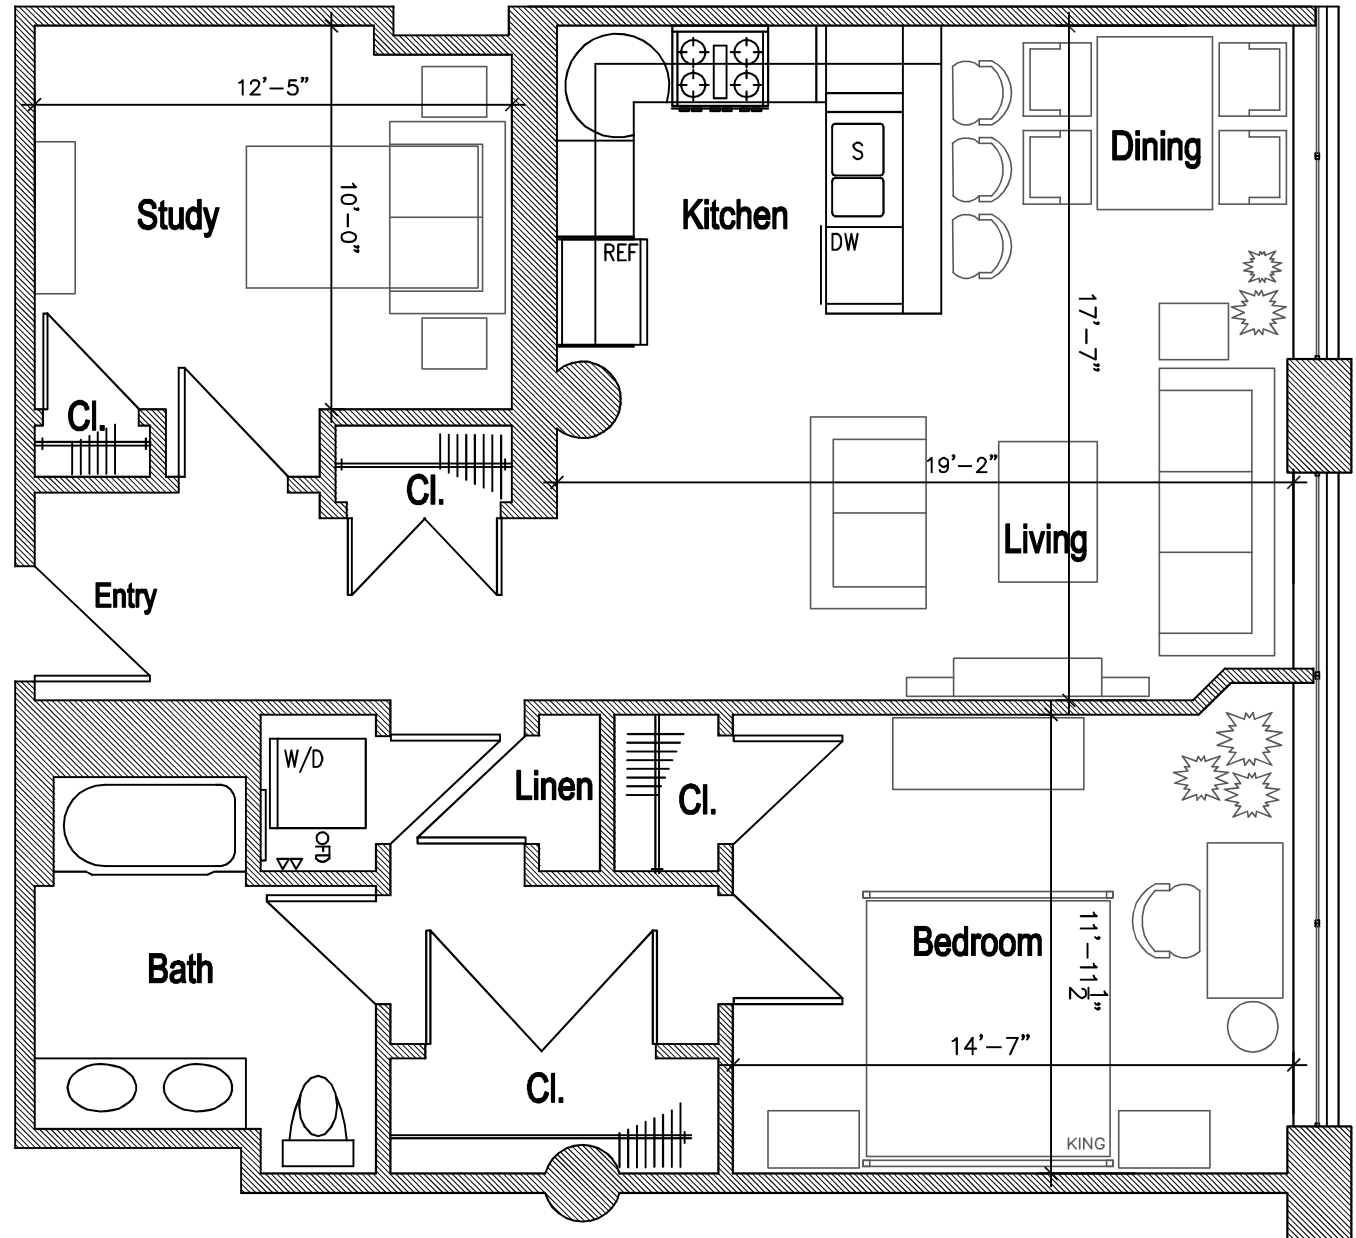

# LAFAYETTE LOFTS

170 Lafayette Street, Jersey City

## Main Building: Apartment 3C

- Approximately 1018 SF
- 1 Bed + Study
- 1 Bath
- Loft Located Above Bath
- In Unit Washer and Dryer

- Apartment Location
- Hallways

<http://www.livelafayettelofts.com/>

All dimensions are approximate and subject to construction variances.  
Plans may contain variations from floor to floor