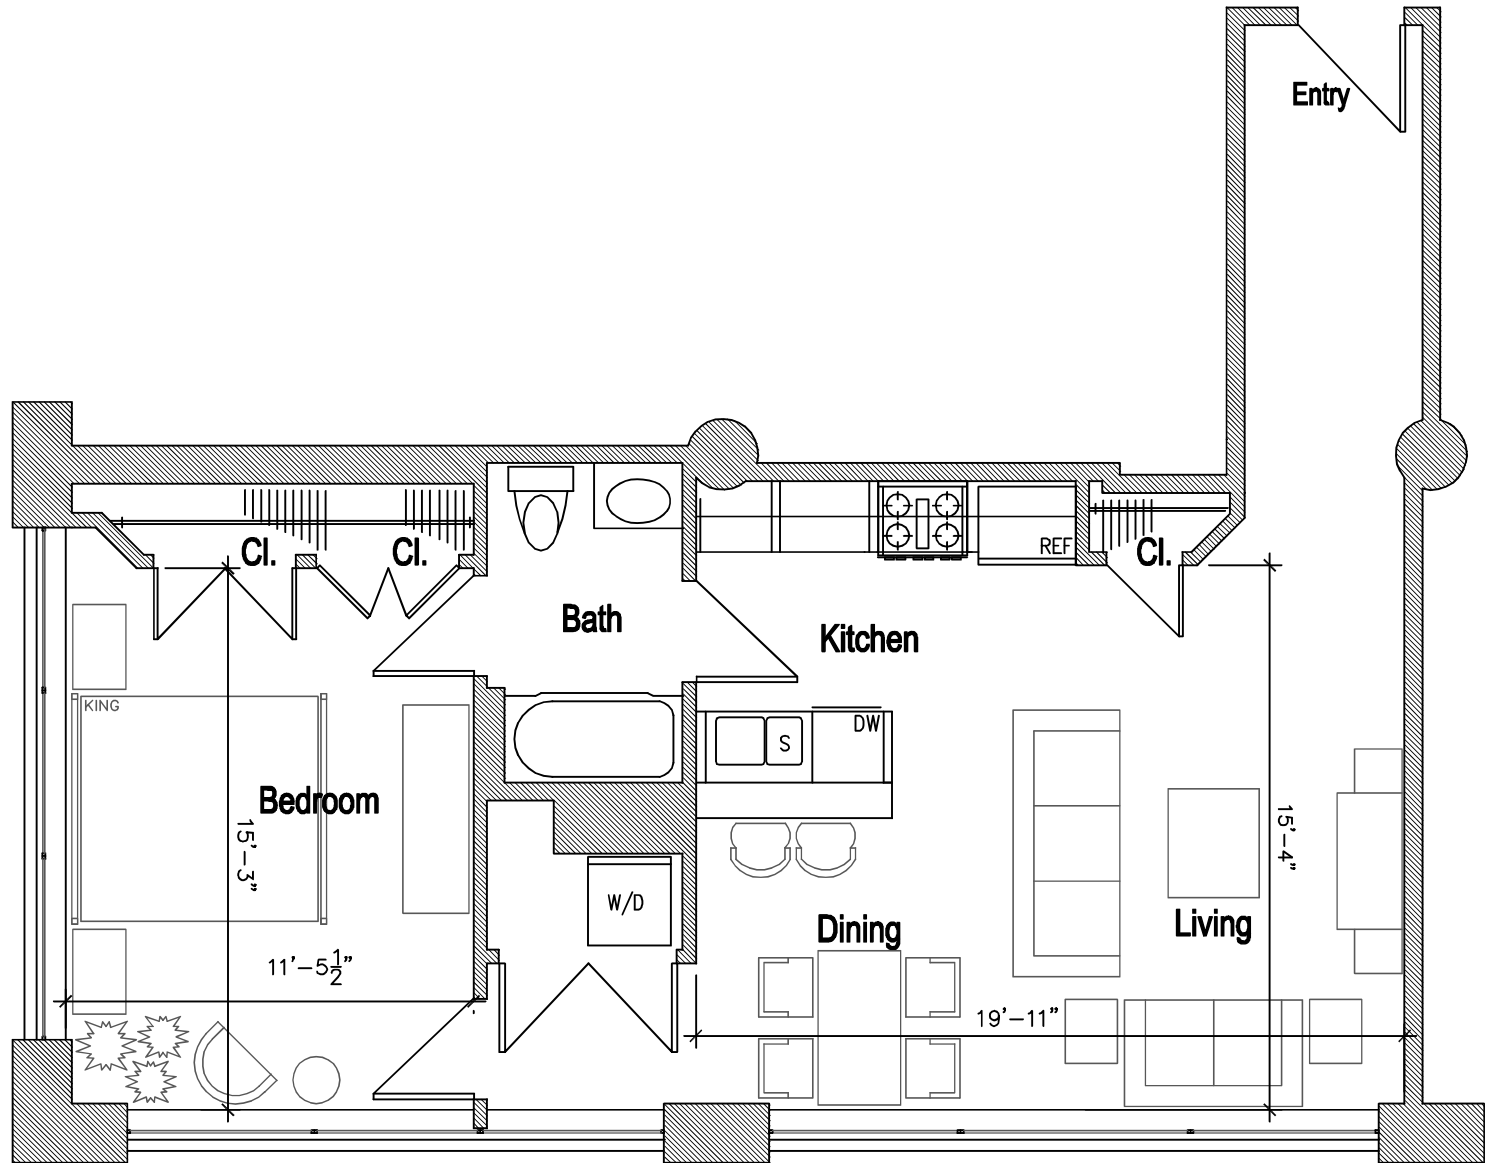

LAFAYETTE LOFTS

170 Lafayette Street, Jersey City

Main Building: Apartment 3F

- Approximately 814 SF
- 1 Bed
- 1 Bath
- Loft Located Above Bath
- In Unit Washer and Dryer

- Apartment Location
- Hallways

<http://www.livelifayettelofts.com/>

All dimensions are approximate and subject to construction variances.
Plans may contain variations from floor to floor