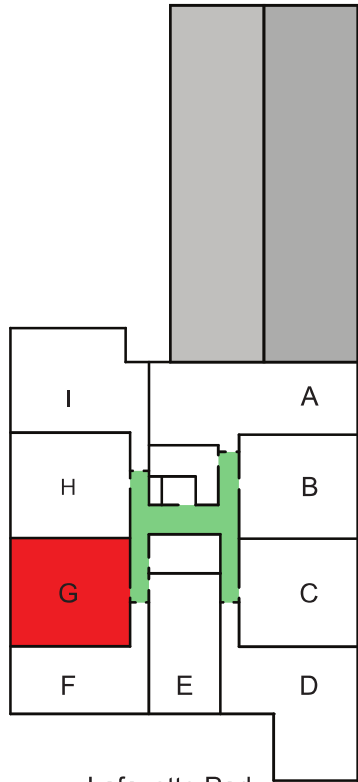

# LAFAYETTE LOFTS

170 Lafayette Street, Jersey City

## Main Building: Apartment 3G

- Approximately 1018 SF
- 1 Bed + Study
- 1 Bath
- Loft Located Above Bath
- In Unit Washer and Dryer

Lafayette Park

- Apartment Location
- Hallways

<http://www.livelaftlofts.com/>

All dimensions are approximate and subject to construction variances.  
Plans may contain variations from floor to floor