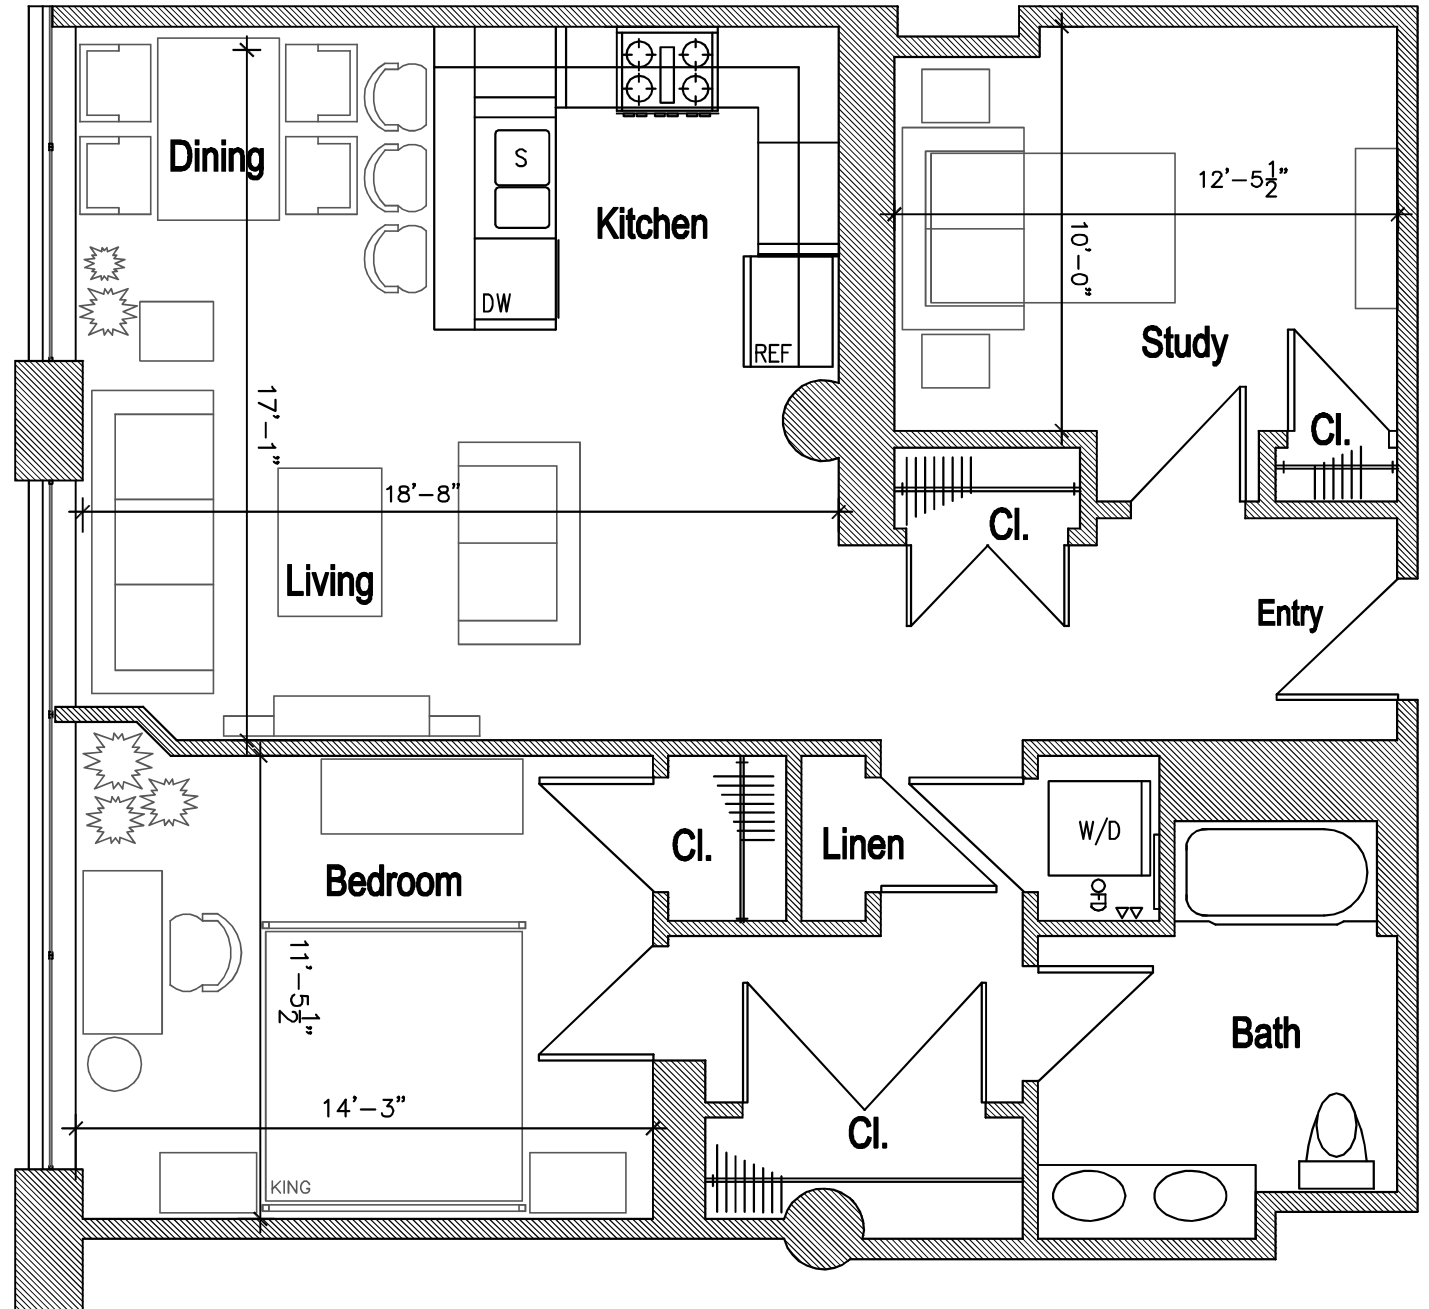

# LAFAYETTE LOFTS

170 Lafayette Street, Jersey City

## Main Building: Apartment 3G

- Approximately 1018 SF
- 1 Bed + Study
- 1 Bath
- Loft Located Above Bath
- In Unit Washer and Dryer

Lafayette Park

- Apartment Location
- Hallways

<http://www.livelaftlofts.com/>

All dimensions are approximate and subject to construction variances.  
Plans may contain variations from floor to floor