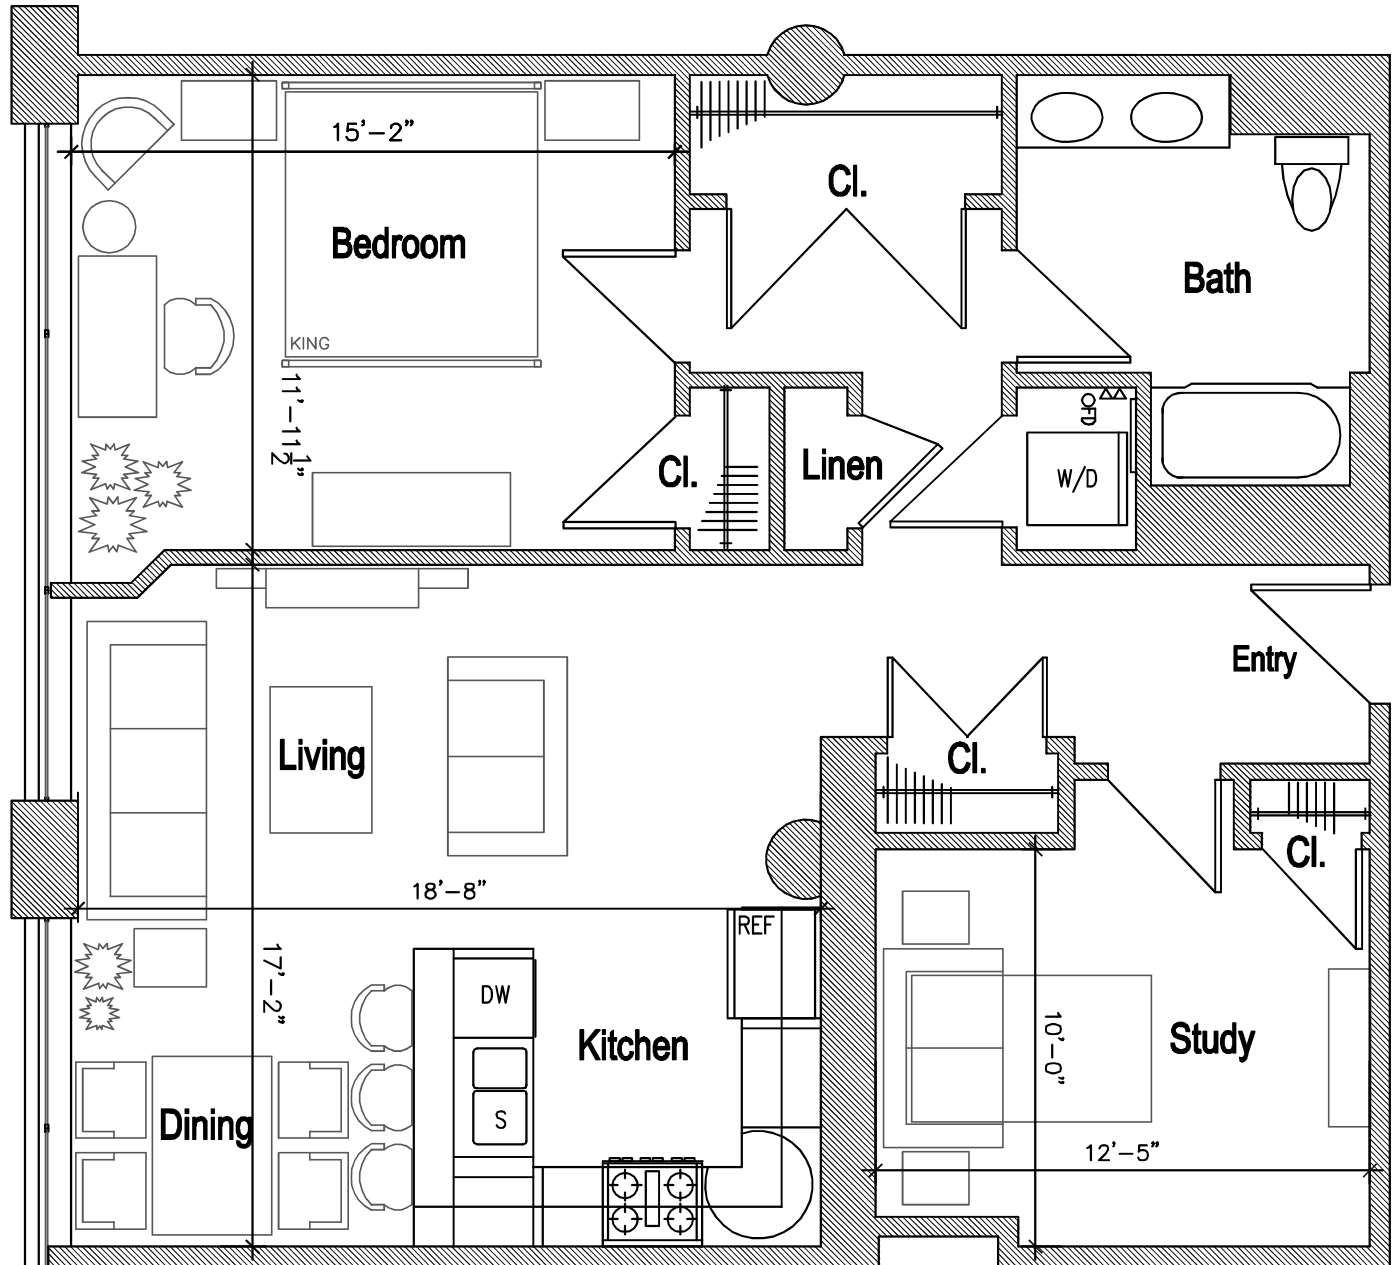

# LAFAYETTE LOFTS

170 Lafayette Street, Jersey City

## Main Building: Apartment 3H

- Approximately 1018 SF
- 1 Bed + Study
- 1 Bath
- Loft Located Above Master Bath
- In Unit Washer and Dryer

- Apartment Location
- Hallways

<http://www.livlafayettelofts.com/>

All dimensions are approximate and subject to construction variances.  
Plans may contain variations from floor to floor