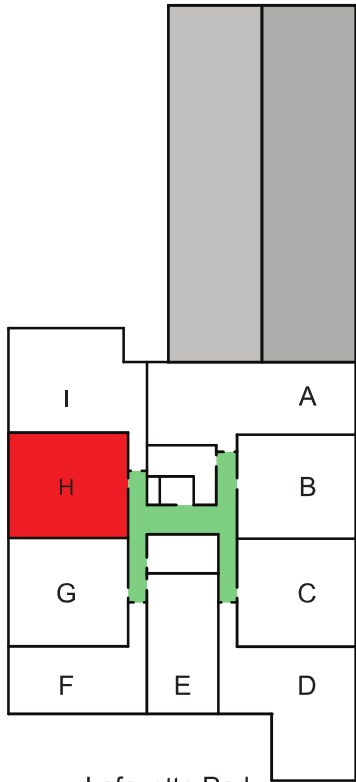

# LAFAYETTE LOFTS

170 Lafayette Street, Jersey City

## Main Building: Apartment 3H

- Approximately 1018 SF
- 1 Bed + Study
- 1 Bath
- Loft Located Above Master Bath
- In Unit Washer and Dryer

- Apartment Location
- Hallways

<http://www.livlafayettelofts.com/>

All dimensions are approximate and subject to construction variances.  
Plans may contain variations from floor to floor