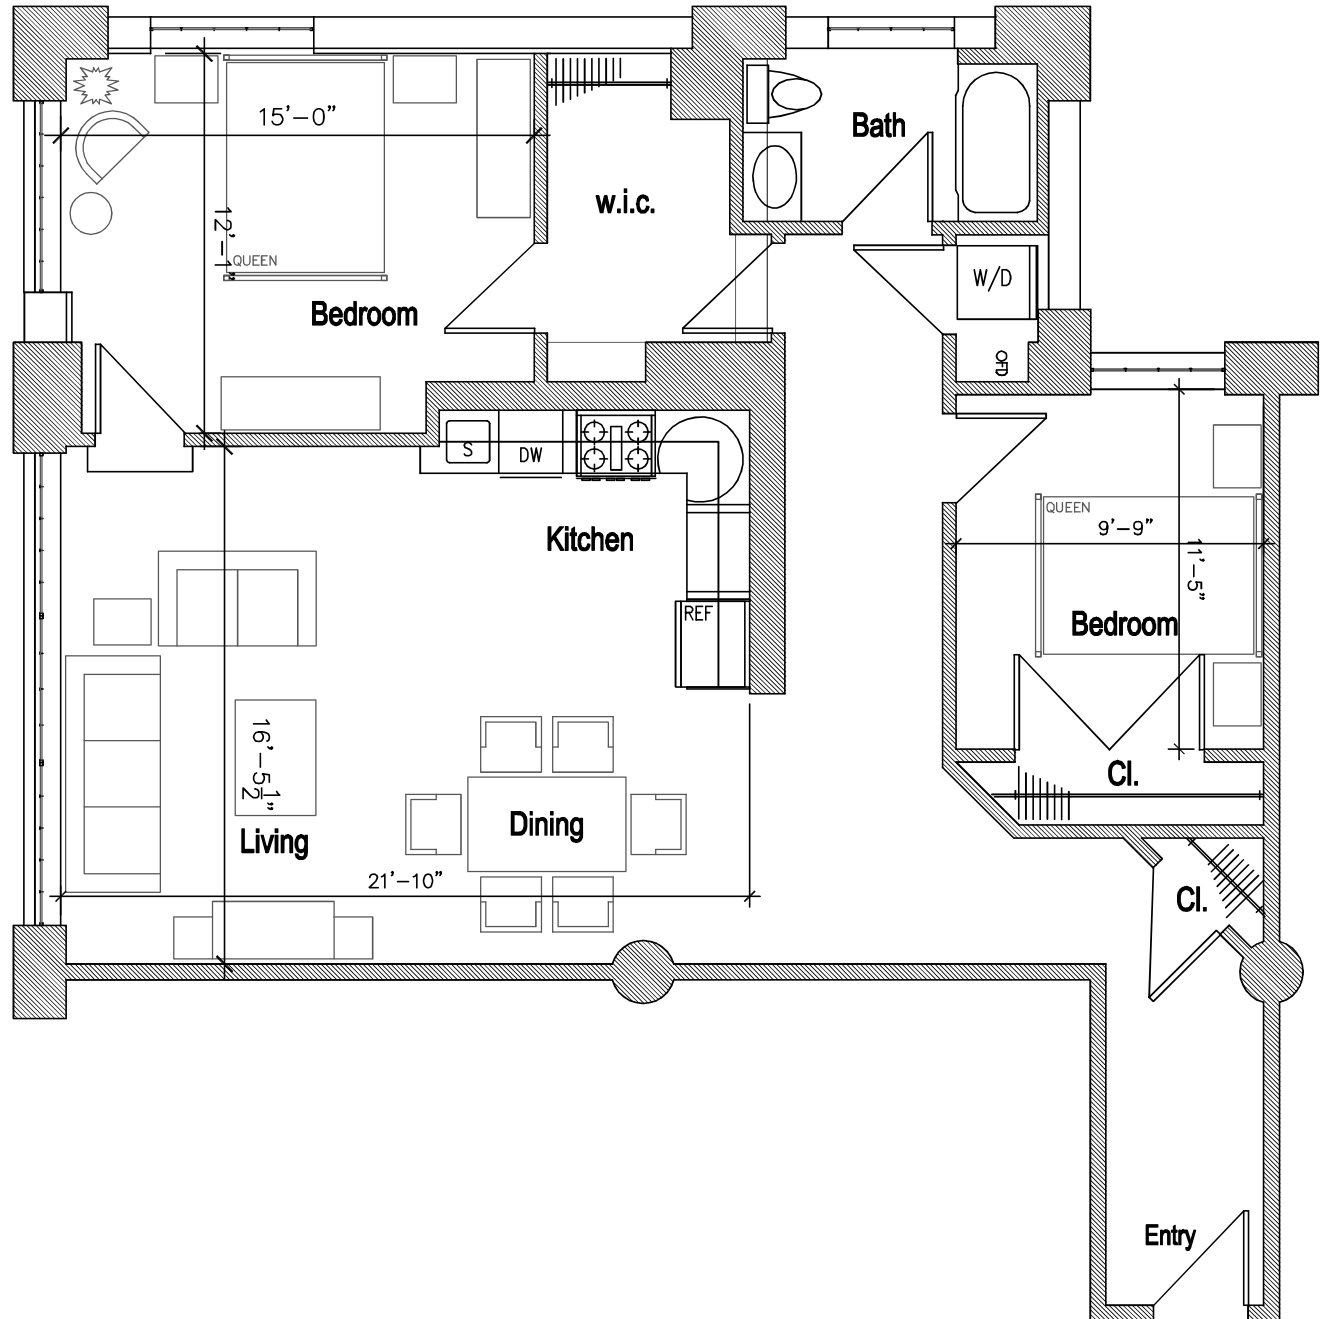

LAFAYETTE LOFTS

170 Lafayette Street, Jersey City

Main Building: Apartment 3I

- Approximately 1159 SF
- 2 Bed
- 1 Bath
- Loft Located Above Walk-in-Closet
- In Unit Washer and Dryer

- Apartment Location
- Hallways

<http://www.livelafayettelofts.com/>

All dimensions are approximate and subject to construction variances.
Plans may contain variations from floor to floor