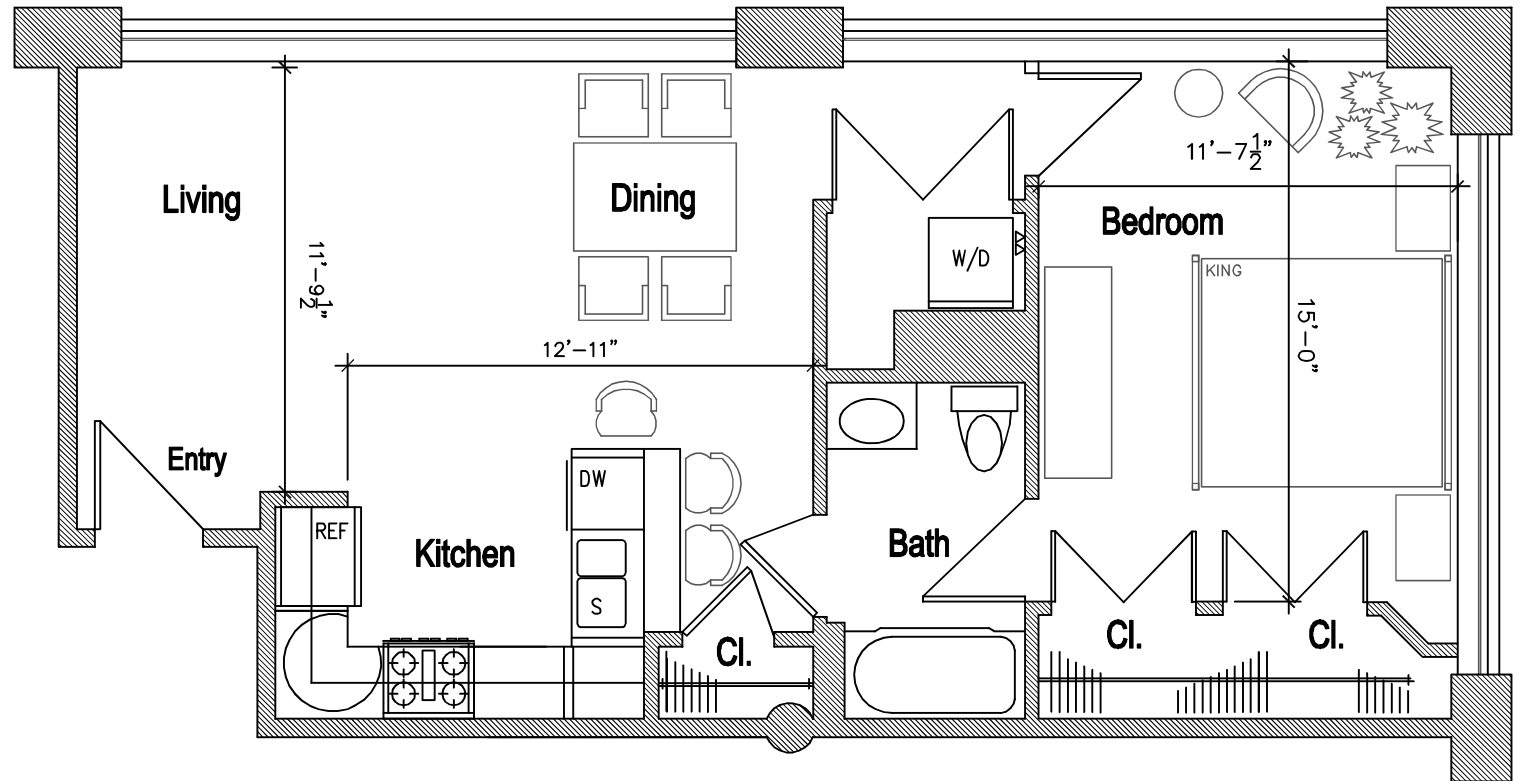

LAFAYETTE LOFTS

170 Lafayette Street, Jersey City

Main Building: Apartment 4A

- Approximately 780 SF
- 1 Bed
- 1 Bath
- Loft Located Above Bath
- In Unit Washer and Dryer

- Apartment Location
- Hallways

<http://www.livelifayettelofts.com/>

All dimensions are approximate and subject to construction variances.
Plans may contain variations from floor to floor