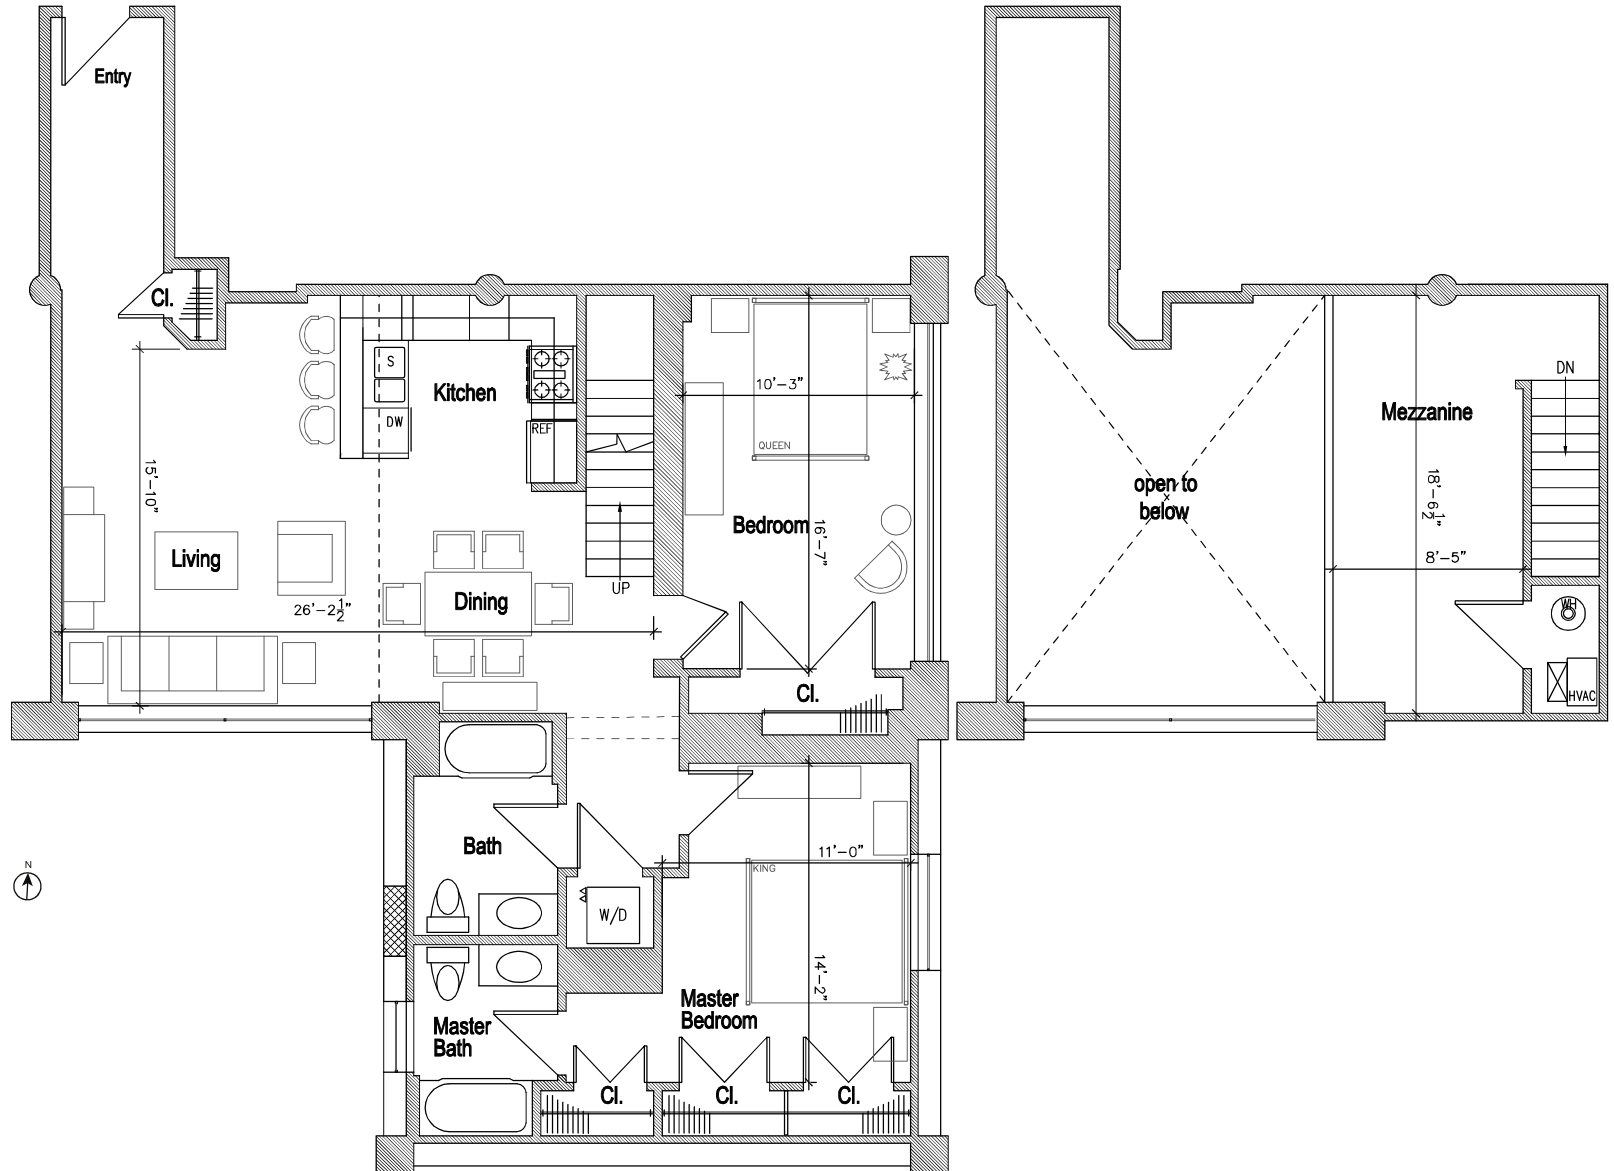

## Main Building: Apartment 4D

- Approximately 1470 SF
- 2 Bed
- 2 Bath
- Mezzanine Loft
- In Unit Washer and Dryer

Main Floor

Mezzanine

- Apartment Location
- Hallways

<http://www.livelafayettelofts.com/>

All dimensions are approximate and subject to construction variances.  
Plans may contain variations from floor to floor