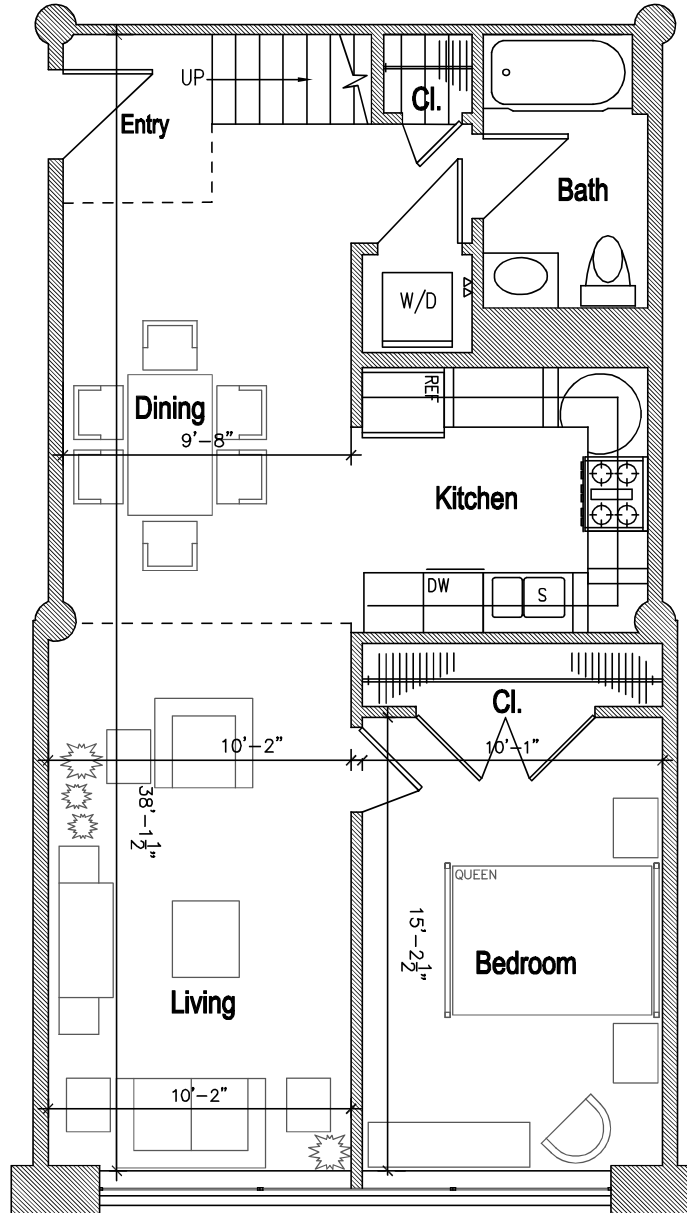

LAFAYETTE LOFTS

170 Lafayette Street, Jersey City

Main Building: Apartment 4E

- Approximately 1170 SF
- 1 Bed
- 1 Bath
- Mezzanine Loft
- In Unit Washer and Dryer

Main Floor

Mezzanine

- Apartment Location
- Hallways

<http://www.livelifayettelofts.com/>

All dimensions are approximate and subject to construction variances.
Plans may contain variations from floor to floor