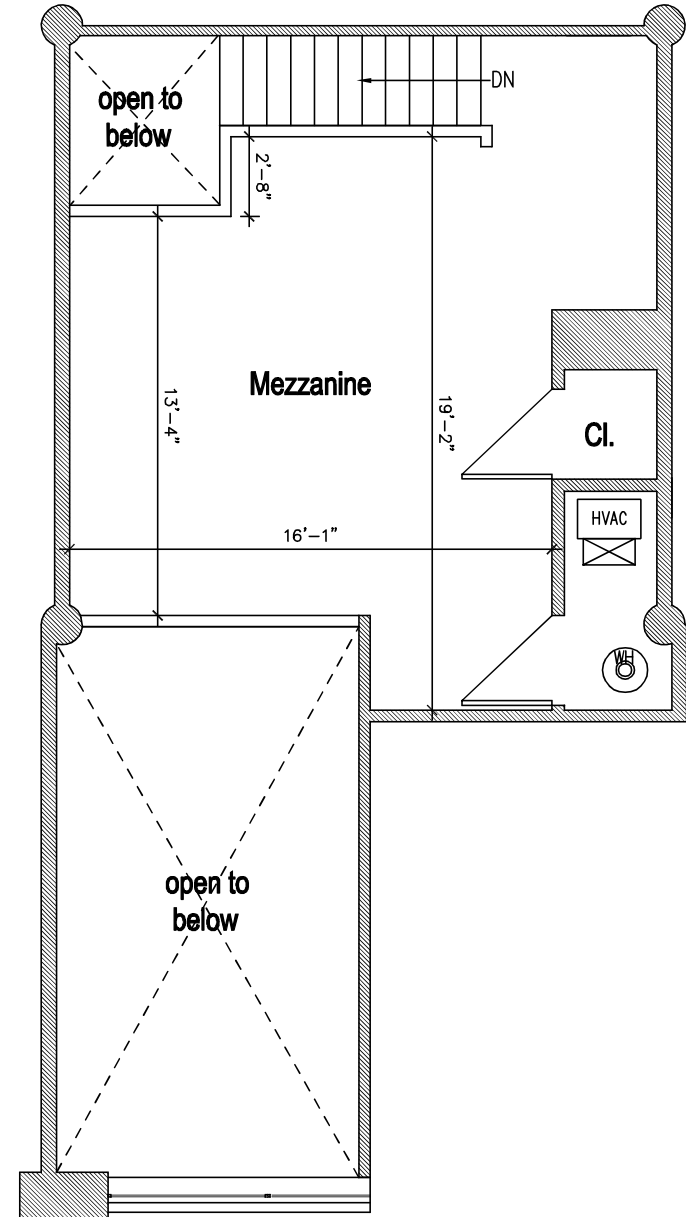

LAFAYETTE LOFTS

170 Lafayette Street, Jersey City

Main Building: Apartment 4E

- Approximately 1170 SF
- 1 Bed
- 1 Bath
- Mezzanine Loft
- In Unit Washer and Dryer

Main Floor

Mezzanine

- Apartment Location
- Hallways

<http://www.livelifayettelofts.com/>

All dimensions are approximate and subject to construction variances.
Plans may contain variations from floor to floor