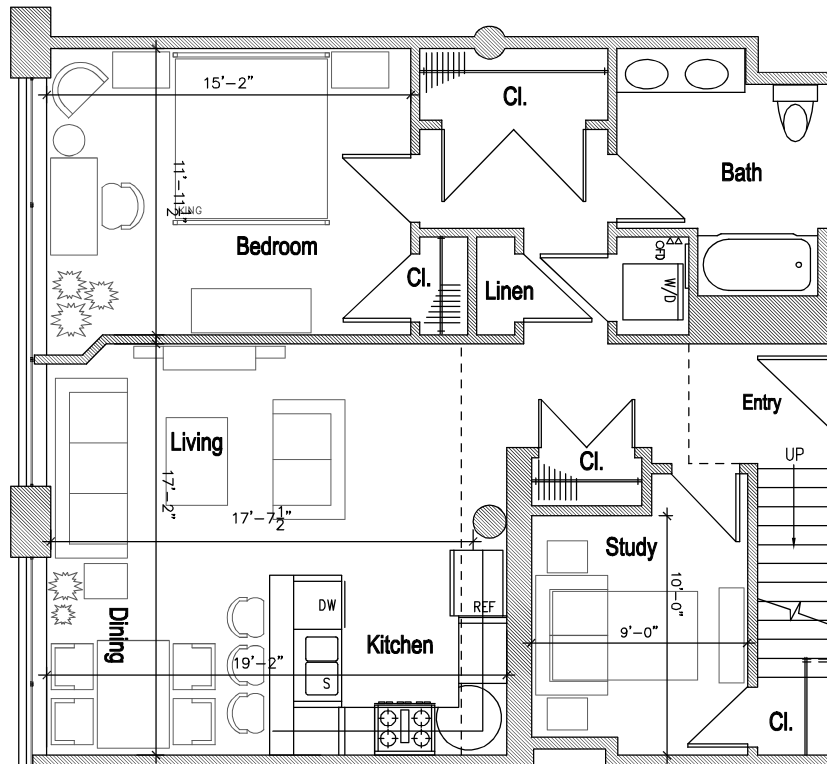

## Main Building: Apartment 4H

- Approximately 1422 SF
- 1 Bed + Study
- 2 Bath
- Mezzanine Loft with Storage Area
- In Unit Washer and Dryer

- Apartment Location
- Hallways

<http://www.livelifayettelofts.com/>

All dimensions are approximate and subject to construction variances. Plans may contain variations from floor to floor

Mezzanine

Main Floor