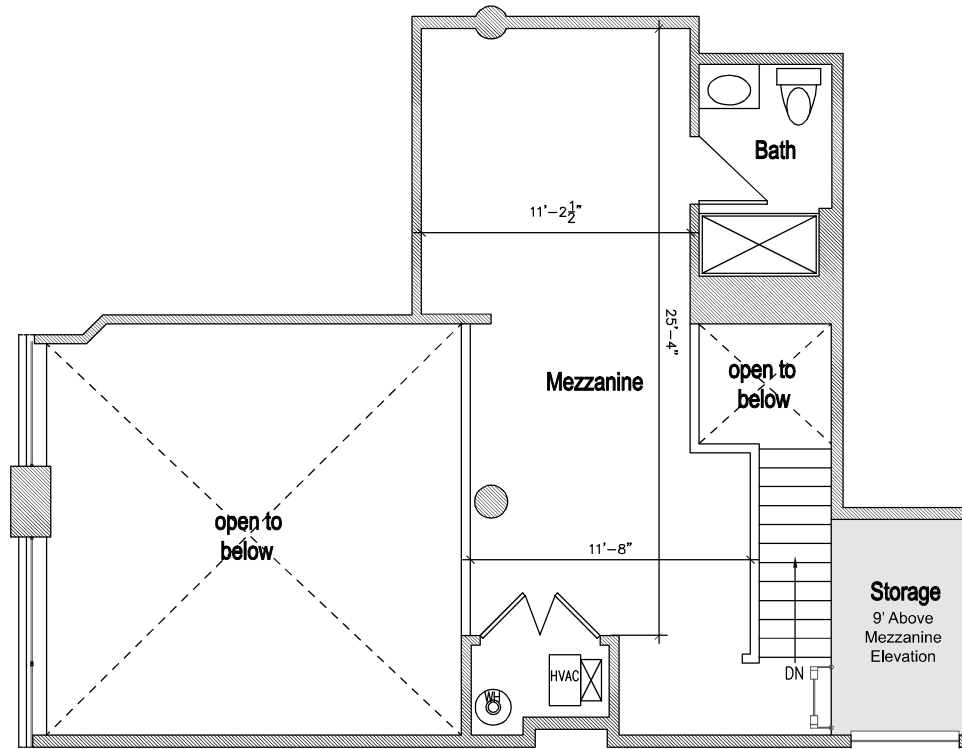

## Main Building: Apartment 4H

- Approximately 1422 SF
- 1 Bed + Study
- 2 Bath
- Mezzanine Loft with Storage Area
- In Unit Washer and Dryer

- Apartment Location
- Hallways

<http://www.livelifayettelofts.com/>

All dimensions are approximate and subject to construction variances. Plans may contain variations from floor to floor

Mezzanine

Main Floor