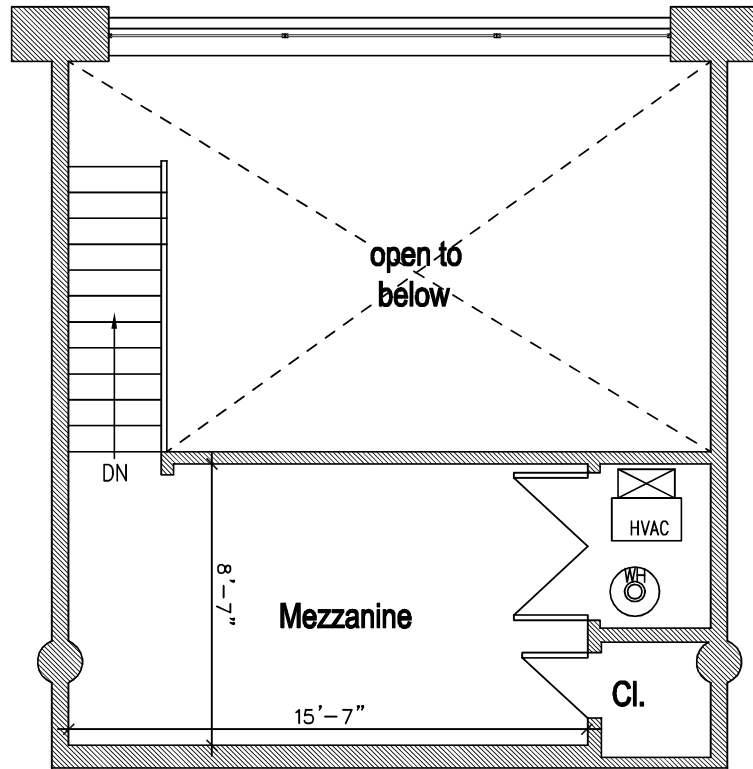

## Main Building: Apartment 4J

- Approximately 646 SF
- Studio
- 1 Bath
- Mezzanine Loft
- In Unit Washer and Dryer

- Apartment Location
- Hallways

<http://www.livelafayettelofts.com/>

All dimensions are approximate and subject to construction variances. Plans may contain variations from floor to floor

Mezzanine

Main Floor