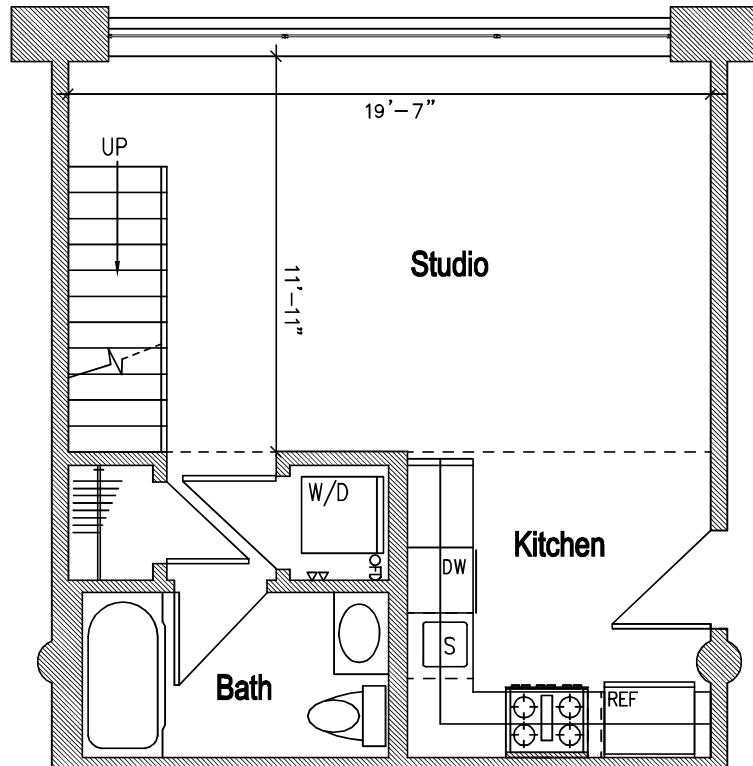

## Main Building: Apartment 4J

- Approximately 646 SF
- Studio
- 1 Bath
- Mezzanine Loft
- In Unit Washer and Dryer

- Apartment Location
- Hallways

<http://www.livelafayettelofts.com/>

All dimensions are approximate and subject to construction variances. Plans may contain variations from floor to floor

Mezzanine

Main Floor