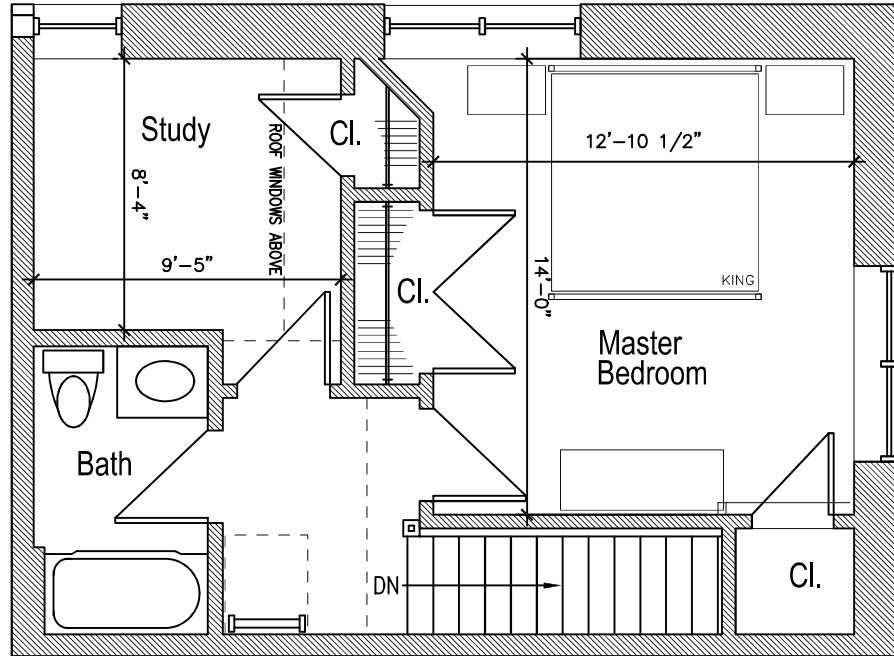

LAFAYETTE LOFTS

170 Lafayette Street, Jersey City

Annex: Apartment T6

-Approximately 530 SF

-1 Bed

-2 Bath

-Loft Located Above Bath

-In Unit Washer and Dryer

Lafayette Park

- Apartment Location
- Lobby
- Gym

<http://www.livelifayettelofts.com/>

All dimensions are approximate and subject to construction variances.
Plans may contain variations from floor to floor

Second Floor

Storage Loft

First Floor