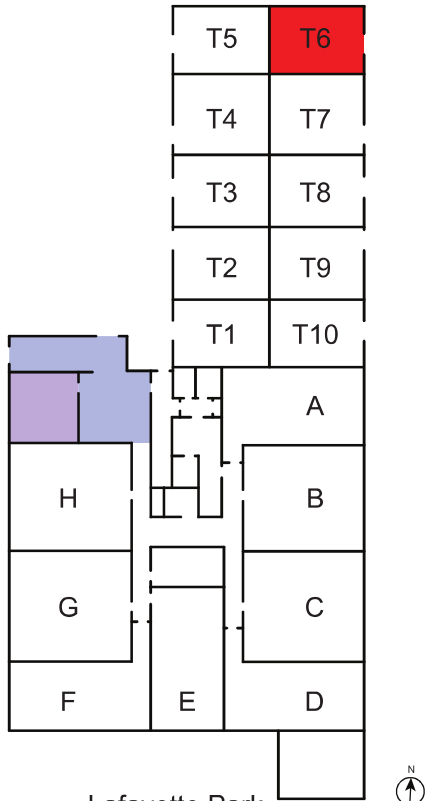

LAFAYETTE LOFTS

170 Lafayette Street, Jersey City

Annex: Apartment T6

-Approximately 530 SF

-1 Bed

-2 Bath

-Loft Located Above Bath

-In Unit Washer and Dryer

Lafayette Park

- Apartment Location
- Lobby
- Gym

<http://www.livelifayettelofts.com/>

All dimensions are approximate and subject to construction variances.
Plans may contain variations from floor to floor

Second Floor

Storage Loft

First Floor